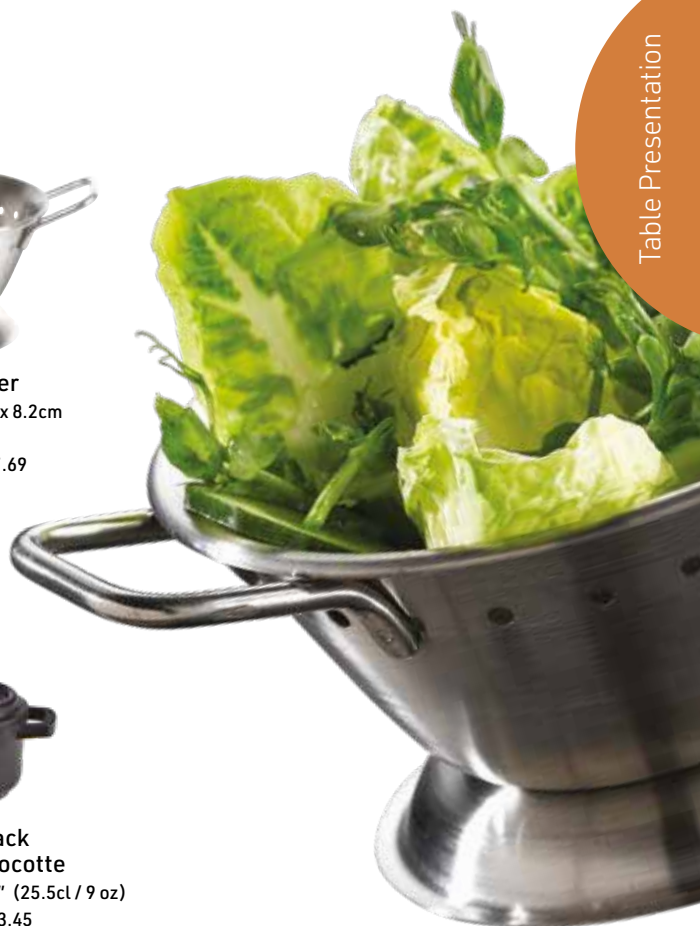

Stainless Steel Mussel Pots
CB0023 Pk:(1) (Base) 19.5 x 13cm (270cl)
7³/₄" x 5" (95oz)
(Lid) 19 x 8.5cm (120cl) / 7¹/₂" x 3¹/₄" (42oz)
Disc Price Each: £20.35
CB0024 Pk:(1) (Base) 17 x 11.5 (170cl)
6³/₄" x 4¹/₂" (60oz)
(Lid) 16.5 x 7cm (75cl) / 6¹/₂" x 2³/₄" (27oz)
Disc Price Each: £16.74

Mini Milk Pan
CB0034 Pk:(6) 5.5 x 5.5cm
2¹/₄" x 2¹/₄"
Disc Price Each: £4.60

Mini Round Black Cast Aluminium Cocotte
CB3004 Pk:(1) 10 x 5cm / 4" x 2" (25.5cl / 9 oz)
Disc Price Each: £13.45