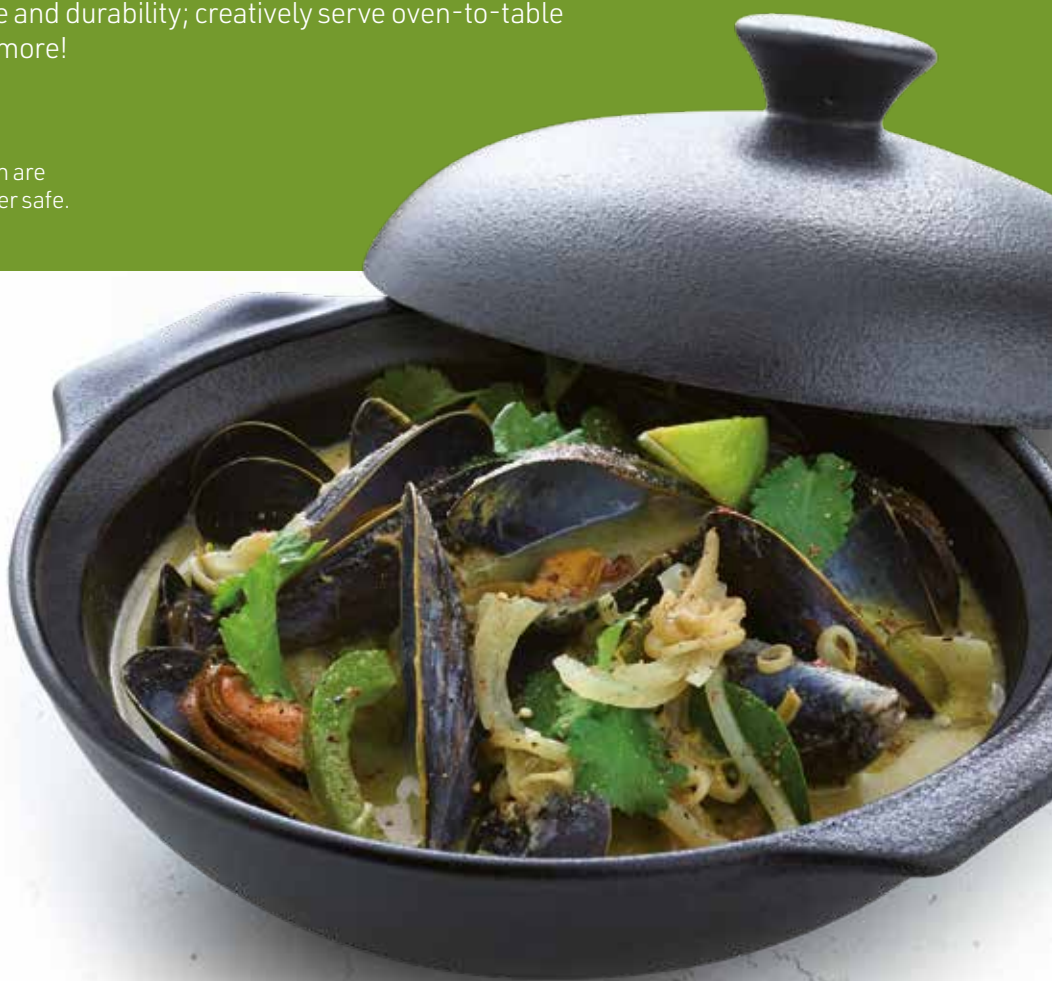

Cast Iron Effect

This unique collection delivers a lightweight and cost-effective Porcelain solution that creates the look of traditional Cast Iron Cookware.

Offering excellent heat resistance and durability; creatively serve oven-to-table classics, pub style comforts and more!

All items in the Cast Iron Effect collection are microwave, oven, freezer and dishwasher safe.