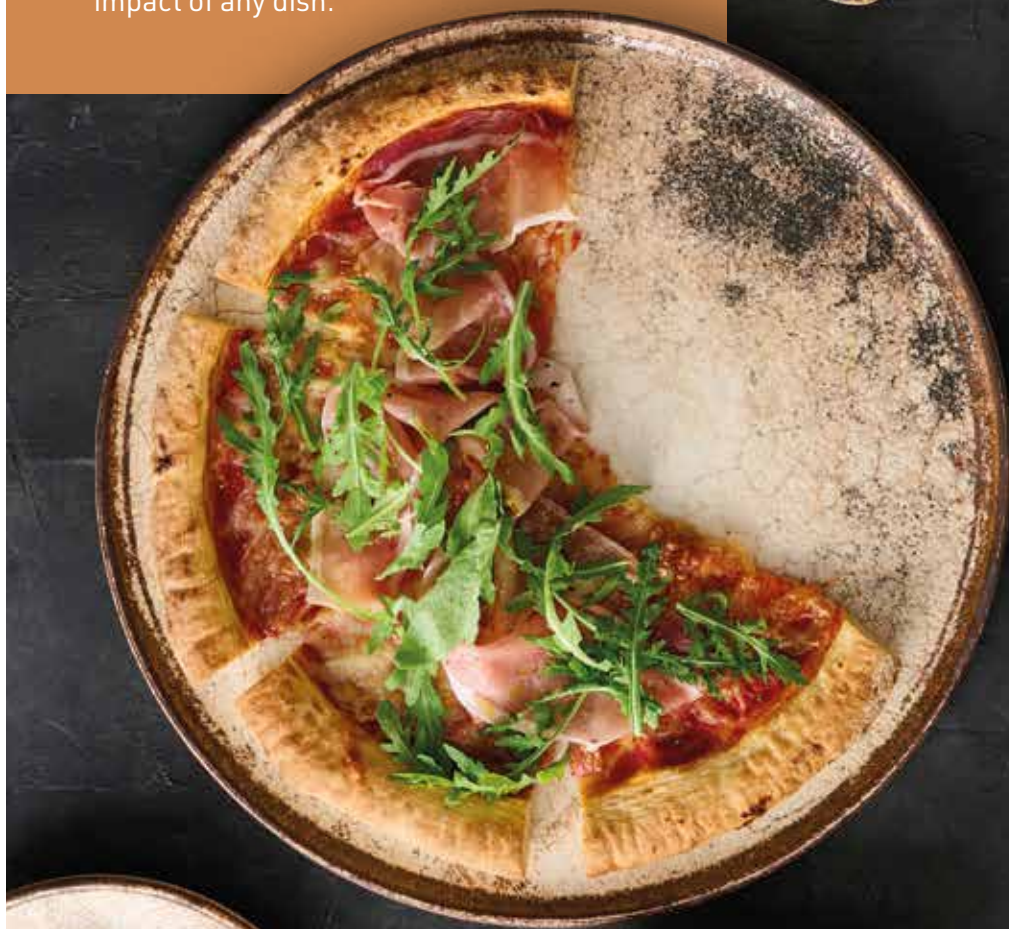

Forno Pasta Plates

21131128 Pk: (6) 28cm / 11"
Disc Price Each: £10.76

21131125 Pk: (12) 25cm / 10"
Disc Price Each: £9.46

Forno

Forno brings an authentic artisanal feel to food presentation, elevating the visual impact of any dish.