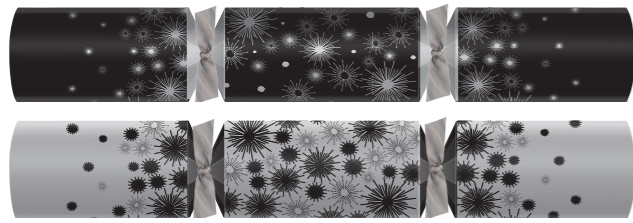

Plastic Free
Content

12" PREMIUM CRACKERS

Midnight Silver Sparkle
Code: C502-MDS-N
Case: 50 x 12" Content: N