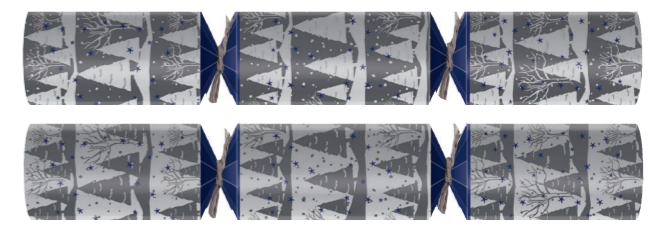

Snowfall
Code: C501-SFA-C
Case: 50 x 11" Content: C
Code: C1001SFA-C
Case: 100 x 11" Content: C

CONTENT C - Plastic Free
Contains 1 game card plus hat and motto