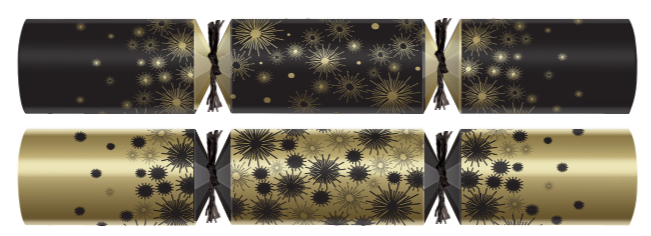

Midnight Sparkle
Code: C501-MHS-C
Case: 50 x 11" Content: C
Code: C1001MHS-C
Case: 100 x 11" Content: C