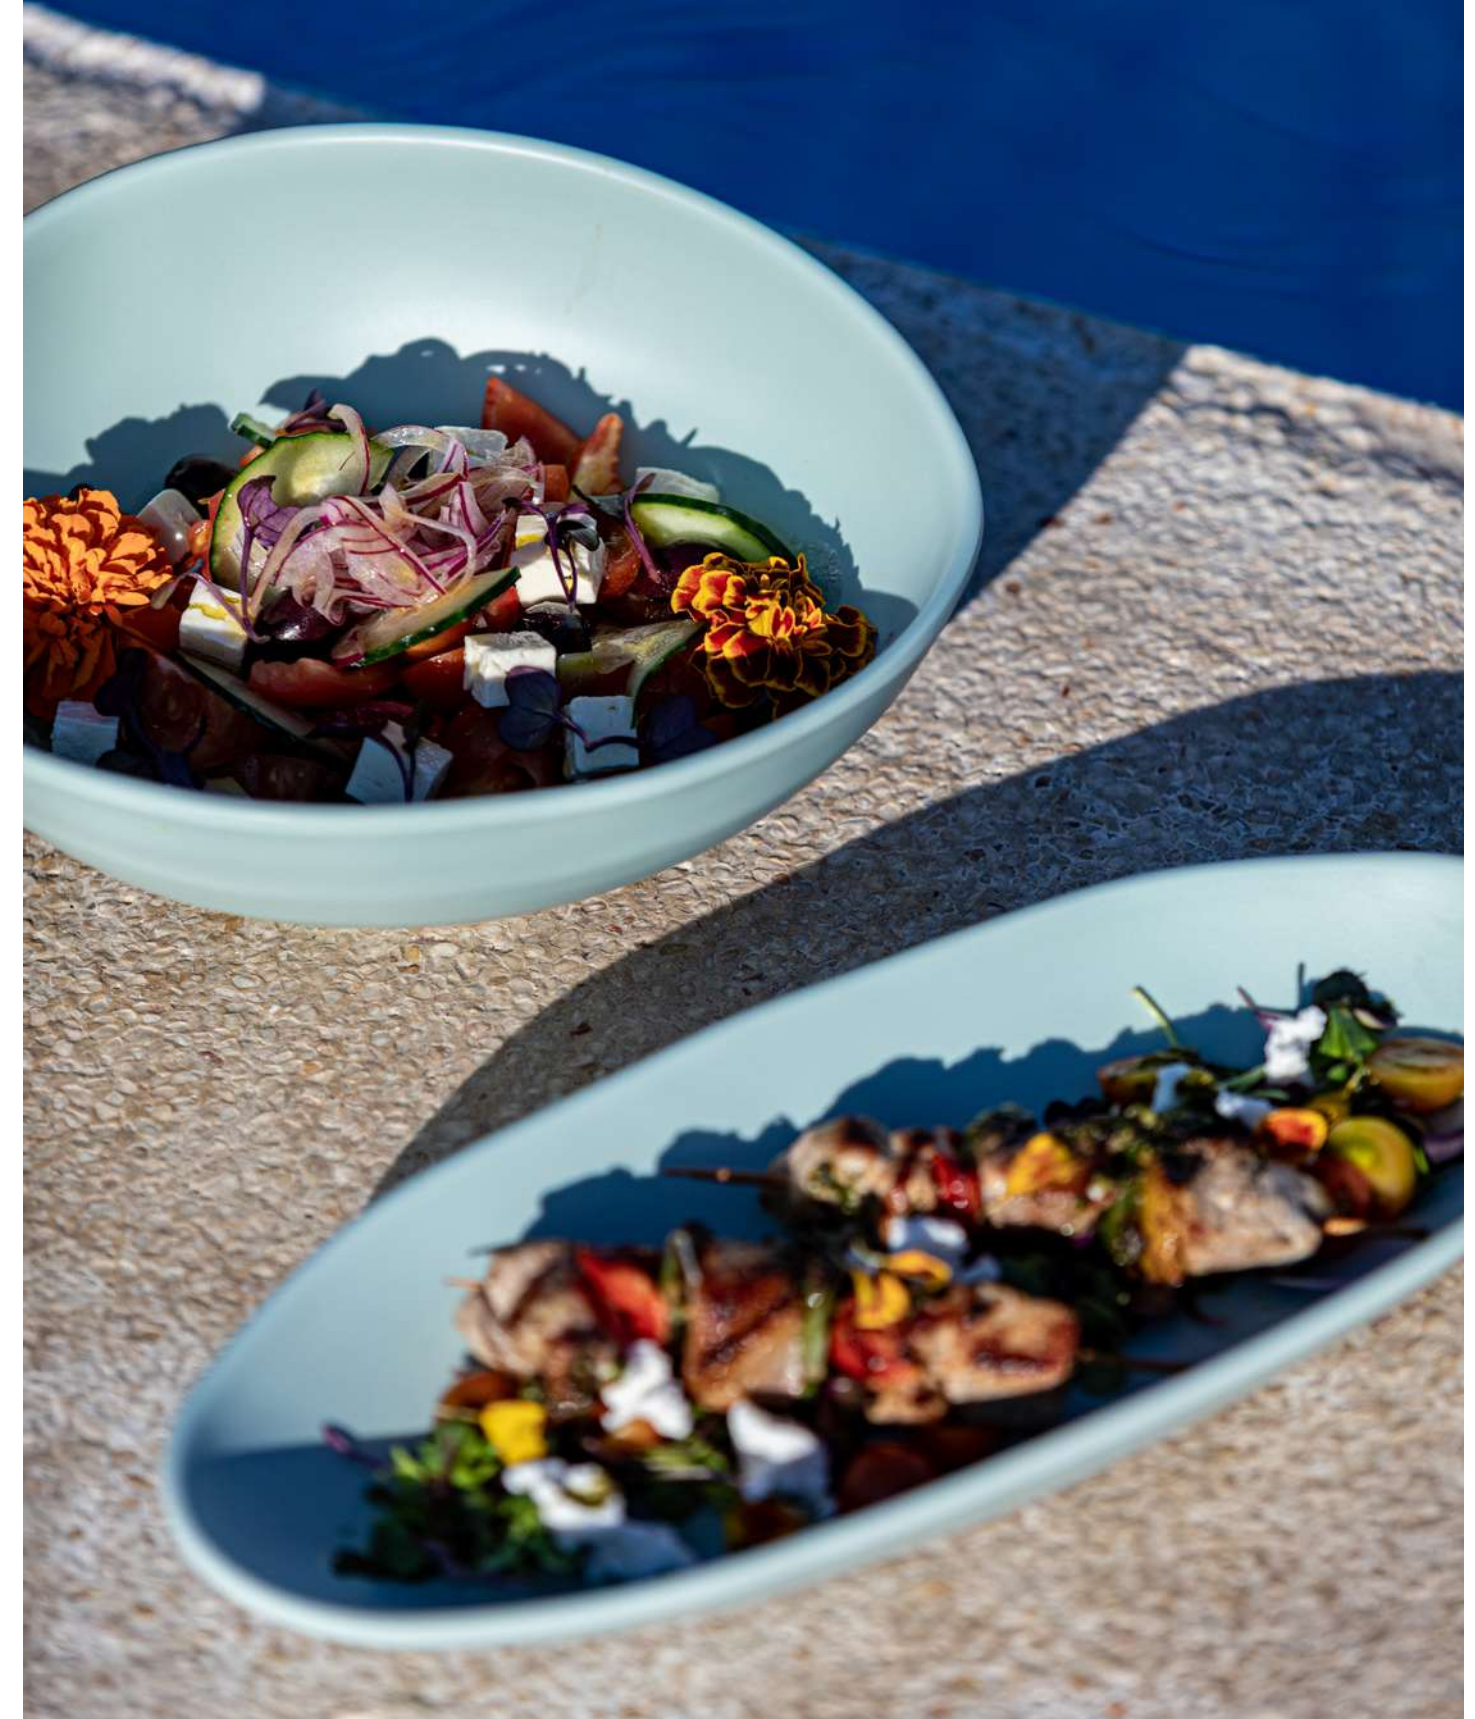

MAIN MENU

BUFFETWARE/
COUNTER DISPLAY

FOOD TO GO /
CATERING

TABLEWARE

1 Drinkware, Plates & Dishes

2 Ramekins

3 Childrens

4 Healthcare

DISPLAY
PROPS

- MELAMINE
- GASTRONORM
- CAN BE STACKED
- EXTRA LARGE
- NEW PRODUCT
- REPLACE DISPOSABLES
- SILICONE FEET
- EASILY RECYCLED

Dalebrook

www.dalebrook.com sales@dalebrook.com

+44 (0) 1376 510 101

PIGMENT

Noir Pigment Square Curved
Melamine Plate
TB4702 188 x 188 x 44mm

Noir Pigment Square Curved
Melamine Plate
TB4701 225 x 225 x 51mm

PIGMENT

Dalebrook's stunning matt effect Pigment Collection of melamine dinnerware has the appearance and texture of handmade ceramics.