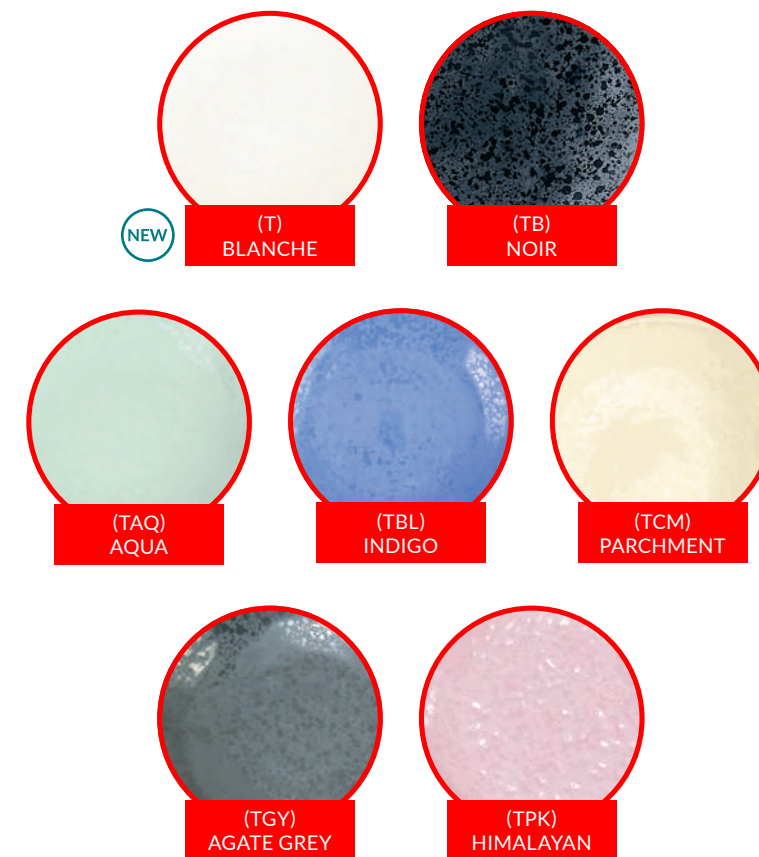

BUFFETWARE/
COUNTER DISPLAY

FOOD TO GO /
CATERING

TABLEWARE

1 Drinkware, Plates & Dishes

2 Ramekins

3 Childrens

4 Healthcare

DISPLAY
PROPS

- MELAMINE
- GASTRONORM
- CAN BE STACKED
- EXTRA LARGE
- NEW PRODUCT
- REPLACE DISPOSABLES
- SILICONE FEET
- EASILY RECYCLED

Dalebrook

www.dalebrook.com sales@dalebrook.com

+44 (0) 1376 510 101

MINERAL

The look of handmade ceramic stoneware with all the benefits of melamine. The Mineral Dinnerware Collection has a matt texture with attractive light-catching glossy particles.

MINERAL

1.3L
Mineral Crackle Glaze Bowl
240 dia. x 50mm
T4708 Blanche
TB4708 Noir
TAQ4708 Aqua
TBL4708 Indigo
TCM4708 Parchment
TGY4708 Agate Grey
TPK4708 Himalayan

Mineral Crackle Glaze Plate
205 dia. x 43mm
T4709 Blanche
TB4709 Noir
TAQ4709 Aqua
TBL4709 Indigo
TCM4709 Parchment
TGY4709 Agate Grey
TPK4709 Himalayan

Mineral Crackle Glaze Plate
300 dia. x 52mm
T4710 Blanche
TB4710 Noir
TAQ4710 Aqua
TBL4710 Indigo
TCM4710 Parchment
TGY4710 Agate Grey
TPK4710 Himalayan

Mineral Crackle Glaze Plate
203mm x 30mm
T4712 Blanche
TB4712 Noir
TAQ4712 Aqua
TBL4712 Indigo
TCM4712 Parchment
TGY4712 Agate Grey

Mineral Crackle Glaze Plate
254mm x 30mm
T4713 Blanche
TB4713 Noir
TAQ4713 Aqua
TBL4713 Indigo
TCM4713 Parchment
TGY4713 Agate Grey

65ml
Mineral Crackle Glaze Ramekin
86mm x 30mm
T4714 Blanche
TB4714 Noir
TAQ4714 Aqua
TBL4714 Indigo
TCM4714 Parchment
TGY4714 Agate Grey

450ml
Mineral Crackle Glaze Bowl
160mm x 43mm
T4715 Blanche
TB4715 Noir
TAQ4715 Aqua
TBL4715 Indigo
TCM4715 Parchment
TGY4715 Agate Grey

Mineral Crackle Glaze Oval Plate
229mm x 305mm x 30mm
T4716 Blanche
TB4716 Noir
TAQ4716 Aqua
TBL4716 Indigo
TCM4716 Parchment
TGY4716 Agate Grey