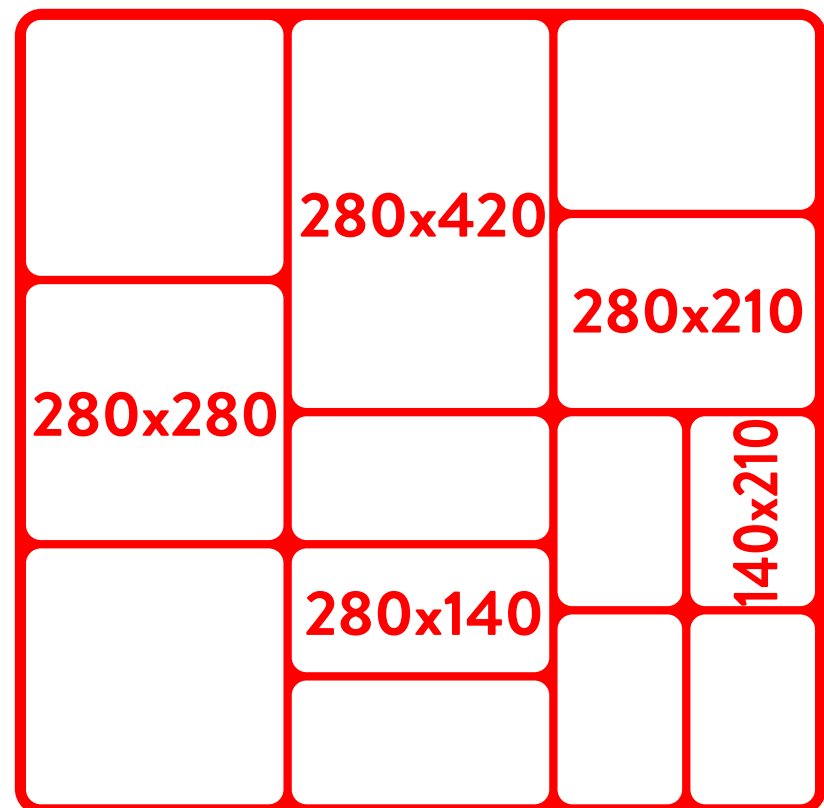

840 SYSTEM

Fits within a common 840mm deep counter space. Items in this footprint can be used both horizontally or vertically for multiple combinations.

- **LARGE** - 280 × 420 mm
- **SQUARE** - 280 × 280 mm
- **MEDIUM** - 280 × 210 mm
- **SMALL** - 280 × 140 mm
- **X SMALL** - 140 × 210 mm