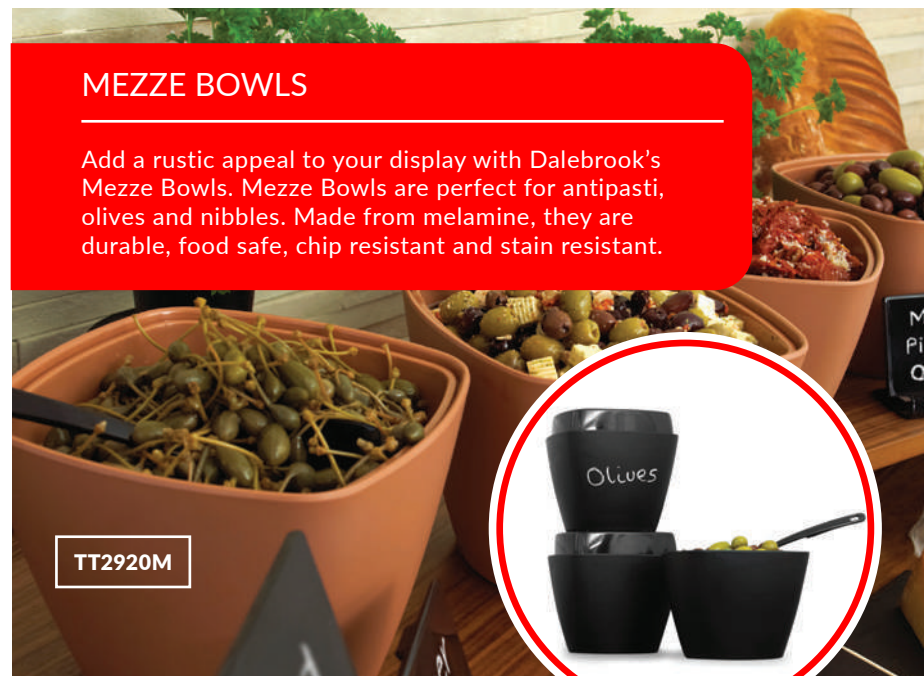

COUNTER DISPLAY & BUFFETWARE

- 1 Display Stands
- 2 Trays & Platters
- 3 Dishes
- 4 Bowls
- 5 Utensils

FOOD TO GO / CATERING

TABLEWARE

DISPLAY PROPS

- **MF** MELAMINE
- **GN** GASTRONORM
- **CS** CAN BE STACKED
- **XL** EXTRA LARGE
- **NEW** NEW PRODUCT
- **RE USE** REPLACE DISPOSABLES
- **SF** SILICONE FEET
- **RECYCLE** EASILY RECYCLED

Dalebrook®

www.dalebrook.com sales@dalebrook.com

+44 (0) 1376 510 101

MEZZE BOWLS

Add a rustic appeal to your display with Dalebrook's Mezze Bowls. Mezze Bowls are perfect for antipasti, olives and nibbles. Made from melamine, they are durable, food safe, chip resistant and stain resistant.

TT2920M