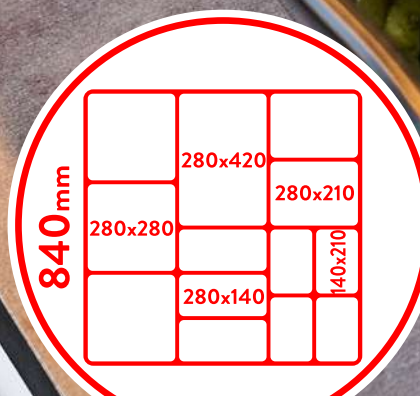

AALTO

Designed to work within an 840mm footprint, create multiple combinations across the five dishes. Trays act as reduced capacity inserts for the respective dishes. Wavy finish runs throughout walls of dishes and trays.

Aalto

THE 840 SYSTEM

840 SYSTEM FOOTPRINT