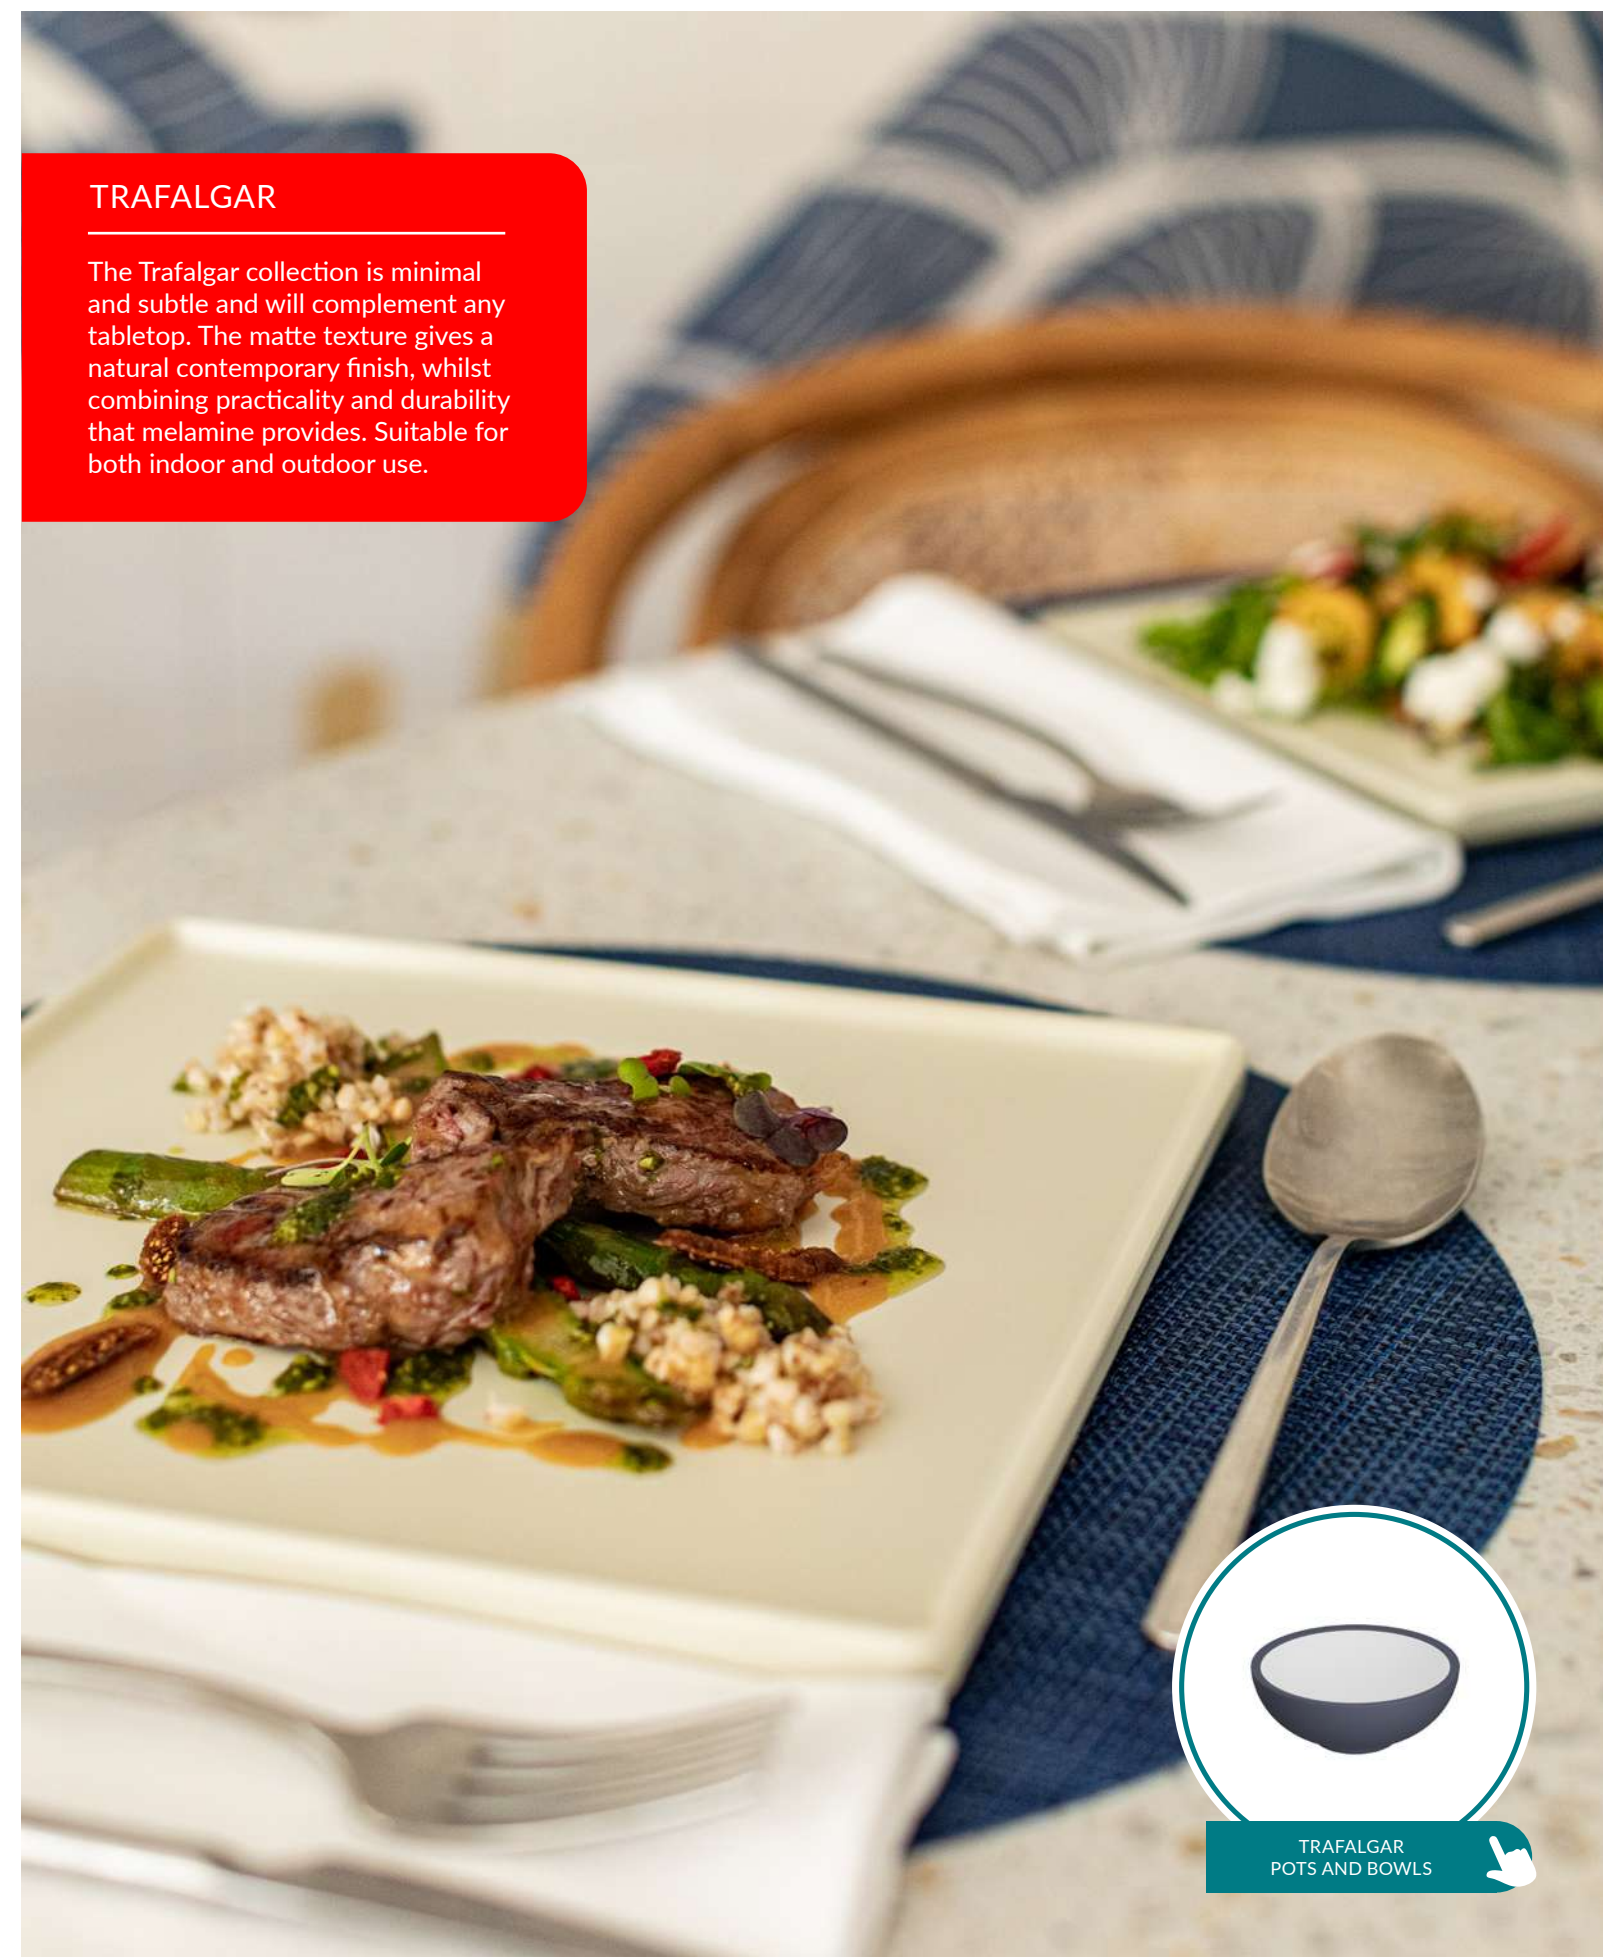

TRAFALGAR

The Trafalgar collection is minimal and subtle and will complement any tabletop. The matte texture gives a natural contemporary finish, whilst combining practicality and durability that melamine provides. Suitable for both indoor and outdoor use.