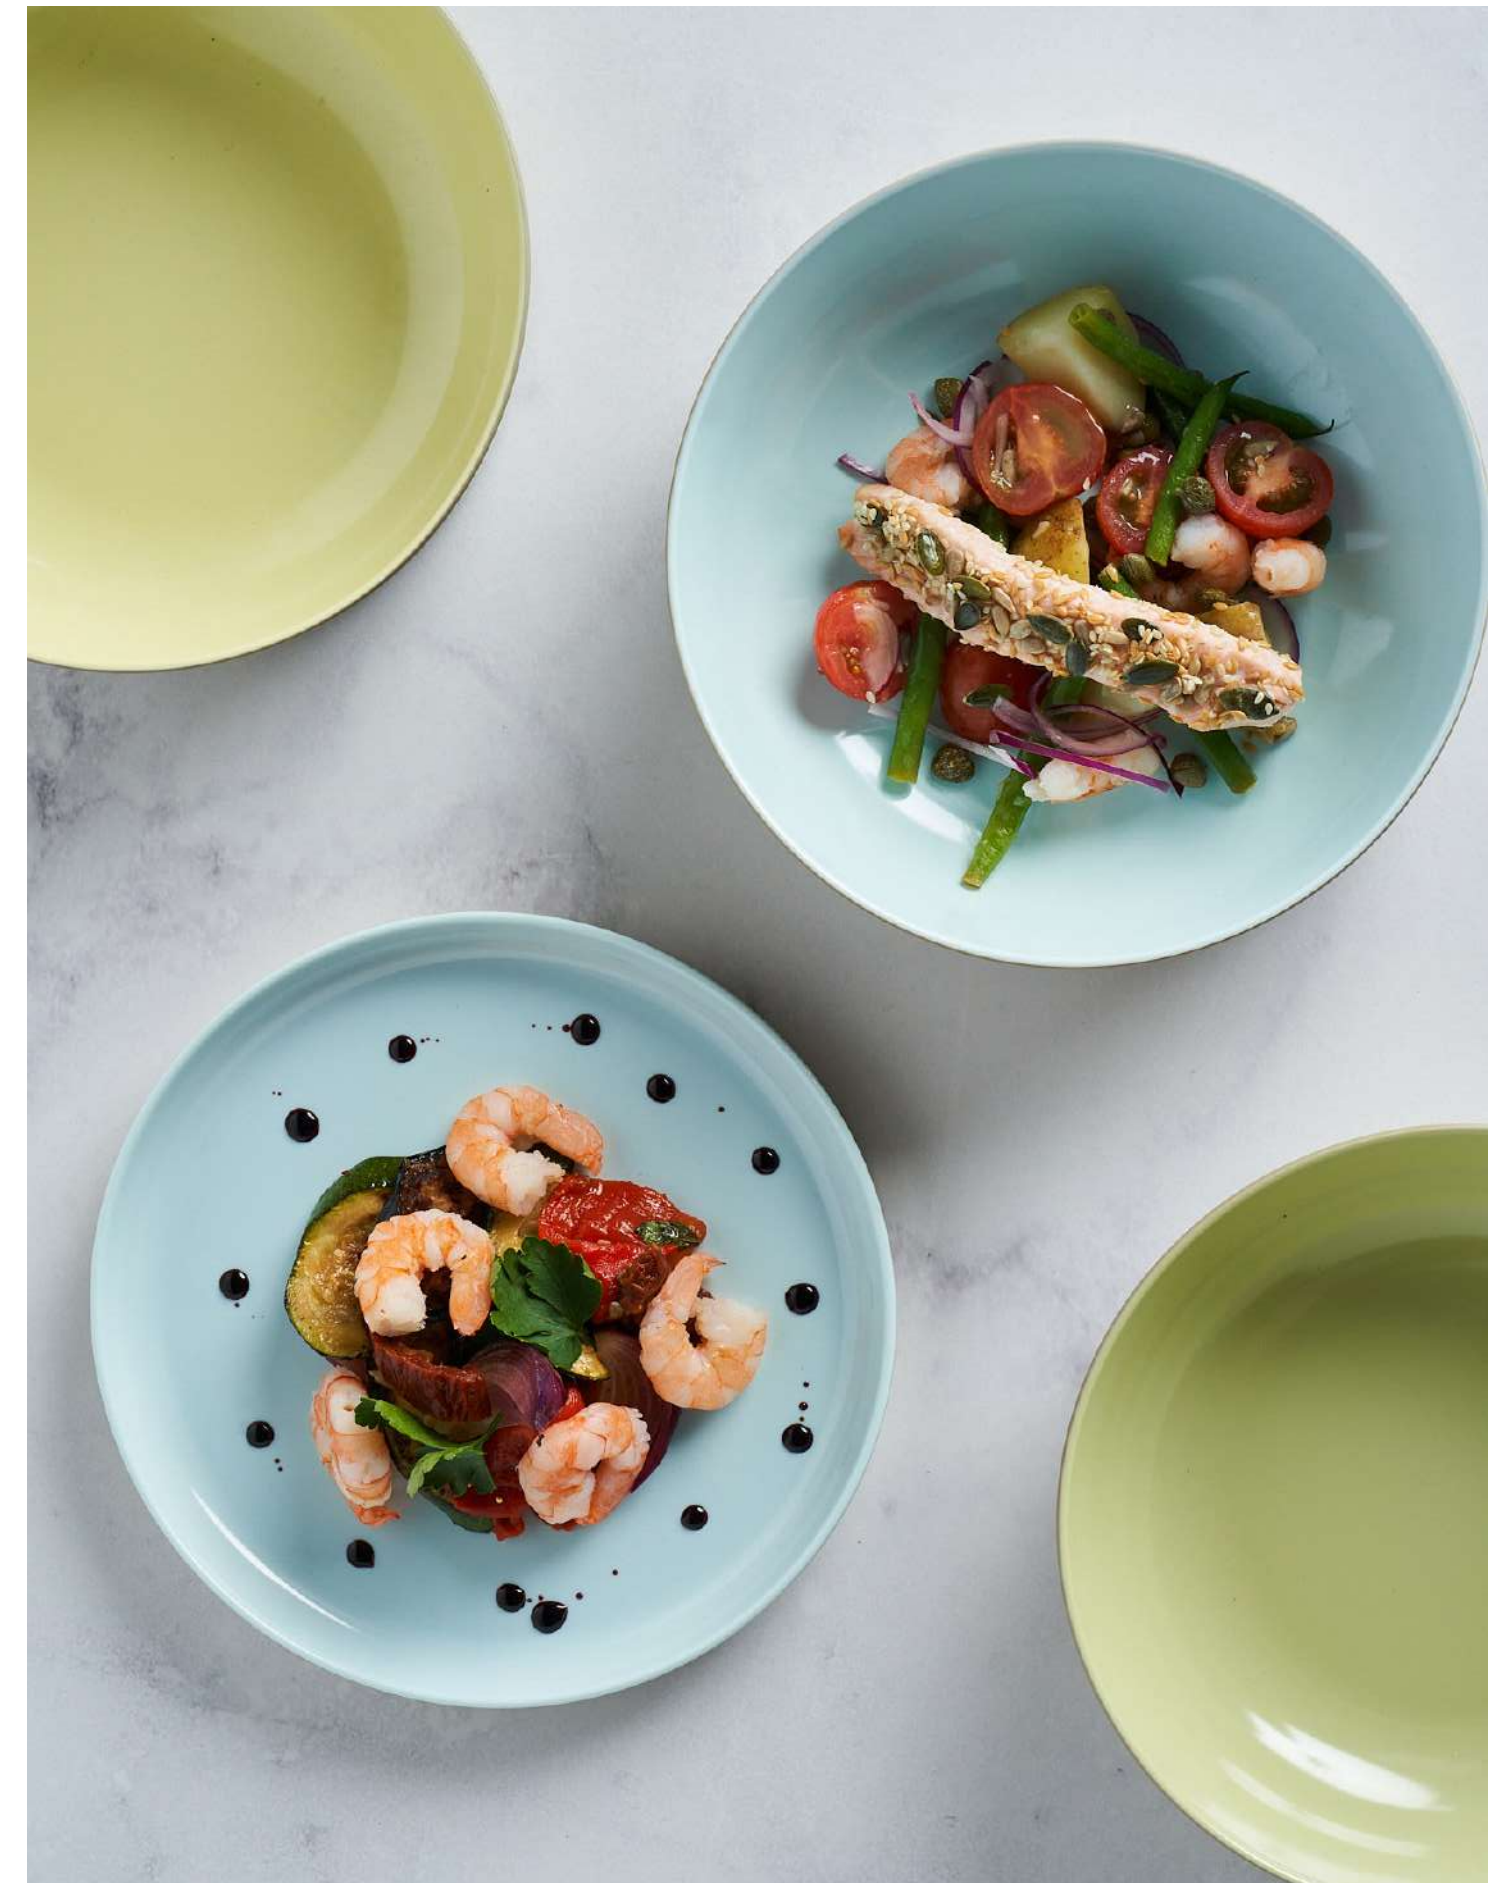

MAYFAIR

Simple and clean, Mayfair is a minimalistic Bento box. Available in three sizes, room service and poolside dining is covered. Much like our best selling Oasis range, the plate doubles as a lid for transporting food to the diners. Now available in the two tone black and white.