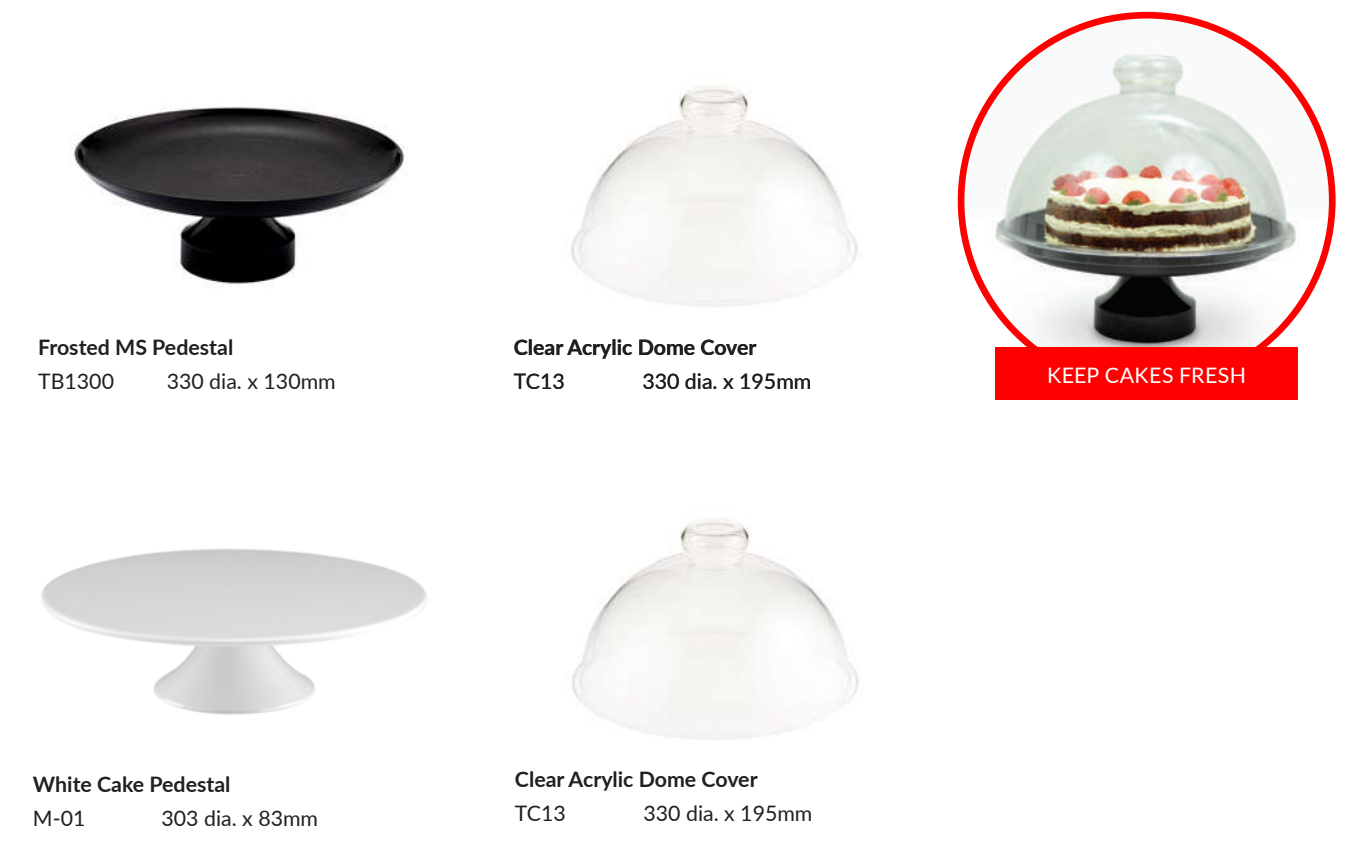

White Cake Pedestal
M-01 303 dia. x 83mm

Clear Acrylic Dome Cover
TC13 330 dia. x 195mm

CAKE DISPLAY PEDESTAL

Frosted MS Pedestal
TB1300 330 dia. x 130mm

Clear Acrylic Dome Cover
TC13 330 dia. x 195mm