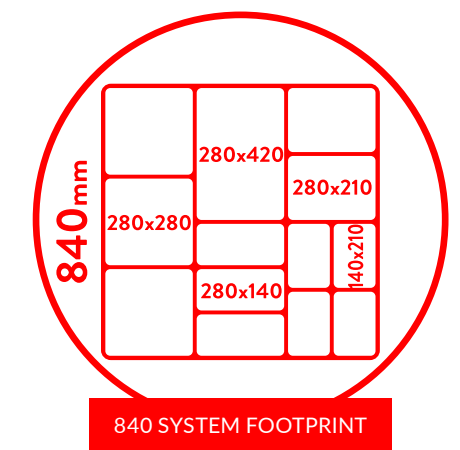

Mino Black Dish TB8411 420 x 280 x 30mm	Mino Black Dish TB8412 210 x 280 x 30mm	Mino Black Dish TB8413 280 x 140 x 30mm	Mino Black Dish TB8423 280 x 280 x 30mm
Mino Black Deep Dish TB8311 420 x 280 x 60mm	Mino Black Deep Dish TB8312 210 x 280 x 60mm	Mino Black Deep Dish TB8313 280 x 140 x 60mm	Mino Black Deep Dish TB8323 280 x 280 x 60mm