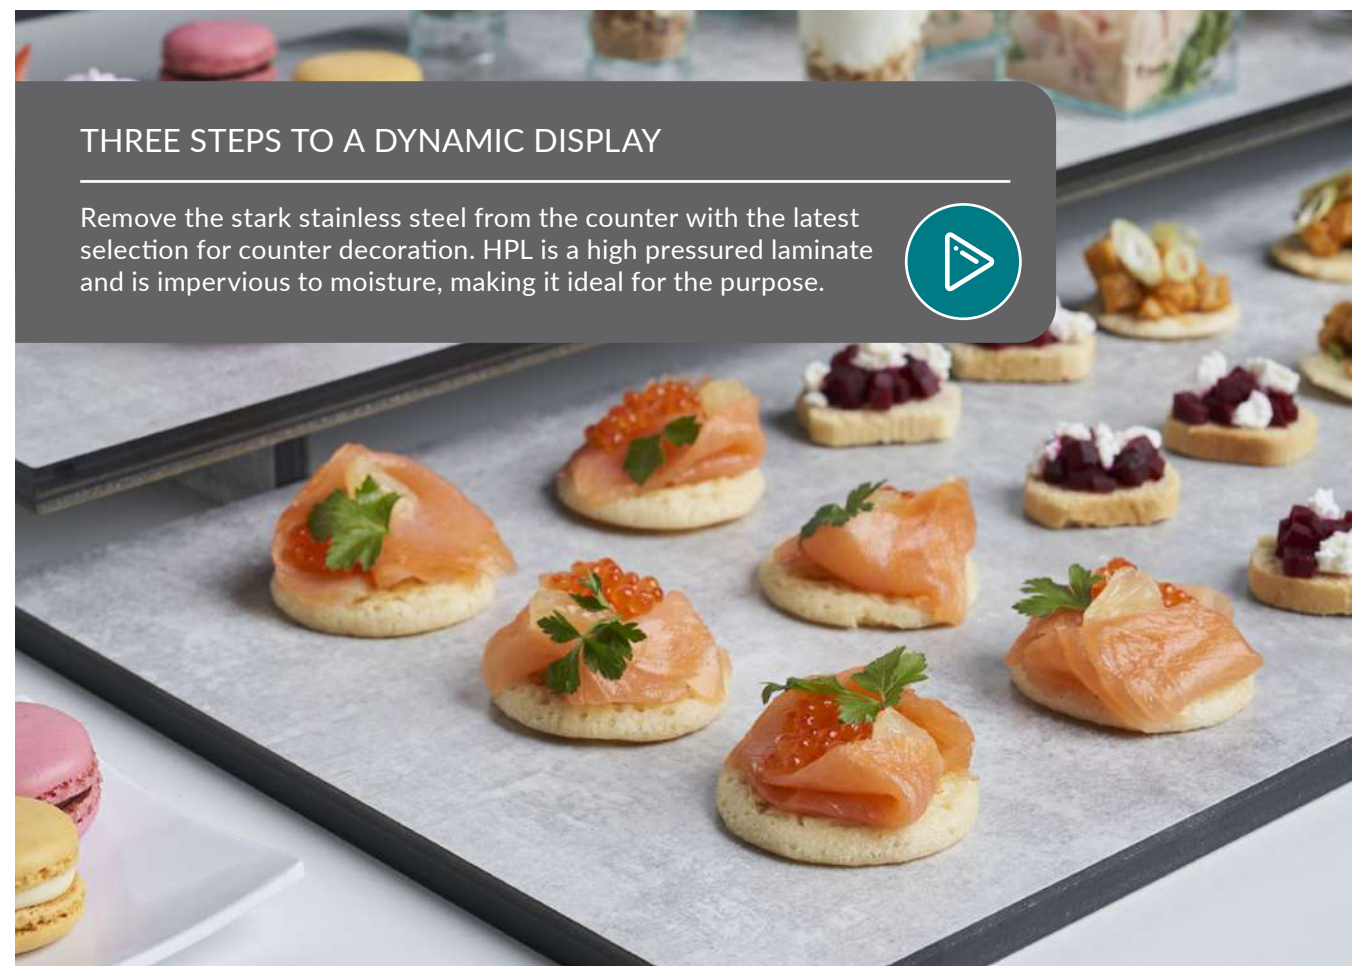

COUNTER DISPLAY & BUFFETWARE

- 1 Display Stands
- 2 Trays & Platters
- 3 Dishes
- 4 Bowls
- 5 Utensils

FOOD TO GO / CATERING

TABLEWARE

DISPLAY PROPS

- MELAMINE
- GASTRONORM
- CAN BE STACKED
- EXTRA LARGE
- NEW PRODUCT
- REPLACE DISPOSABLES
- SILICONE FEET
- EASILY RECYCLED

Dalebrook

www.dalebrook.com sales@dalebrook.com

+44 (0) 1376 510 101

HPL THREE TIER RISERS

THE 840 SYSTEM

3 step set
HPL Three Tier Riser
210 x 840mm
TBZ8861 Kito Bronze
TGY8861 Bellato Grey
TSO8861 Silver Oak
TWD8861 Ponderosa Pine
TSL8861 Tempered Steel
Total footprint: 210 x 840mm

3 step set
HPL Three Tier Riser
420 x 840mm
TBZ8862 Kito Bronze
TGY8862 Bellato Grey
TSO8862 Silver Oak
TWD8862 Ponderosa Pine
TSL8862 Tempered Steel
Total footprint: 420 x 840mm

CORNER SYSTEMS

3 step set
HPL Three Tier Riser
840 x 840mm
TBZ8871 Kito Bronze
TGY8871 Bellato Grey
TSO8871 Silver Oak
TWD8871 Ponderosa Pine
TSL8871 Tempered Steel
Total footprint: 840 x 840mm

3 step set
HPL Three Tier Riser
500 x 840mm
TBZ8872 Kito Bronze
TGY8872 Bellato Grey
TSO8872 Silver Oak
TWD8872 Ponderosa Pine
TSL8872 Tempered Steel
Total footprint: 500 x 840mm