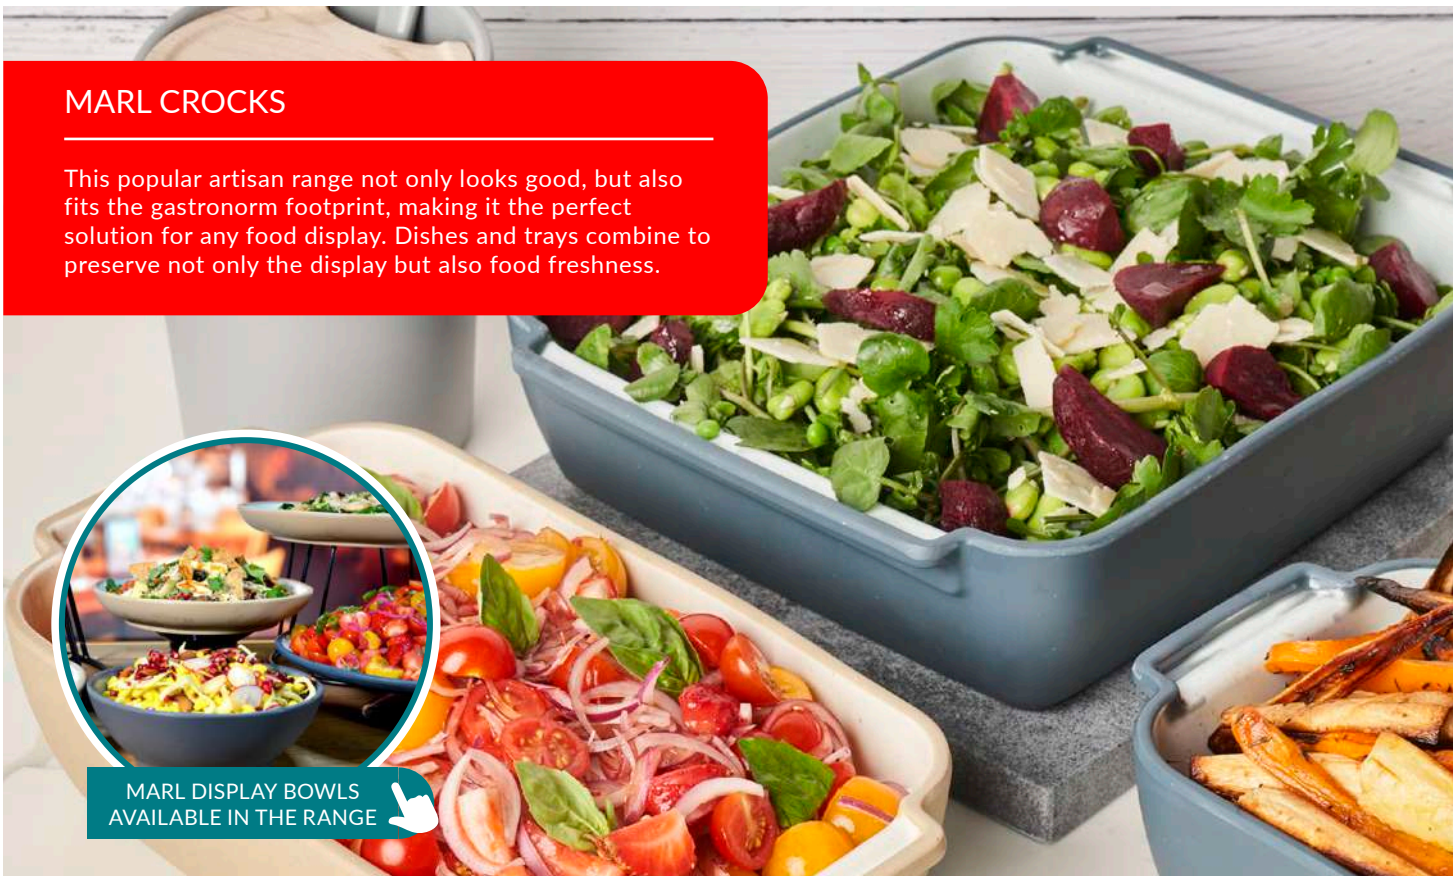

Dalebrook

www.dalebrook.com sales@dalebrook.com

+44 (0) 1376 510 101

MARL CROCKS

This popular artisan range not only looks good, but also fits the gastronorm footprint, making it the perfect solution for any food display. Dishes and trays combine to preserve not only the display but also food freshness.