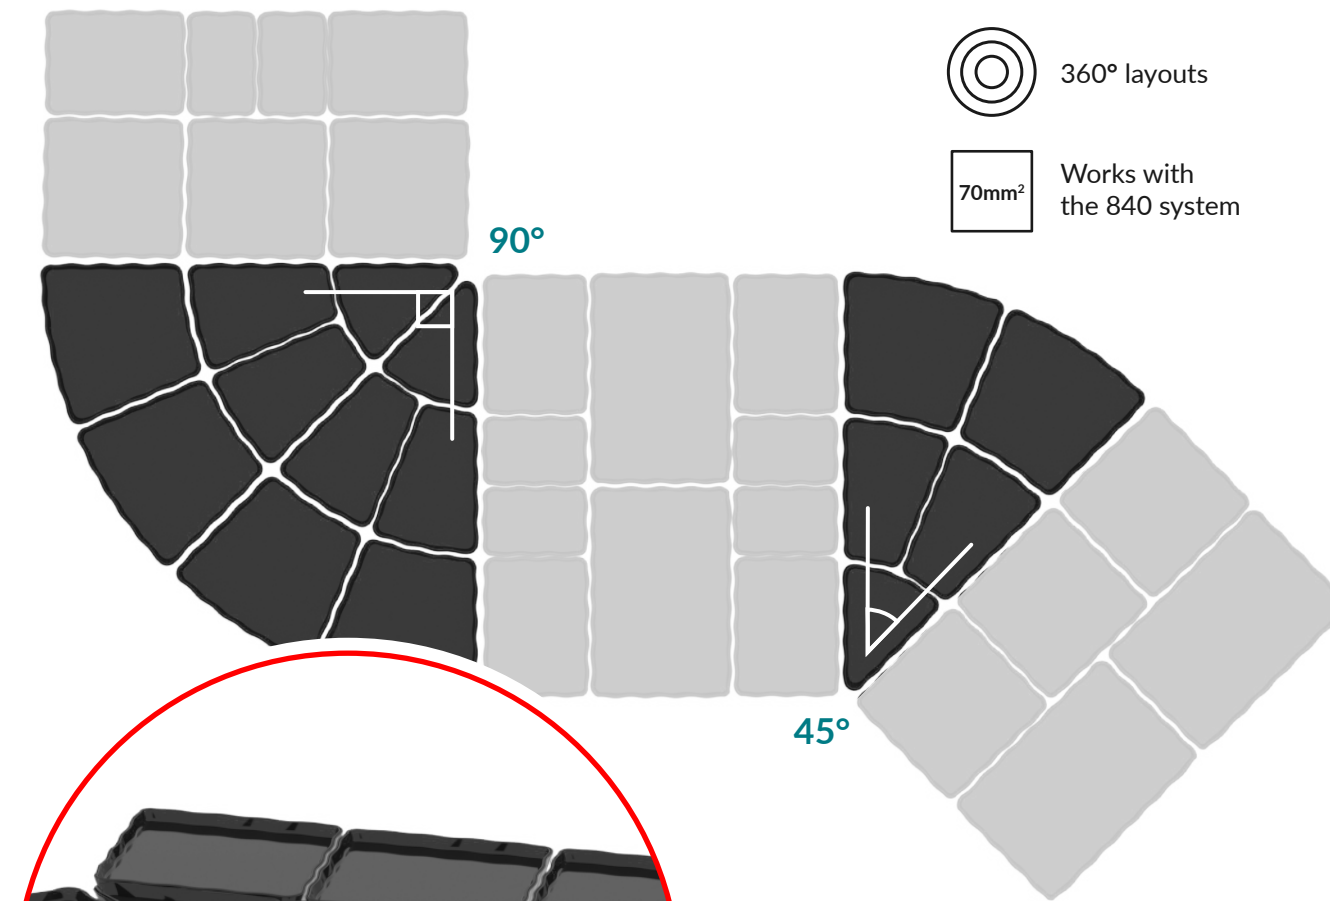

Corners & 360° only in Black