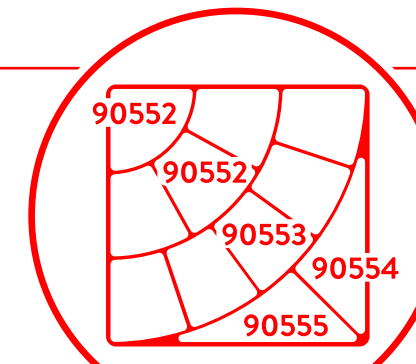

Black Wavy Divider
 TB90590 175 x 50mm

CURVED WAVY PLATTERS MF ☰

Black Curved Wavy Platter
 TB90551 269 x 374 x 38mm

Black Curved Wavy Platter
 TB90552 269 x 275 x 38mm

CURVED WAVY PLATTER

Black Curved Wavy Platter
 TB90553 259 x 247 x 38mm