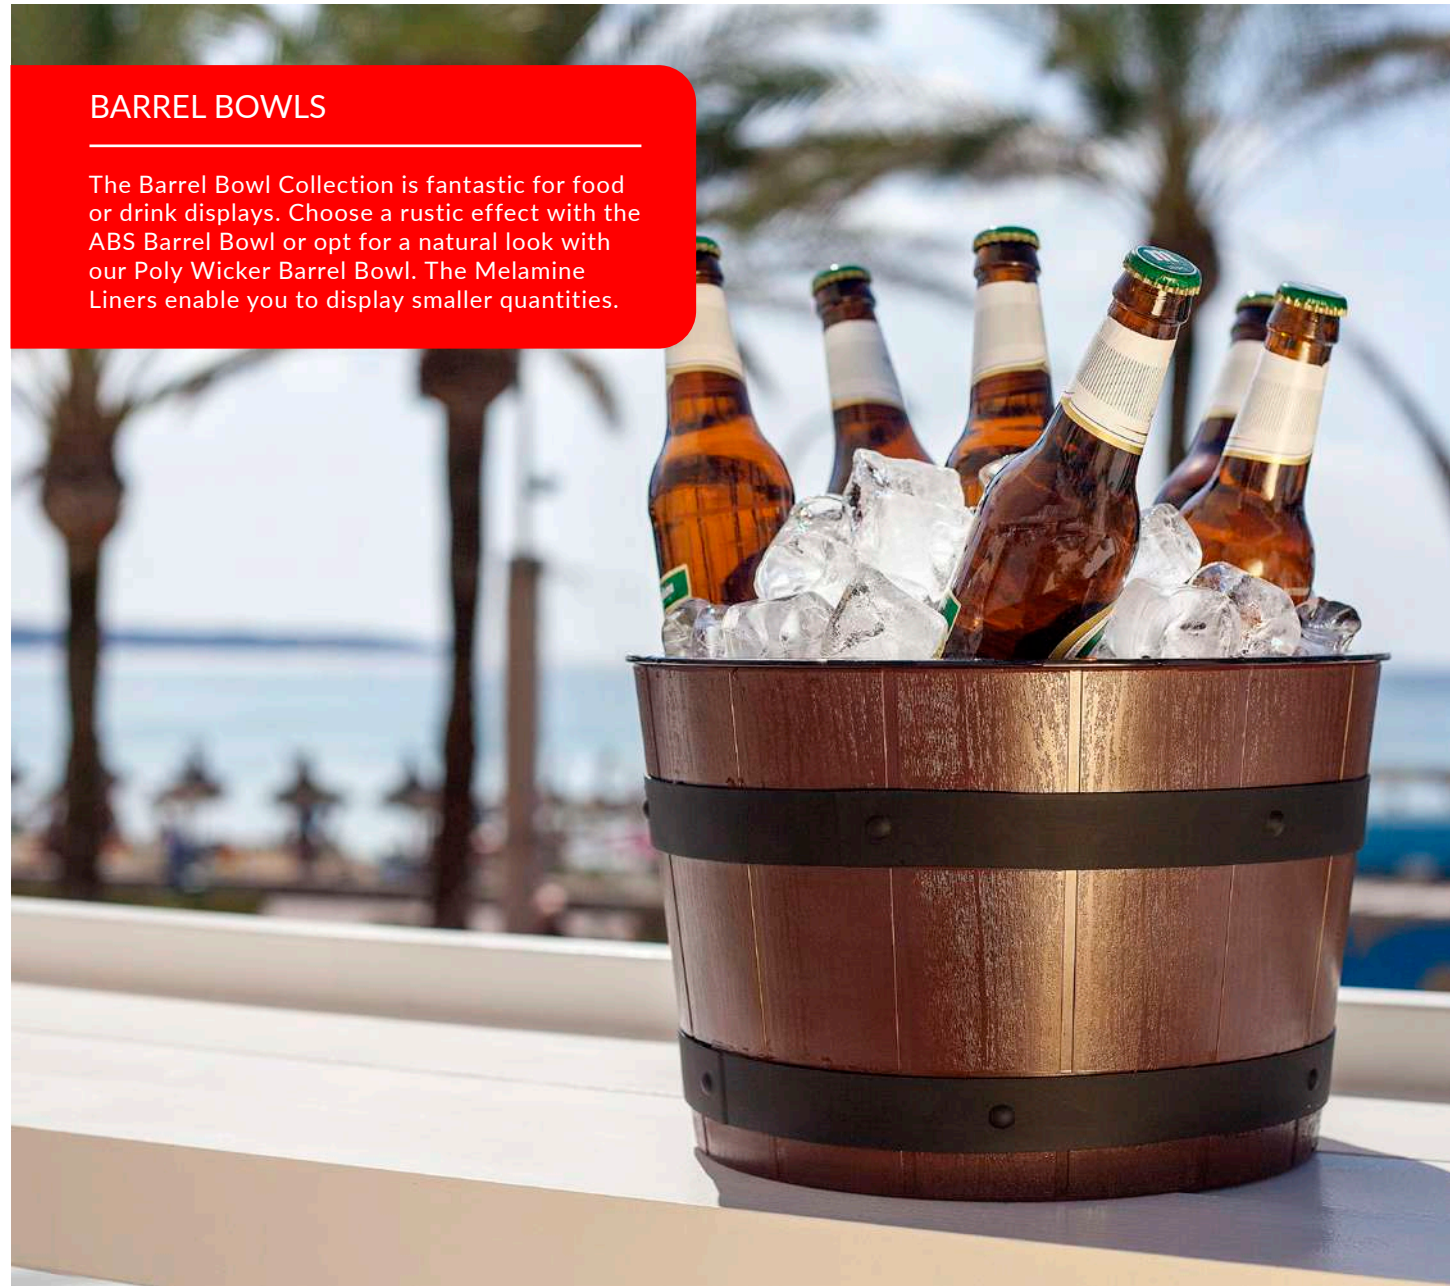

Dalebrook®

www.dalebrook.com sales@dalebrook.com

+44 (0) 1376 510 101

BARREL BOWLS

The Barrel Bowl Collection is fantastic for food or drink displays. Choose a rustic effect with the ABS Barrel Bowl or opt for a natural look with our Poly Wicker Barrel Bowl. The Melamine Liners enable you to display smaller quantities.