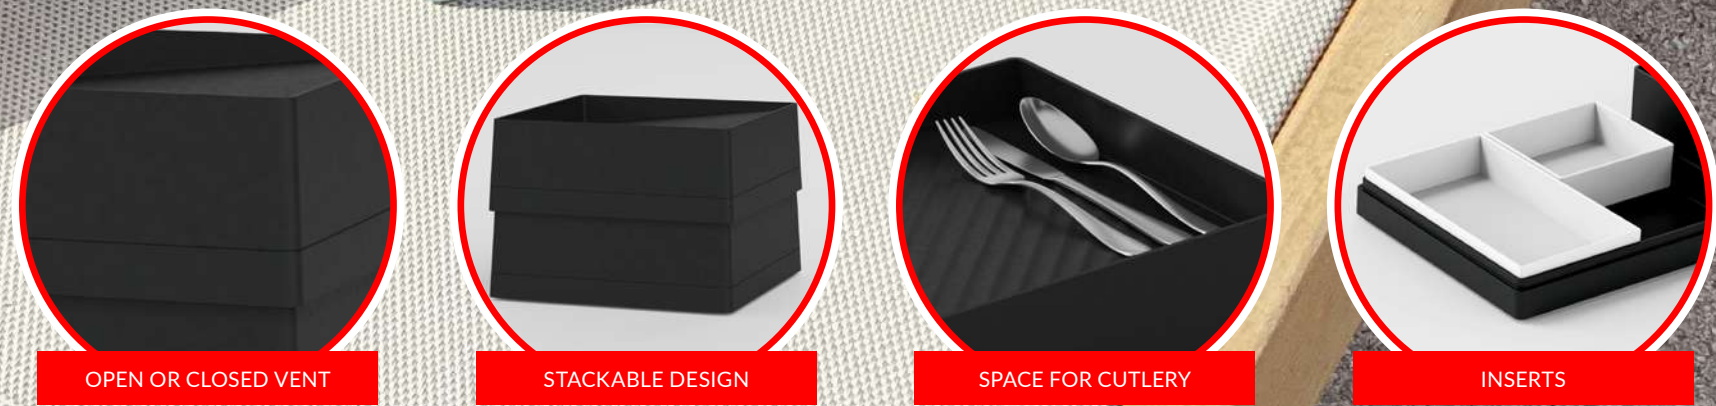

BUFFETWARE/
COUNTER DISPLAY

FOOD TO GO /
CATERING

1 Reusable Food to Go

2 Miniatures

3 Skewers & Cutlery

4 Catering Bowls

5 Catering Platters

TABLEWARE

DISPLAY
PROPS

- MELAMINE
- GASTRONORM
- CAN BE STACKED
- EXTRA LARGE
- NEW PRODUCT
- REPLACE DISPOSABLES
- SILICONE FEET
- EASILY RECYCLED

Dalebrook

www.dalebrook.com sales@dalebrook.com

+44 (0) 1376 510 101

KIRU

Introducing our latest innovation in stylish and practical dining – Dalebrook’s Kiru Bento Box. Designed for the modern epicurean, this versatile bento box combines functionality with a contemporary aesthetic. Ideal for showcasing a diverse array of culinary delights, this thoughtfully designed box is perfect for on-the-go meals or sophisticated presentations. Elevate your culinary presentation with the Kiru Bento Box – where convenience meets elegance in every bite.

RE USE NEW

KIRU