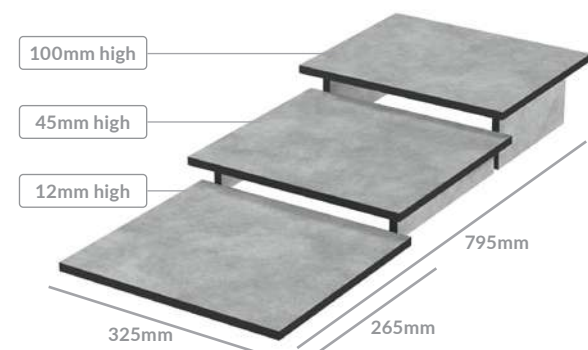

3 step set

HPL Three Tier Riser

325 x 795mm

- TBZ8850 Kito Bronze
- TGY8850 Bellato Grey
- TSO8850 Silver Oak
- TWD8850 Ponderosa Pine
- TSL8850 Tempered Steel

Total footprint: 325 x 795mm