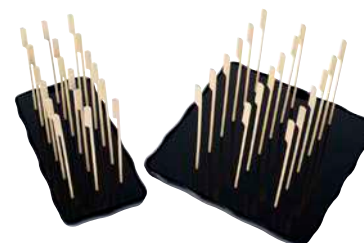

Aalto Dish 280 x 420 x 60mm
 TB2435 Black T2435 White

Aalto Dish 280 x 280 x 60mm
 TB2431 Black T2431 White

Aalto Dish 280 x 210 x 60mm
 TB2432 Black T2432 White

○ ●
Aalto Tray 273 x 133 x 20mm
 TB2443 Black T2443 White

○ ●
Aalto Tray 203 x 132 x 20mm
 TB2444 Black T2444 White

Aalto Dish 280 x 140 x 60mm
 TB2433 Black T2433 White

Aalto Dish 210 x 140 x 60mm
 TB2434 Black T2434 White

Aalto Kebab Insert To fit TB2441
 TB2421 Black

Aalto Kebab Insert To fit TB2443
 TB2423 Black

70mm² multiples of 70mm² grid

interlocking wave seamless joins

INTERLINKING WAVE DESIGN

AALTO CORNER OPTIONS AVAILABLE IN THE RANGE

AALTO

Designed to work within an 840mm footprint, create multiple combinations across the five dishes. Trays act as reduced capacity inserts for the respective dishes. Wavy finish runs throughout walls of dishes and trays.