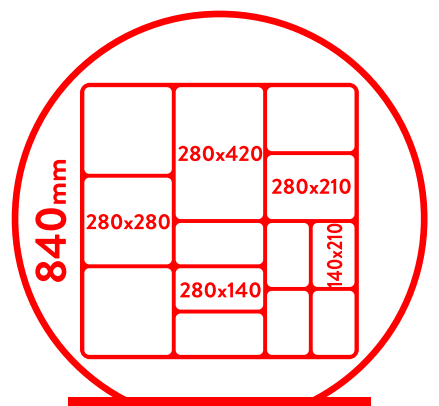

840 SYSTEM FOOTPRINT