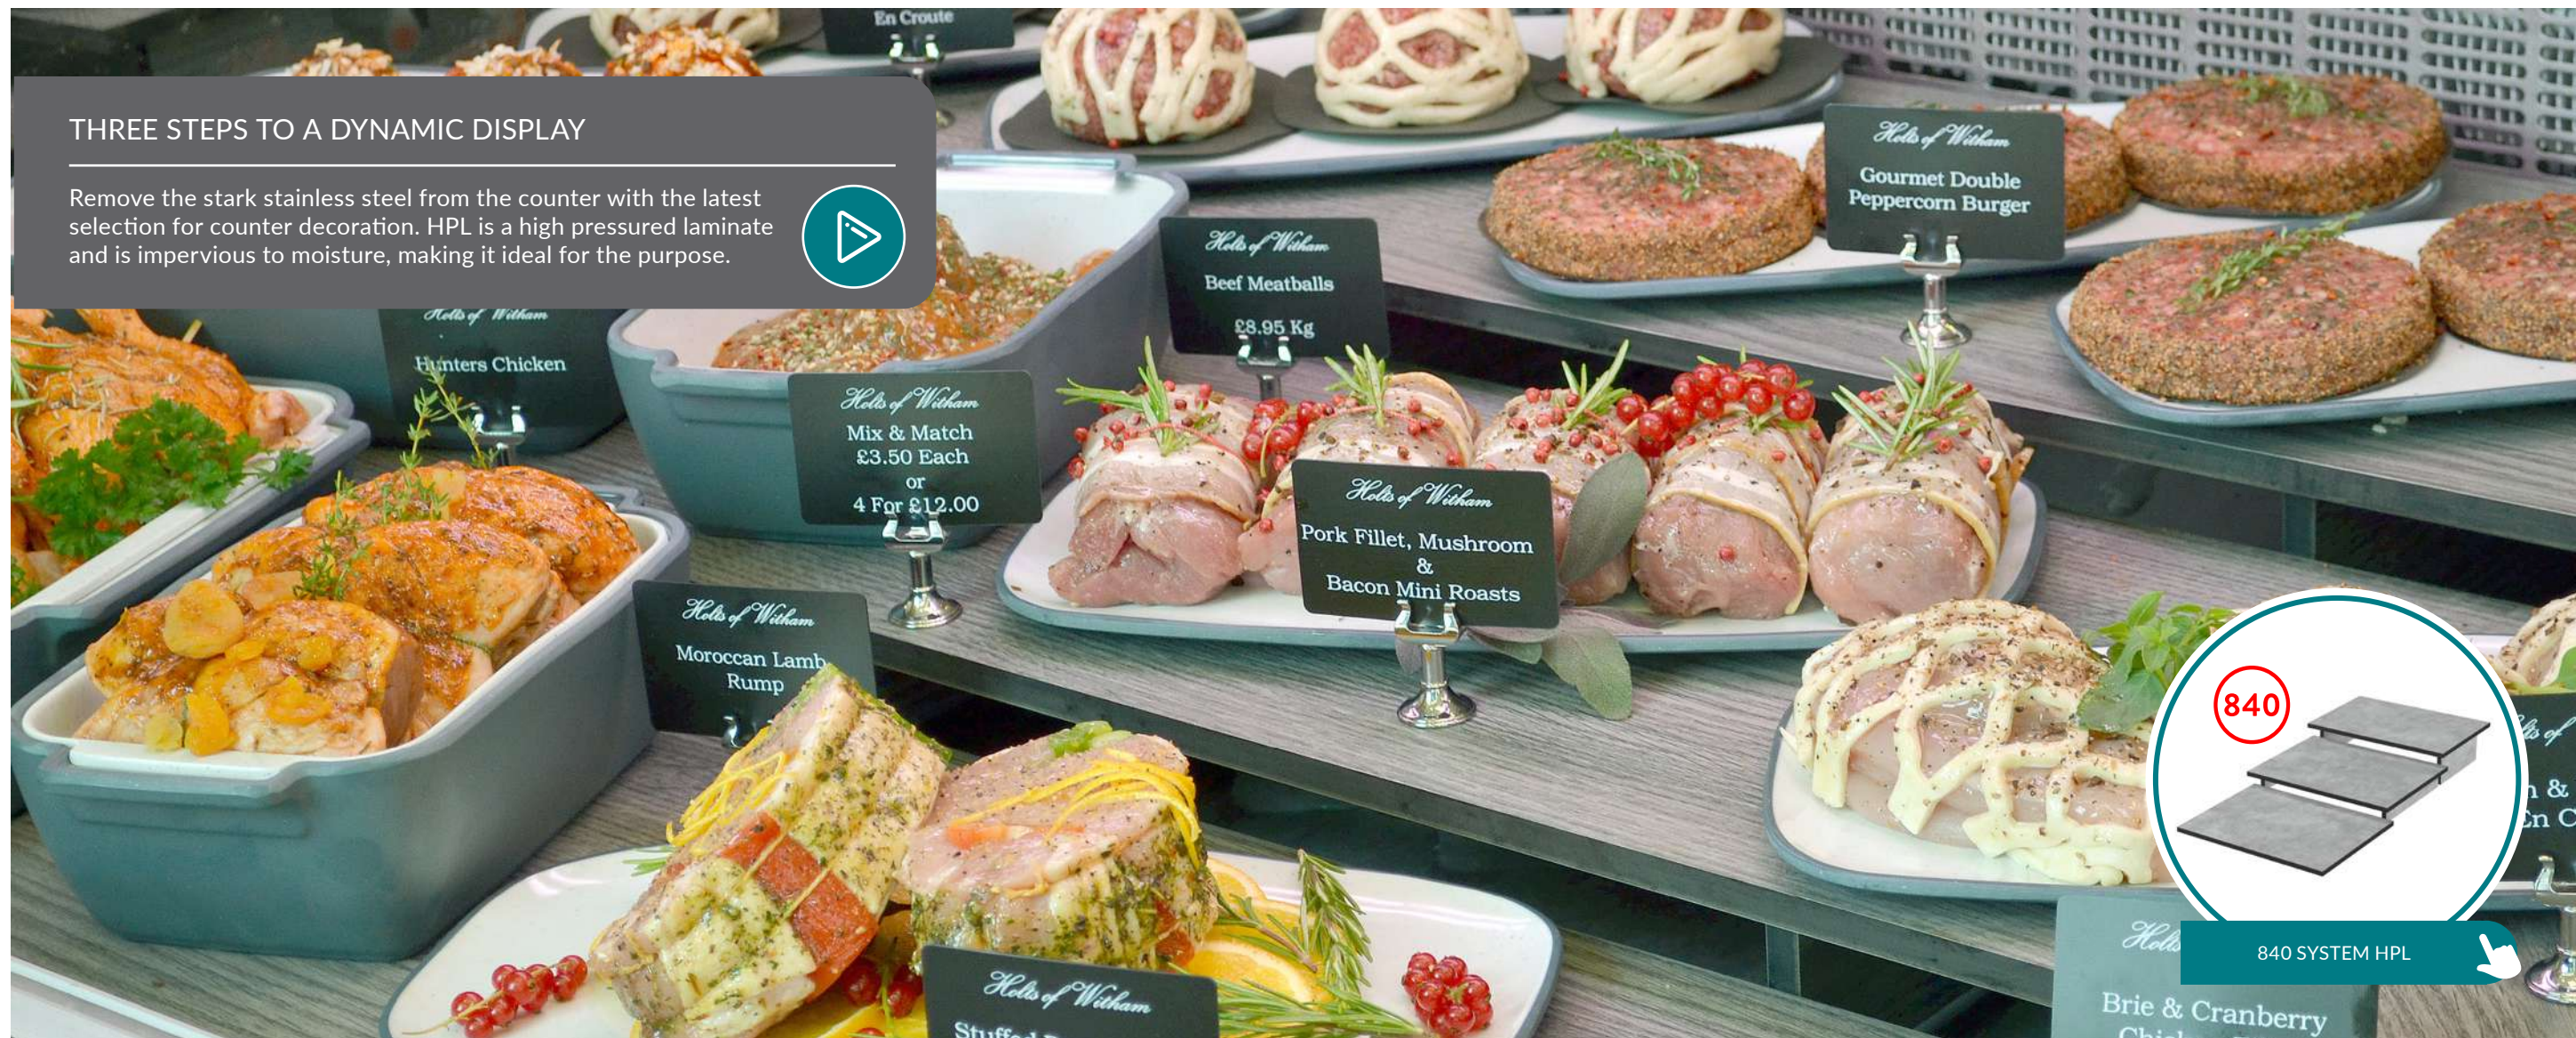

COUNTER DISPLAY & BUFFETWARE

- 1 Display Stands
- 2 Trays & Platters
- 3 Dishes
- 4 Bowls
- 5 Utensils

FOOD TO GO / CATERING

TABLEWARE

DISPLAY PROPS

- MF MELAMINE
- GN GASTRONORM
- CS CAN BE STACKED
- XL EXTRA LARGE
- NEW NEW PRODUCT
- REUSE REPLACE DISPOSABLES
- SF SILICONE FEET
- RECYCLE EASILY RECYCLED

Dalebrook

www.dalebrook.com sales@dalebrook.com

+44 (0) 1376 510 101

THREE STEPS TO A DYNAMIC DISPLAY

Remove the stark stainless steel from the counter with the latest selection for counter decoration. HPL is a high pressured laminate and is impervious to moisture, making it ideal for the purpose.

HPL THREE TIER RISERS

GASTRONORM GN