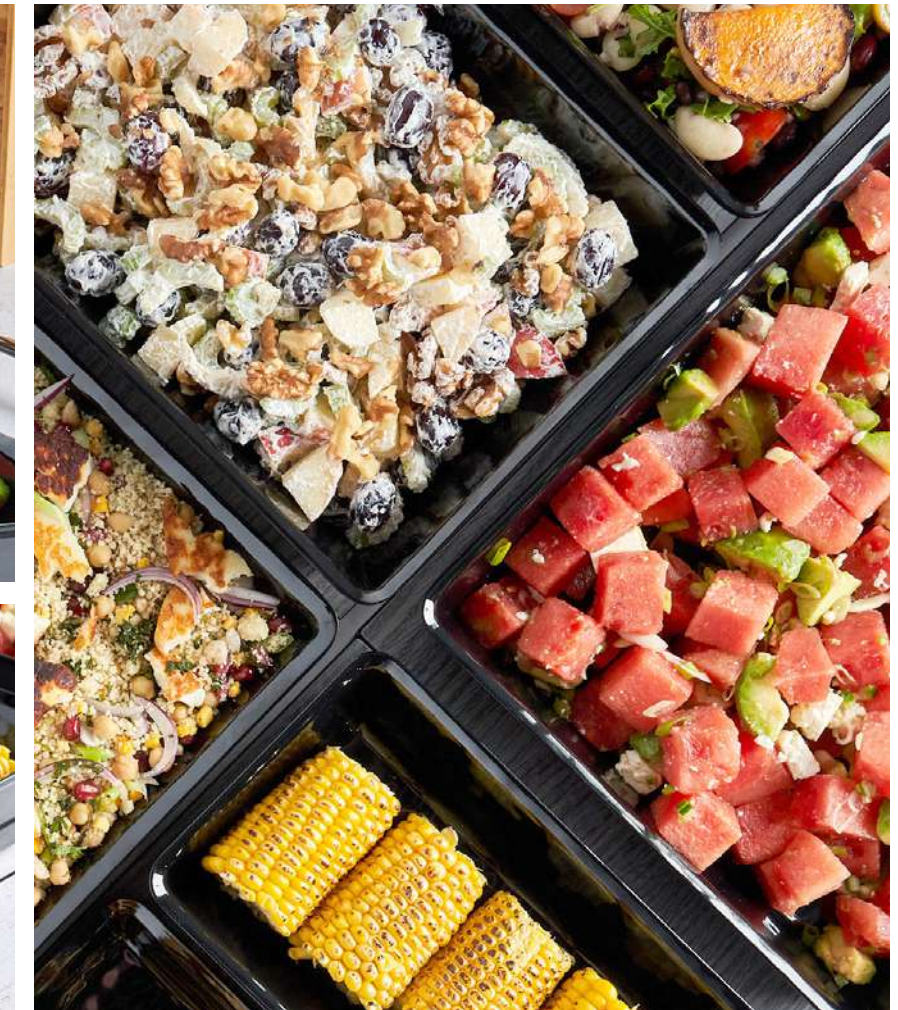

COUNTER DISPLAY & BUFFETWARE

- 1 Display Stands
- 2 Trays & Platters
- 3 Dishes
- 4 Bowls
- 5 Utensils

FOOD TO GO / CATERING

TABLEWARE

DISPLAY PROPS

- MELAMINE
- GASTRONORM
- CAN BE STACKED
- EXTRA LARGE
- NEW PRODUCT
- REPLACE DISPOSABLES
- SILICONE FEET
- EASILY RECYCLED

Dalebrook

www.dalebrook.com sales@dalebrook.com

+44 (0) 1376 510 101

MINO DISHES

The new Mino Melamine dishes are designed to fit an 840 buffet system. The wider silicone feet give an extra grip, and the hammered finish a luxury texture.

NEW

MINO DISHES

Mino Black Dish TB8411 420 x 280 x 30mm	Mino Black Dish TB8412 210 x 280 x 30mm	Mino Black Dish TB8413 280 x 140 x 30mm	Mino Black Dish TB8423 280 x 280 x 30mm
Mino Black Deep Dish TB8311 420 x 280 x 60mm	Mino Black Deep Dish TB8312 210 x 280 x 60mm	Mino Black Deep Dish TB8313 280 x 140 x 60mm	Mino Black Deep Dish TB8323 280 x 280 x 60mm