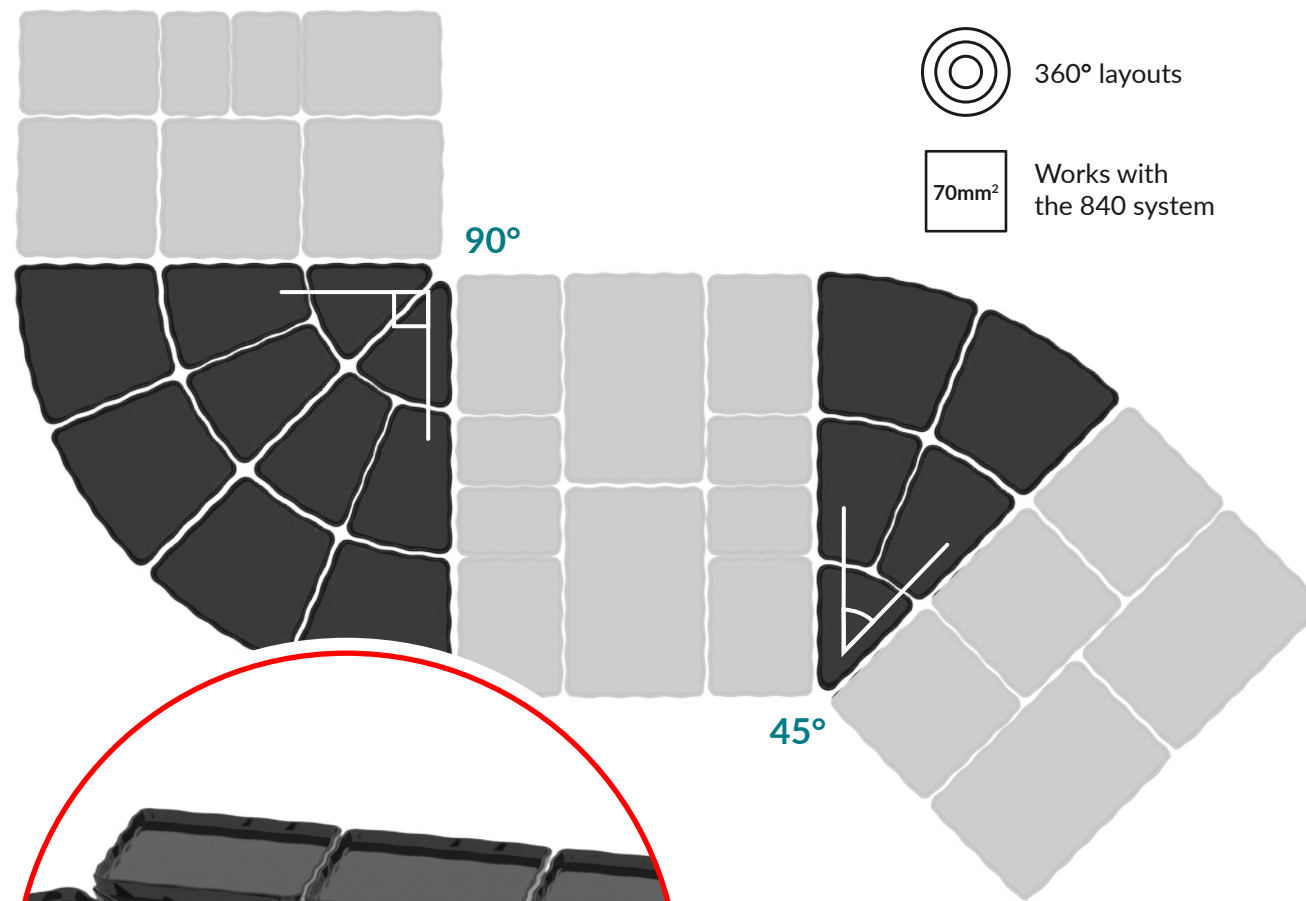

COUNTER DISPLAY & BUFFETWARE

1 Display Stands

2 Trays & Platters

3 Dishes

4 Bowls

5 Utensils

FOOD TO GO / CATERING

TABLEWARE

DISPLAY PROPS

- MF MELAMINE
- GN GASTRONORM
- ☰ CAN BE STACKED
- XL EXTRA LARGE
- NEW NEW PRODUCT
- RE USE REPLACE DISPOSABLES
- SF SILICONE FEET
- ♻️ EASILY RECYCLED

Dalebrook

www.dalebrook.com sales@dalebrook.com

+44 (0) 1376 510 101

AALTO 360° TRAYS MF ☰ SF 840