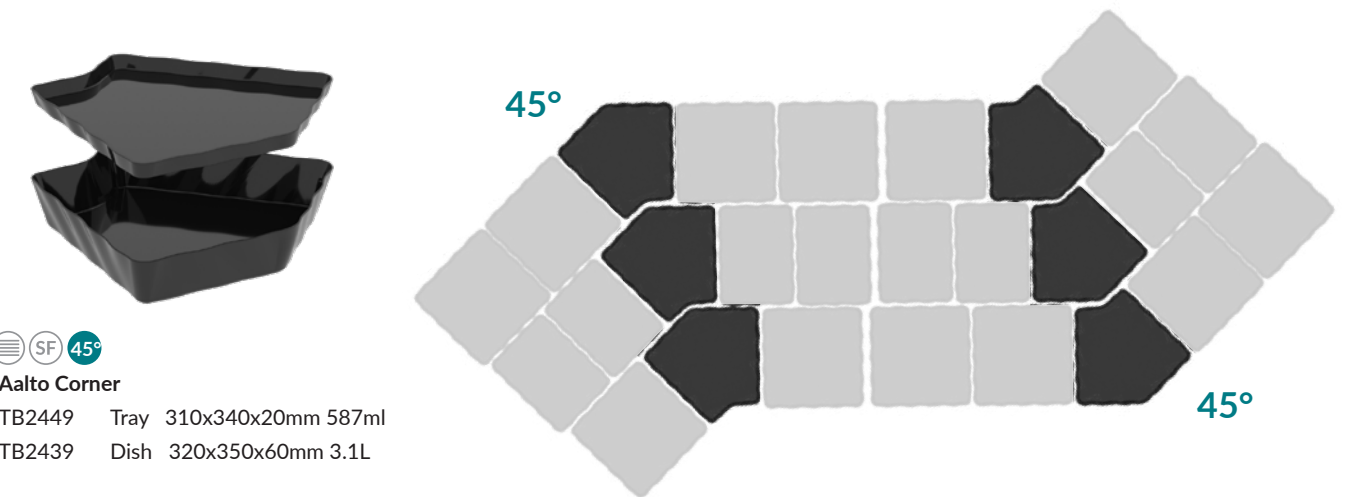

Aalto Corner

TB2449	Tray	310x340x20mm	587ml
TB2439	Dish	320x350x60mm	3.1L