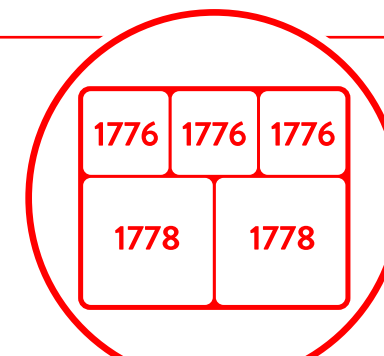

CREATE THE PERFECT
DISPLAY