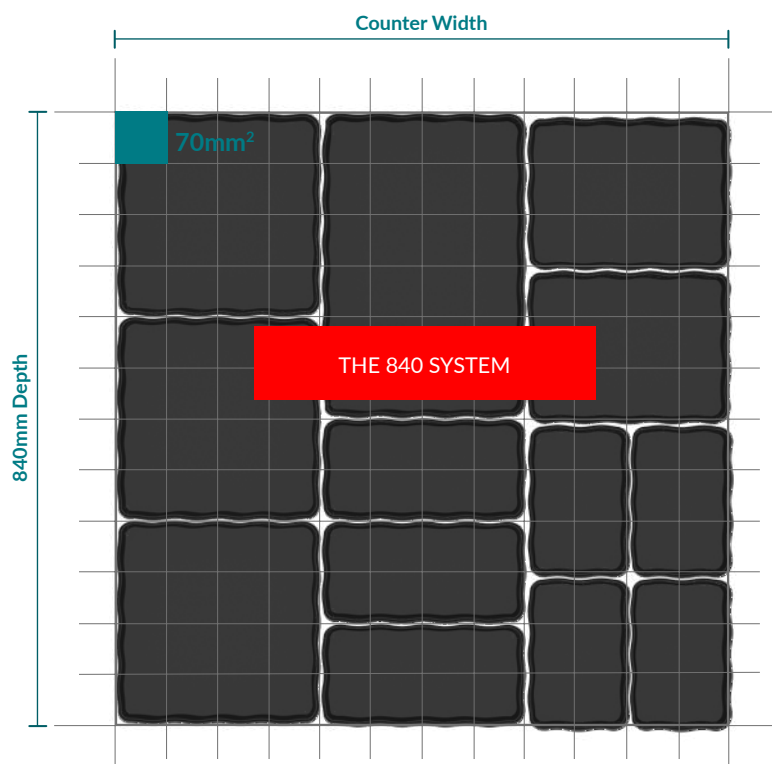

○ ●
Aalto Tray 203 x 132 x 20mm
 TB2444 Black T2444 White

Aalto Dish 280 x 140 x 60mm
 TB2433 Black T2433 White

Aalto Dish 210 x 140 x 60mm
 TB2434 Black T2434 White

Aalto Kebab Insert To fit TB2441
 TB2421 Black

Aalto Kebab Insert To fit TB2443
 TB2423 Black

70mm² multiples of 70mm² grid

interlocking wave seamless joins

INTERLINKING WAVE DESIGN

AALTO CORNER OPTIONS AVAILABLE IN THE RANGE

AALTO

Designed to work within an 840mm footprint, create multiple combinations across the five dishes. Trays act as reduced capacity inserts for the respective dishes. Wavy finish runs throughout walls of dishes and trays.