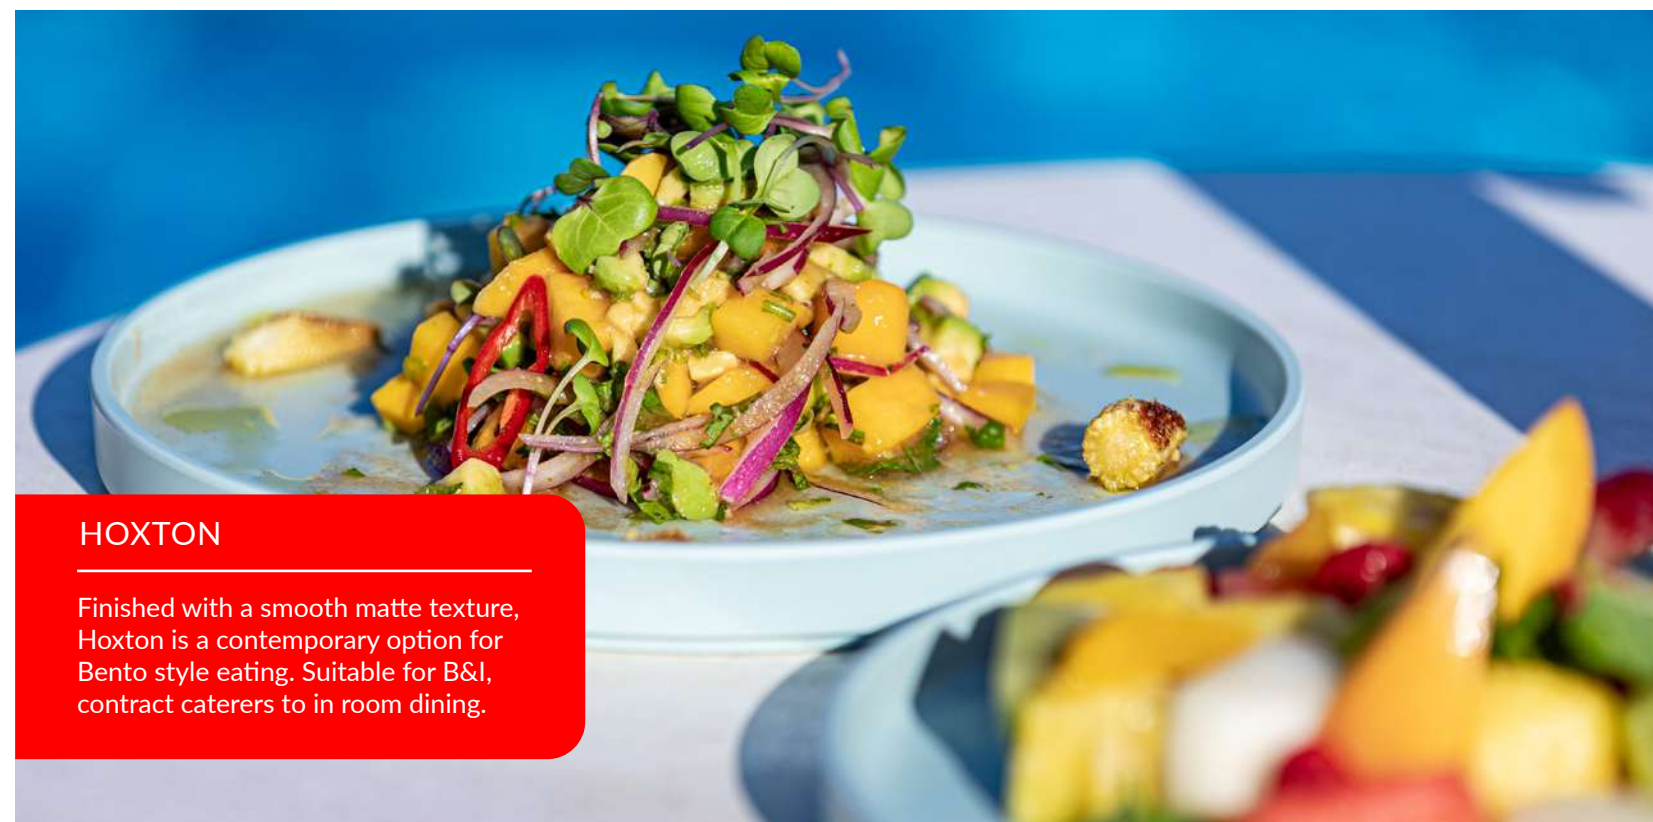

Aqua Hoxton Plate
TAQ4643 228 x 21 mm

HOXTON

Finished with a smooth matte texture, Hoxton is a contemporary option for Bento style eating. Suitable for B&I, contract caterers to in room dining.

FOOD TO GO POTS