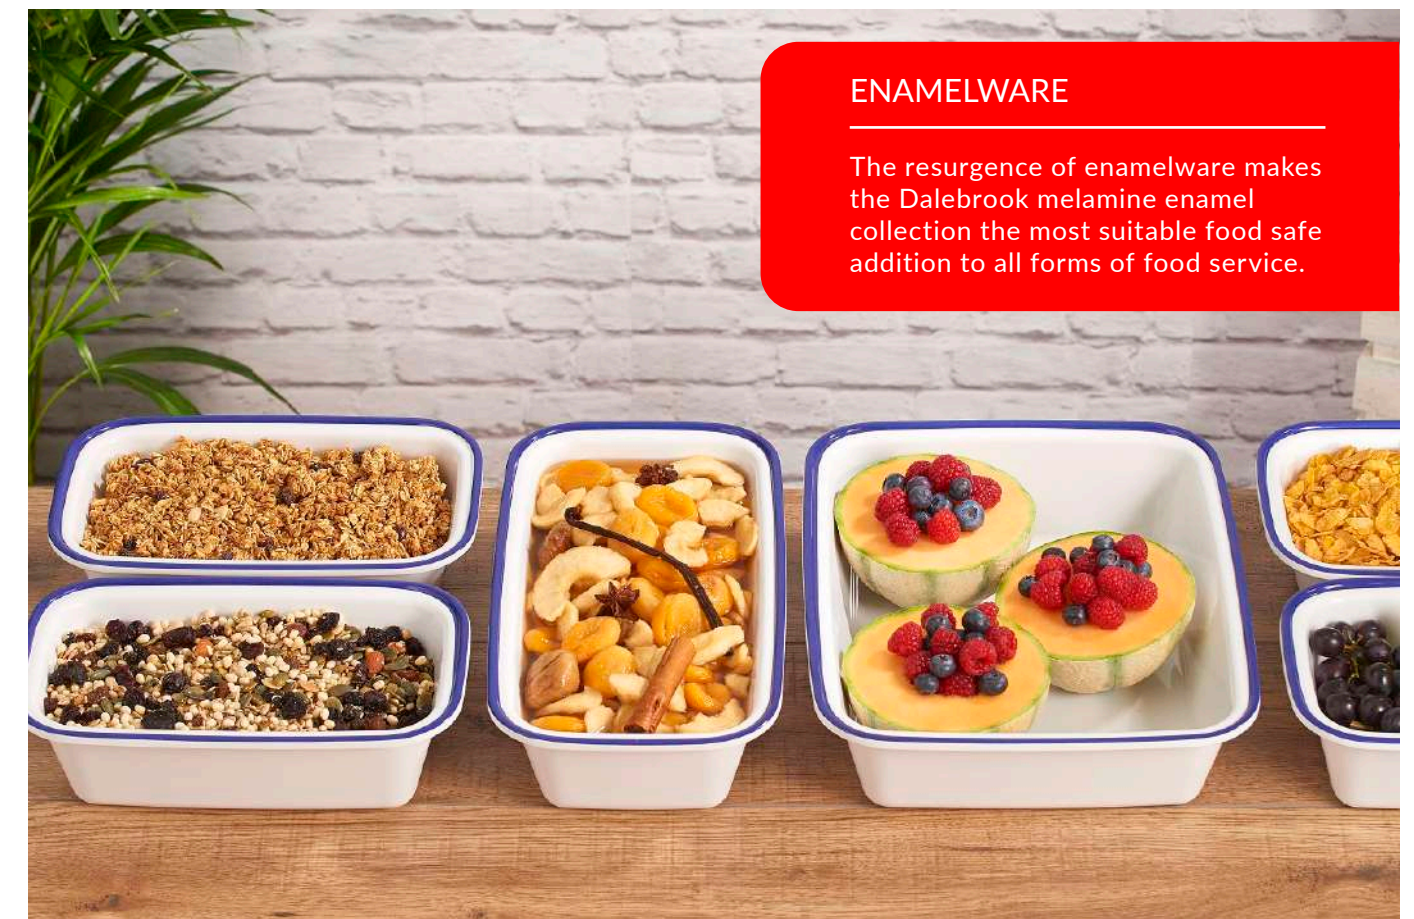

1.5L
1/4 Enamelware Dish
TEW7614 265 x 162 x 80mm

ENAMELWARE TRAYS
AVAILABLE IN THE RANGE

GASTRONORM (GN)

GASTRO FOOTPRINT

ENAMELWARE

The resurgence of enamelware makes the Dalebrook melamine enamel collection the most suitable food safe addition to all forms of food service.