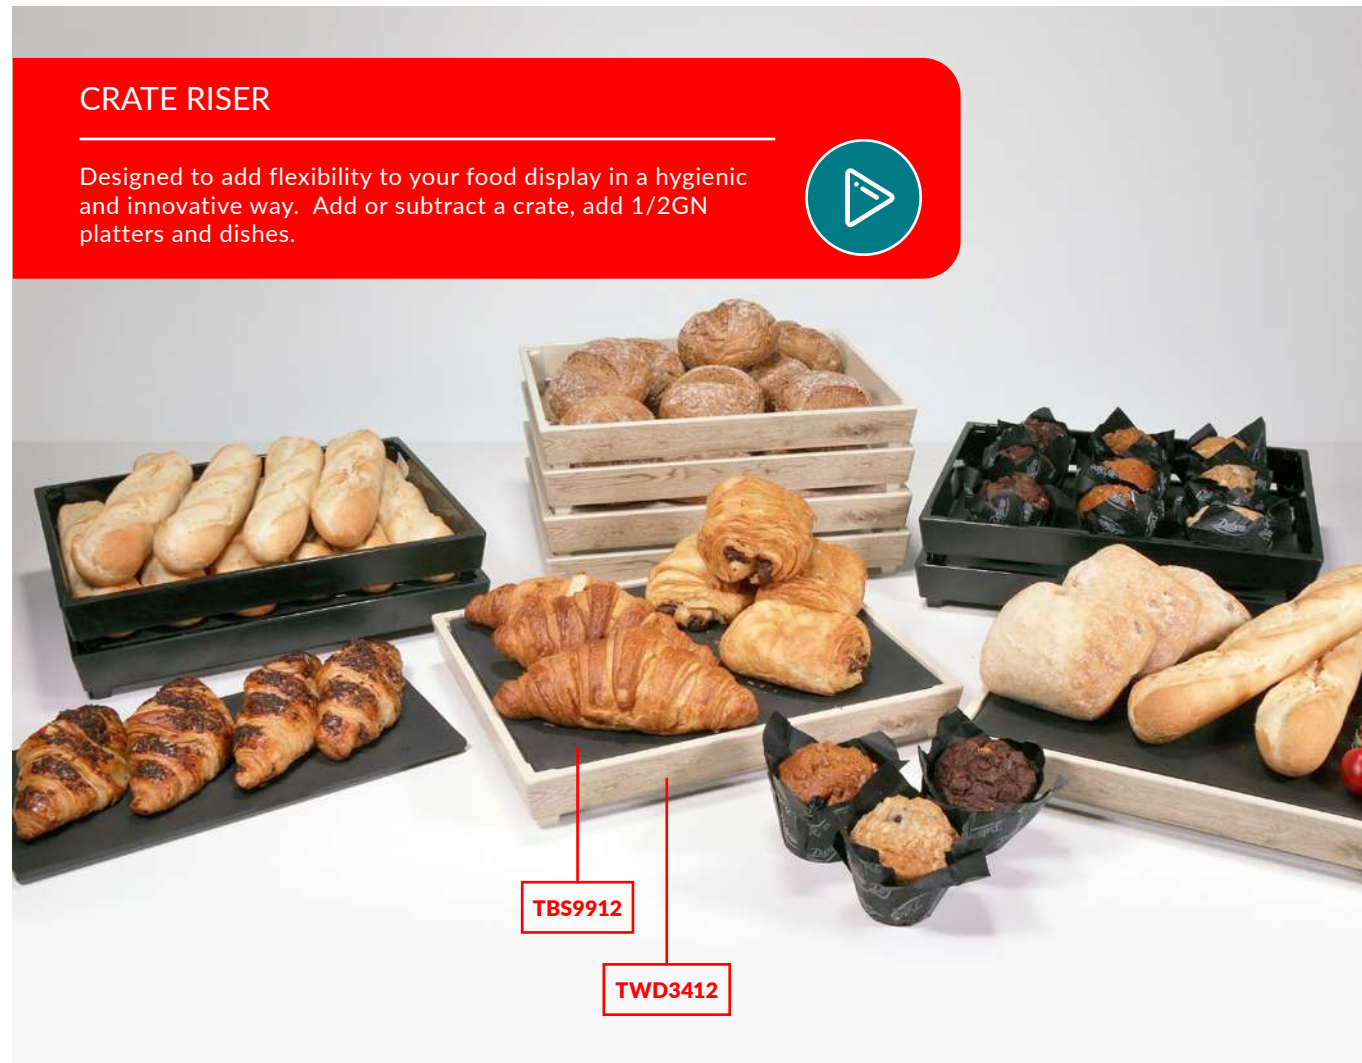

COUNTER DISPLAY & BUFFETWARE

- 1 Display Stands
- 2 Trays & Platters
- 3 Dishes
- 4 Bowls
- 5 Utensils

FOOD TO GO / CATERING

TABLEWARE

DISPLAY PROPS

- MF MELAMINE
- GN GASTRONORM
- ☰ CAN BE STACKED
- XL EXTRA LARGE
- NEW NEW PRODUCT
- RE USE REPLACE DISPOSABLES
- SF SILICONE FEET
- ♻️ EASILY RECYCLED

Dalebrook®

www.dalebrook.com sales@dalebrook.com

+44 (0) 1376 510 101

CRATE RISER MF ☰