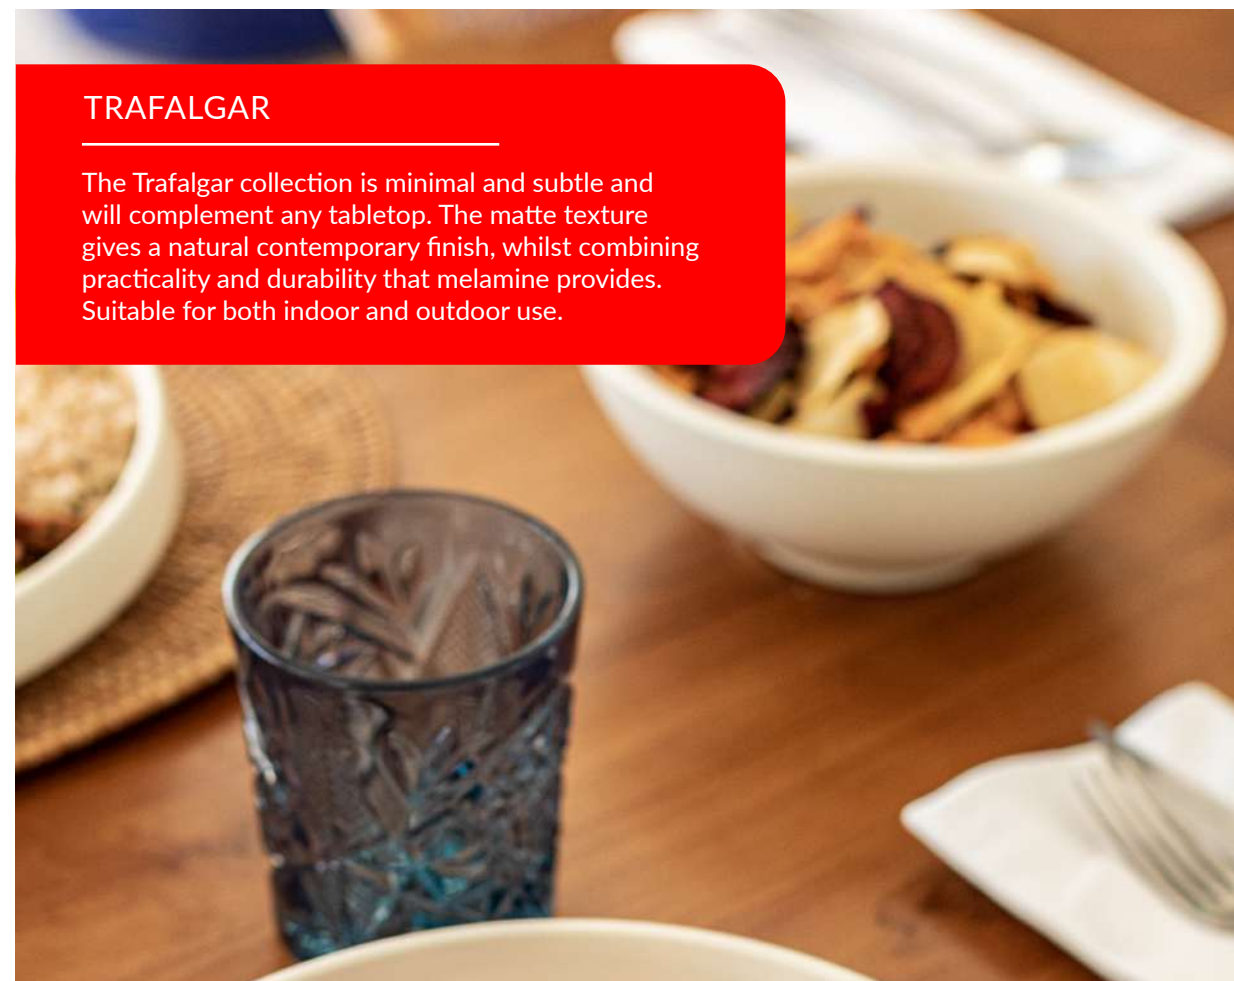

MAIN MENU

BUFFETWARE/
COUNTER DISPLAY

FOOD TO GO /
CATERING

TABLEWARE

1 Drinkware, Plates & Dishes

2 Ramekins

3 Childrens

4 Healthcare

DISPLAY
PROPS

- MELAMINE
- GASTRONORM
- CAN BE STACKED
- EXTRA LARGE
- NEW PRODUCT
- REPLACE DISPOSABLES
- SILICONE FEET
- EASILY RECYCLED

Dalebrook

www.dalebrook.com sales@dalebrook.com

+44 (0) 1376 510 101

TRAFALGAR

325ml Trafalgar Pot 120 x 120 x 72mm TW4738TP White/Taupe	325ml Trafalgar Pot 120 x 120 x 72mm TW4738GRP Grape/White	325ml Trafalgar Pot 120 x 120 x 72mm TCM4738 Parchment
850ml Trafalgar Deep Bowl 191 x 191 x 78mm TW4727TP White/Taupe	850ml Trafalgar Deep Bowl 191 x 191 x 78mm TW4727GRP Grape/White	850ml Trafalgar Deep Bowl 191 x 191 x 78mm TCM4727 Parchment