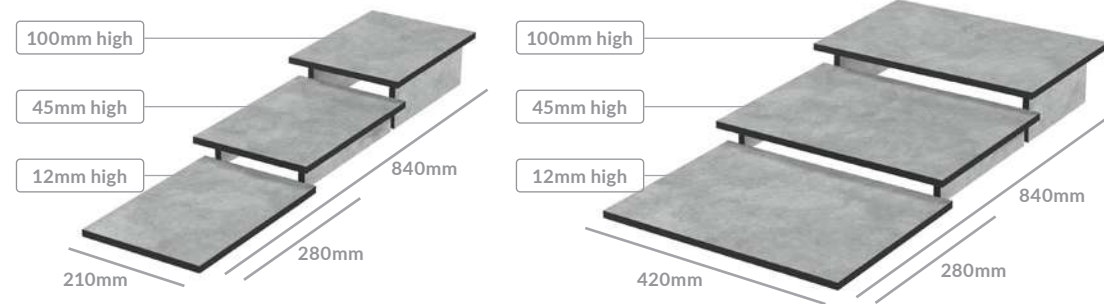

Dalebrook

www.dalebrook.com sales@dalebrook.com

+44 (0) 1376 510 101

HPL THREE TIER RISERS

THE 840 SYSTEM

3 step set
HPL Three Tier Riser
 210 x 840mm
 TBZ8861 Kito Bronze
 TGY8861 Bellato Grey
 TSO8861 Silver Oak
 TWD8861 Ponderosa Pine
 TSL8861 Tempered Steel
 Total footprint: 210 x 840mm