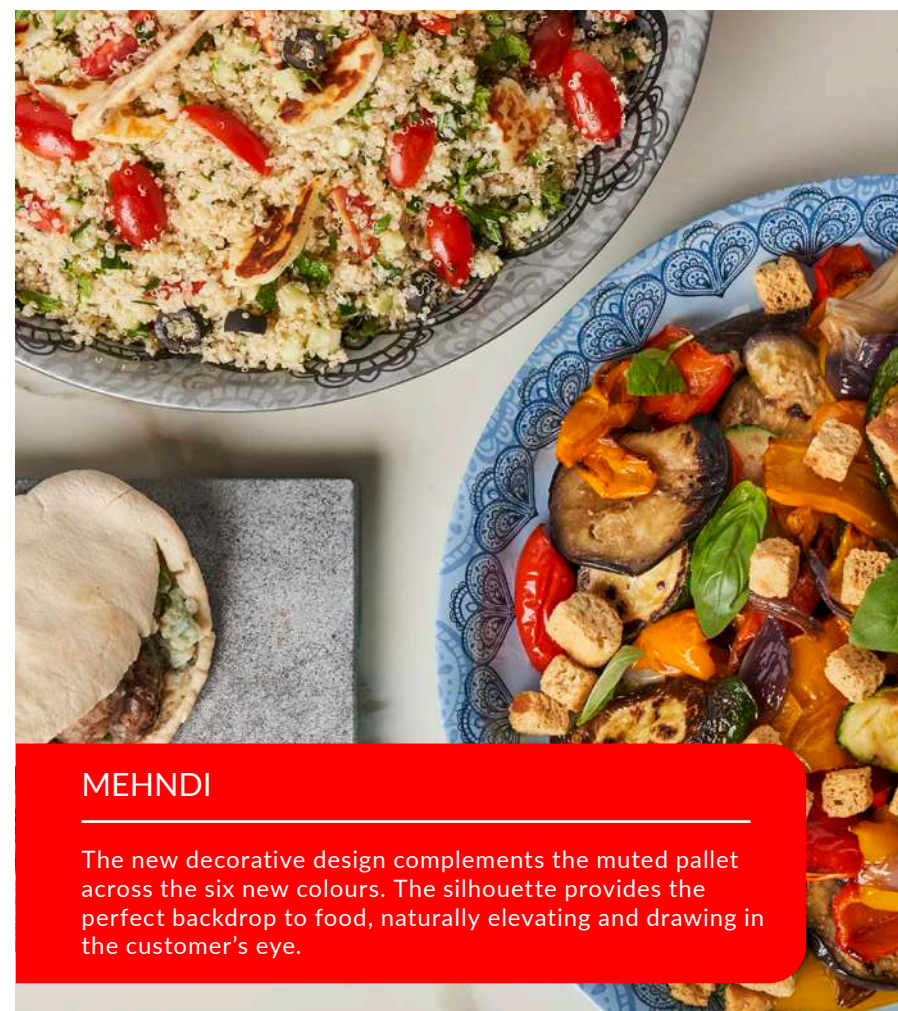

COUNTER DISPLAY & BUFFETWARE

1 Display Stands

2 Trays & Platters

3 Dishes

4 Bowls

5 Utensils

FOOD TO GO / CATERING

TABLEWARE

DISPLAY PROPS

- MF MELAMINE
- GN GASTRONORM
- ☰ CAN BE STACKED
- XL EXTRA LARGE
- NEW NEW PRODUCT
- RE USE REPLACE DISPOSABLES
- SF SILICONE FEET
- ♻️ EASILY RECYCLED

Dalebrook®

www.dalebrook.com sales@dalebrook.com

+44 (0) 1376 510 101

MEHNDI PLATTERS MF ☰ GN XL

MEHNDI

The new decorative design complements the muted pallet across the six new colours. The silhouette provides the perfect backdrop to food, naturally elevating and drawing in the customer's eye.