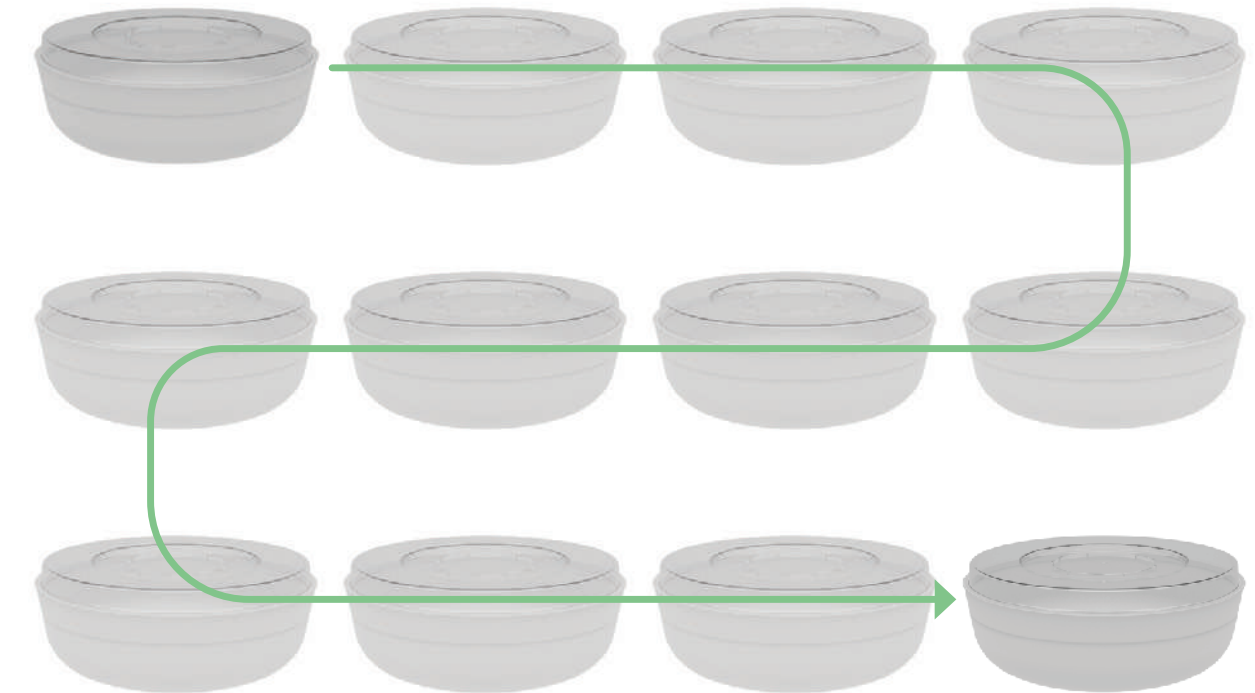

A SINGLE HU OR HIVE SALAD BOWL ONLY TAKES **12 USES** TO BREAKEVEN.

MAIN MENU

 BUFFETWARE/
COUNTER DISPLAY

 FOOD TO GO /
CATERING

1 Reusable Food to Go

2 Miniatures

3 Skewers & Cutlery

4 Catering Bowls