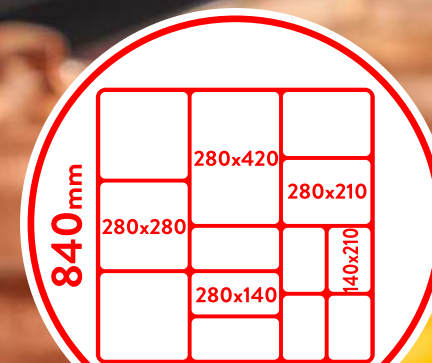

COUNTER DISPLAY & BUFFETWARE

1 Display Stands

2 Trays & Platters

3 Dishes

4 Bowls

5 Utensils

FOOD TO GO / CATERING

TABLEWARE

DISPLAY PROPS

- MF MELAMINE
- GN GASTRONORM
- ☰ CAN BE STACKED
- XL EXTRA LARGE
- NEW NEW PRODUCT
- RE USE REPLACE DISPOSABLES
- SF SILICONE FEET
- ♻️ EASILY RECYCLED

Dalebrook

www.dalebrook.com sales@dalebrook.com

+44 (0) 1376 510 101

AALTO TRAYS MF ☰ SF 840

● ●
Aalto Tray 273 x 413 x 20mm
TB2445 Black T2445 White

○ ●
Aalto Tray 273 x 273 x 20mm
TB2441 Black T2441 White

○ ●
Aalto Tray 273 x 203 x 20mm
TB2442 Black T2442 White

Aalto Dish 280 x 420 x 60mm
TB2435 Black T2435 White

Aalto Dish 280 x 280 x 60mm
TB2431 Black T2431 White

Aalto Dish 280 x 210 x 60mm
TB2432 Black T2432 White

○ ●
Aalto Tray 273 x 133 x 20mm
TB2443 Black T2443 White

○ ●
Aalto Tray 203 x 132 x 20mm
TB2444 Black T2444 White

Aalto Dish 280 x 140 x 60mm
TB2433 Black T2433 White

Aalto Dish 210 x 140 x 60mm
TB2434 Black T2434 White

Aalto Kebab Insert To fit TB2441
TB2421 Black

Aalto Kebab Insert To fit TB2443
TB2423 Black

70mm² multiples of 70mm² grid

interlocking wave seamless joins

AALTO

Designed to work within an 840mm footprint, create multiple combinations across the five dishes. Trays act as reduced capacity inserts for the respective dishes. Wavy finish runs throughout walls of dishes and trays.

Aalto
THE 840 SYSTEM