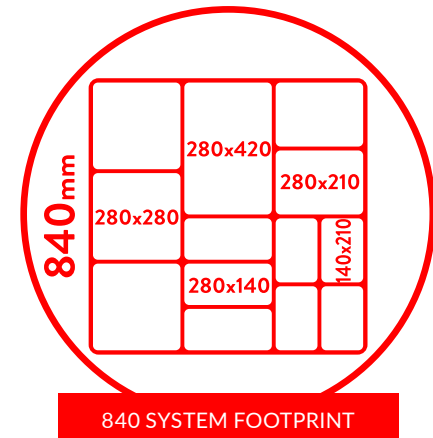

COUNTER DISPLAY & BUFFETWARE

- 1 Display Stands
- 2 Trays & Platters
- 3 Dishes
- 4 Bowls
- 5 Utensils

FOOD TO GO / CATERING

TABLEWARE

DISPLAY PROPS

- MELAMINE
- GASTRONORM
- CAN BE STACKED
- EXTRA LARGE
- NEW PRODUCT
- REPLACE DISPOSABLES
- SILICONE FEET
- EASILY RECYCLED

Dalebrook

www.dalebrook.com sales@dalebrook.com

+44 (0) 1376 510 101

HPL THREE TIER RISERS

THE 840 SYSTEM

3 step set
HPL Three Tier Riser
210 x 840mm
TBZ8861 Kito Bronze
TGY8861 Bellato Grey
TSO8861 Silver Oak
TWD8861 Ponderosa Pine
TSL8861 Tempered Steel
Total footprint: 210 x 840mm

3 step set
HPL Three Tier Riser
420 x 840mm
TBZ8862 Kito Bronze
TGY8862 Bellato Grey
TSO8862 Silver Oak
TWD8862 Ponderosa Pine
TSL8862 Tempered Steel
Total footprint: 420 x 840mm

CORNER SYSTEMS

3 step set
HPL Three Tier Riser
840 x 840mm
TBZ8871 Kito Bronze
TGY8871 Bellato Grey
TSO8871 Silver Oak
TWD8871 Ponderosa Pine
TSL8871 Tempered Steel
Total footprint: 840 x 840mm

3 step set
HPL Three Tier Riser
500 x 840mm
TBZ8872 Kito Bronze
TGY8872 Bellato Grey
TSO8872 Silver Oak
TWD8872 Ponderosa Pine
TSL8872 Tempered Steel
Total footprint: 500 x 840mm