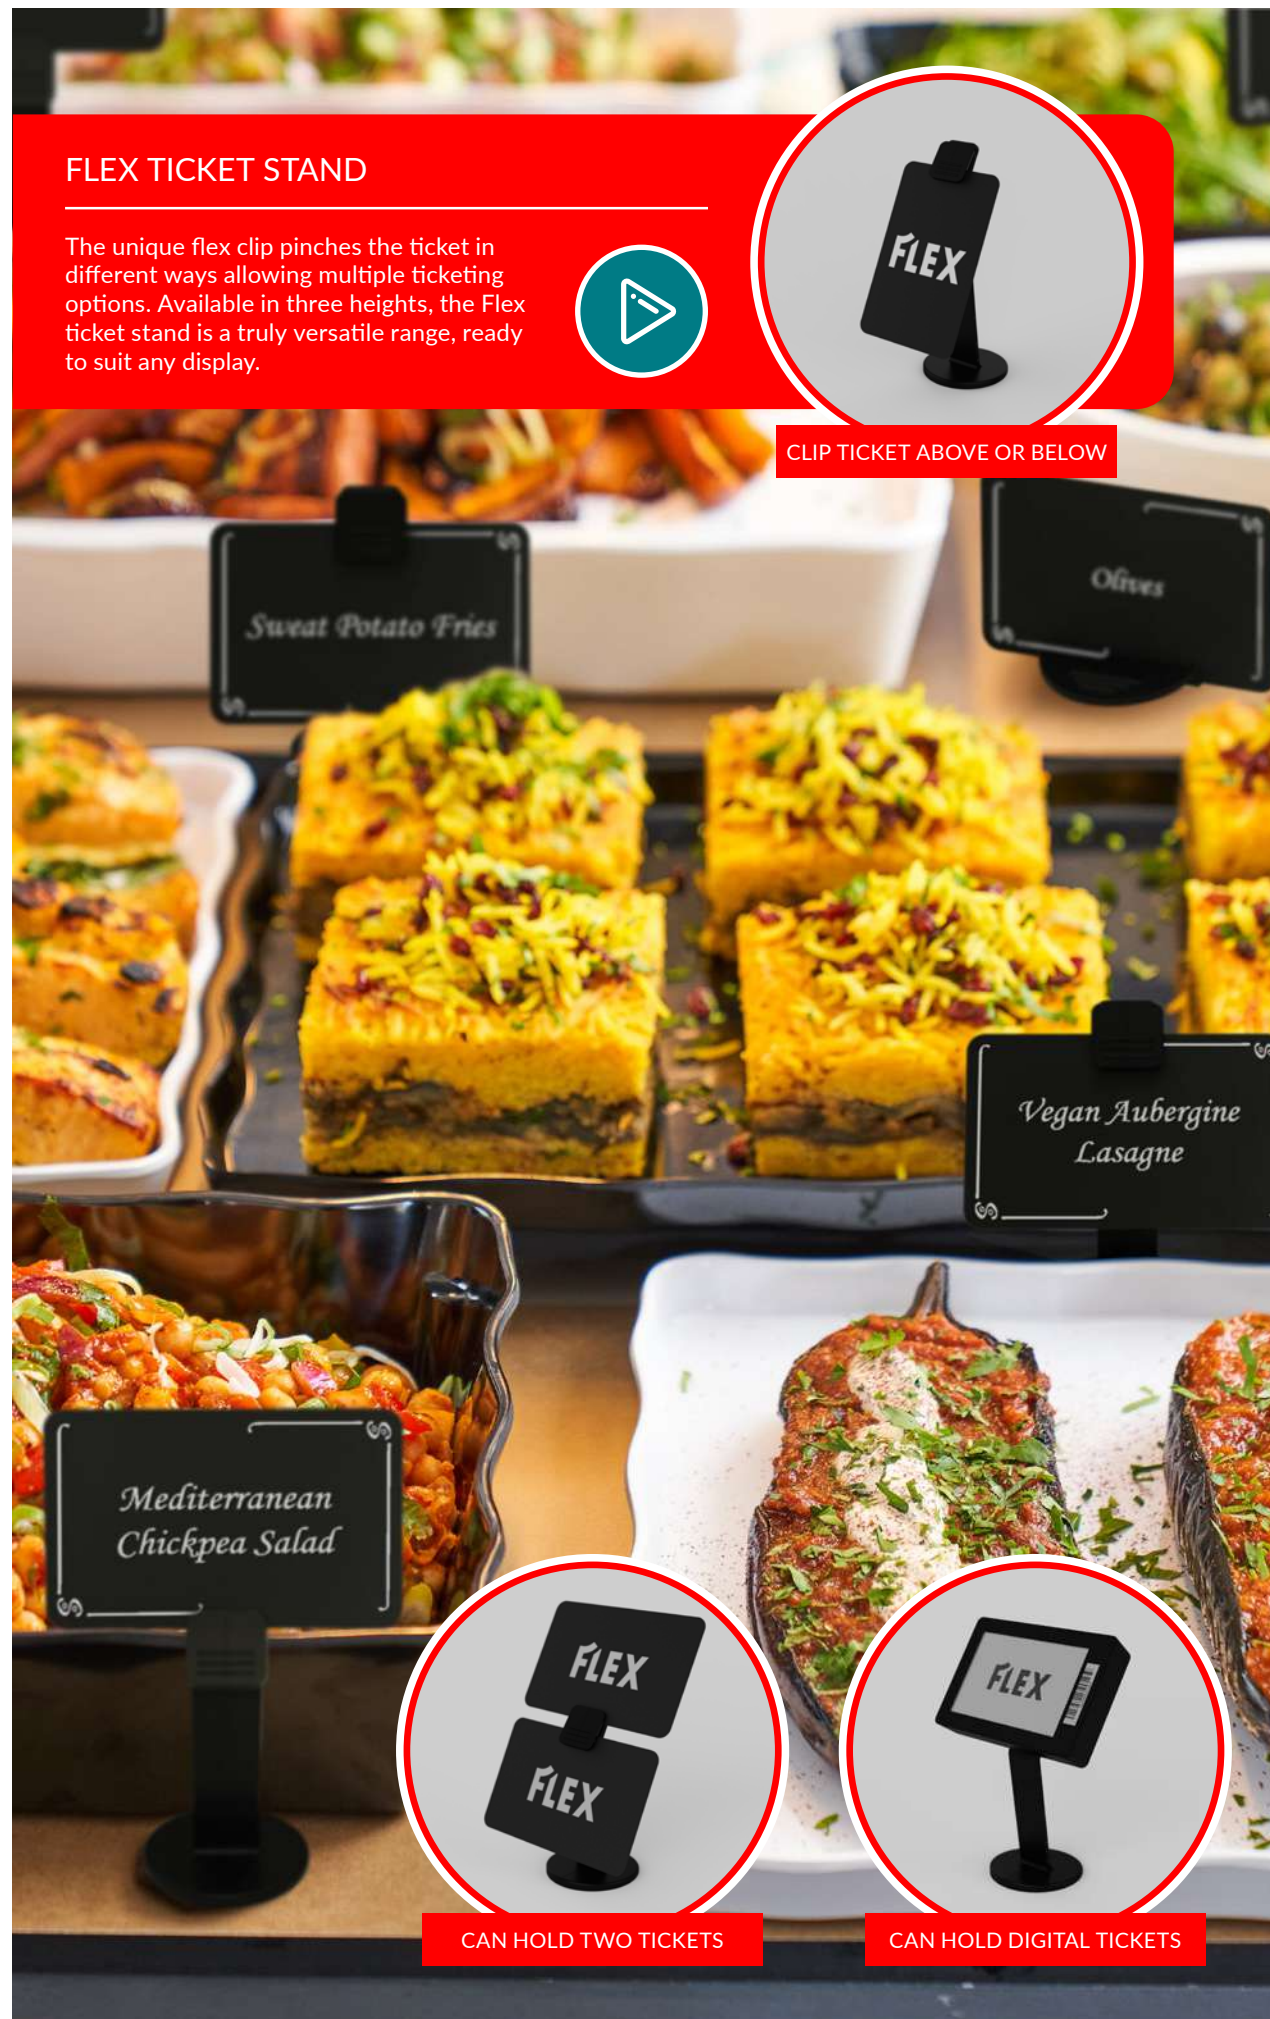

+44 (0) 1376 510 101

FLEX TICKET STAND

Black Nylon Flex Ticket Stand Small
TKB9 44 x 52mm
Sold in packs of 10

Black Nylon Flex Ticket Stand Medium
TKB99 44 x 80mm
Sold in packs of 10

Black Nylon Flex Ticket Stand Tall
TKB999 44 x 120mm
Sold in packs of 10