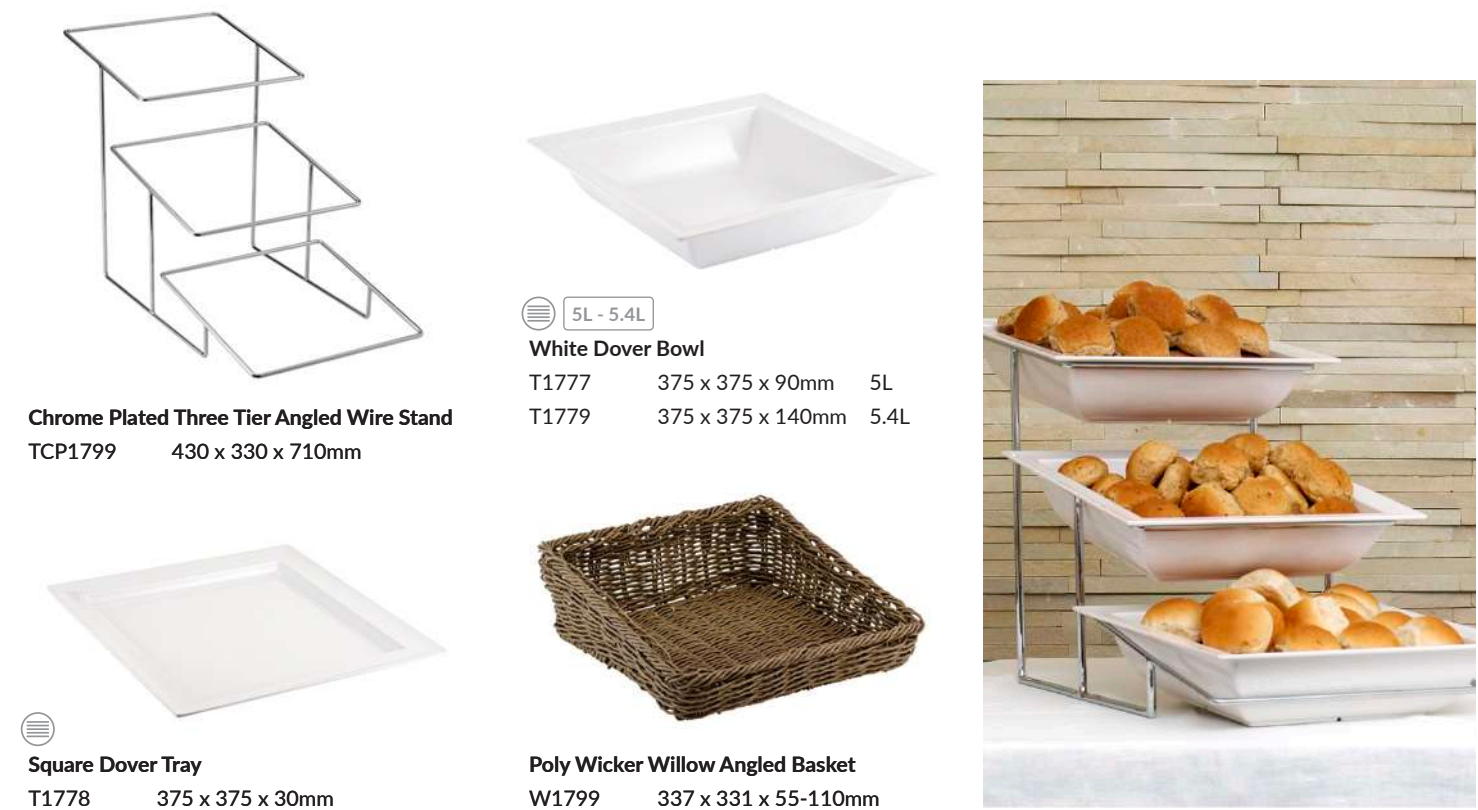

CHROME PLATED STANDS

Chrome Plated Three Tier Angled Wire Stand
TCP1799 430 x 330 x 710mm

5L - 5.4L
White Dover Bowl
T1777 375 x 375 x 90mm 5L
T1779 375 x 375 x 140mm 5.4L

CS
Square Dover Tray
T1778 375 x 375 x 30mm

Poly Wicker Willow Angled Basket
W1799 337 x 331 x 55-110mm