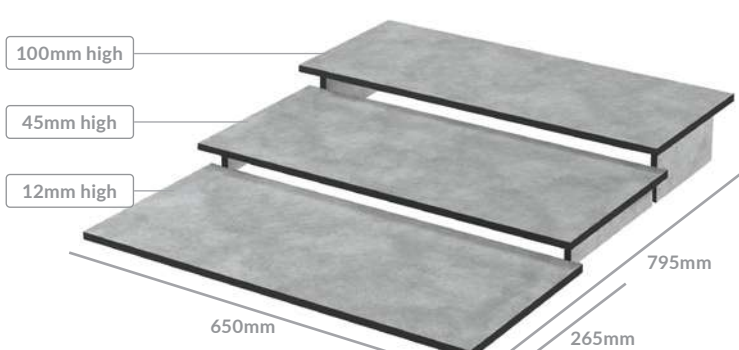

HPL THREE TIER RISERS

GASTRONORM GN

3 step set

HPL Three Tier Riser

325 x 795mm

- TBZ8850 Kito Bronze
- TGY8850 Bellato Grey
- TSO8850 Silver Oak
- TWD8850 Ponderosa Pine
- TSL8850 Tempered Steel

Total footprint: 325 x 795mm