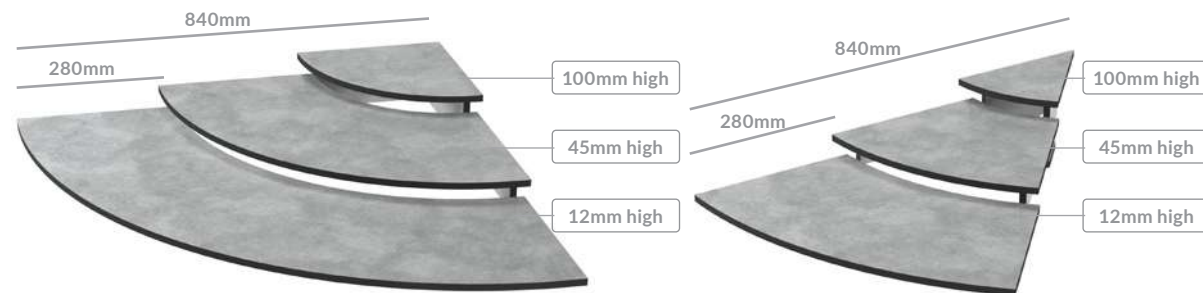

CORNER SYSTEMS

3 step set
HPL Three Tier Riser
840 x 840mm
TBZ8871 Kito Bronze
TGY8871 Bellato Grey
TSO8871 Silver Oak
TWD8871 Ponderosa Pine
TSL8871 Tempered Steel
Total footprint: 840 x 840mm

3 step set
HPL Three Tier Riser
500 x 840mm
TBZ8872 Kito Bronze
TGY8872 Bellato Grey
TSO8872 Silver Oak
TWD8872 Ponderosa Pine
TSL8872 Tempered Steel
Total footprint: 500 x 840mm