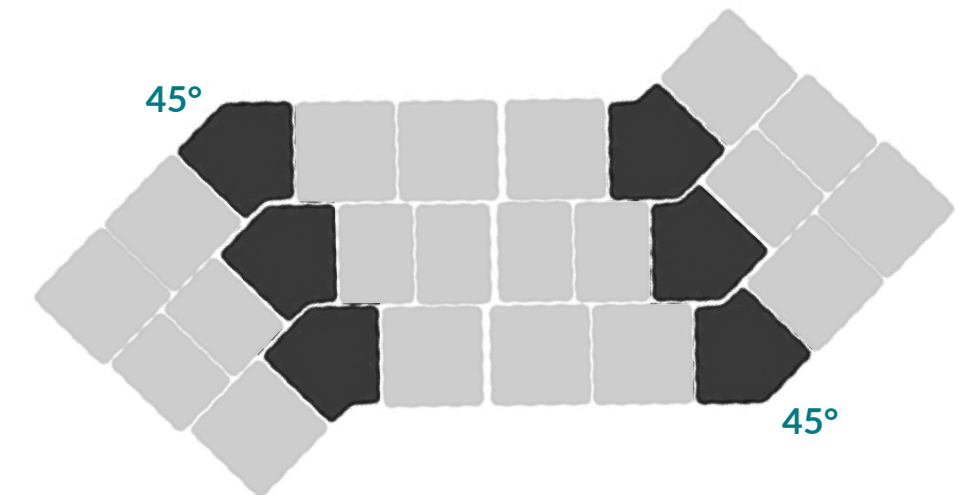

AALTO CORNER TRAYS MF ☰ SF NEW 840