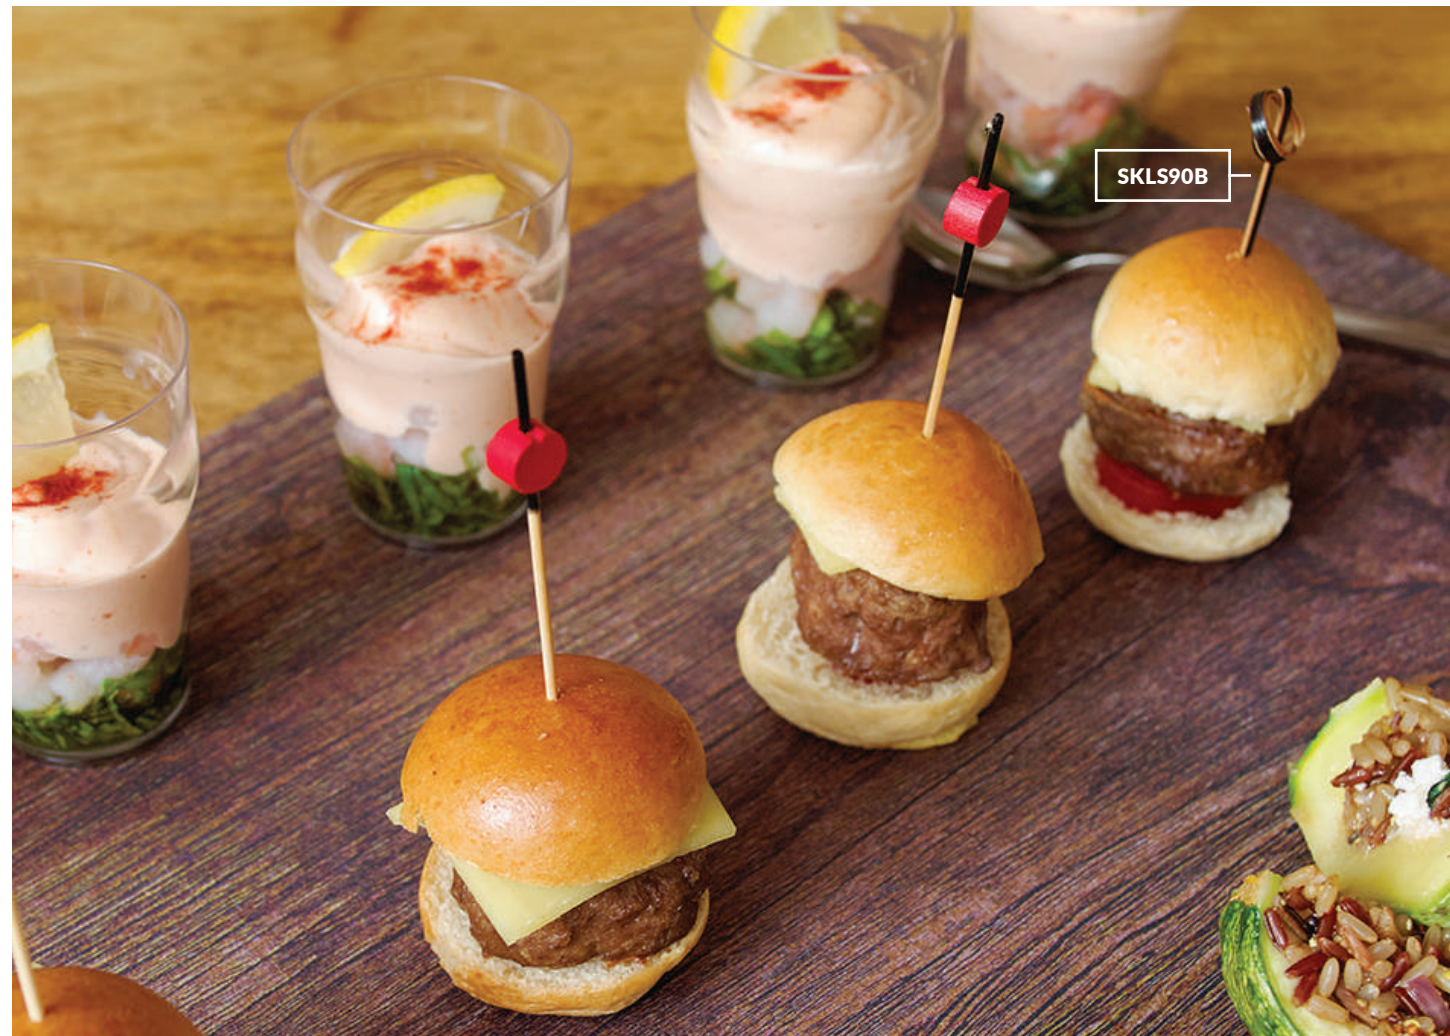

MAIN MENU

BUFFETWARE/
COUNTER DISPLAY

FOOD TO GO /
CATERING

- 1 Reusable Food to Go
- 2 Miniatures
- 3 Skewers & Cutlery
- 4 Catering Bowls
- 5 Catering Platters

TABLEWARE

DISPLAY
PROPS

- MELAMINE
- GASTRONORM
- CAN BE STACKED
- EXTRA LARGE
- NEW PRODUCT
- REPLACE DISPOSABLES
- SILICONE FEET
- EASILY RECYCLED

Dalebrook®

www.dalebrook.com sales@dalebrook.com

+44 (0) 1376 510 101

BAMBOO SKEWERS

BAMBOO CUTLERY

CUTLERY

From elegant table settings to food on the go, our selection of bamboo cutlery, accessories and utensils provide many practical and attractive serving options.