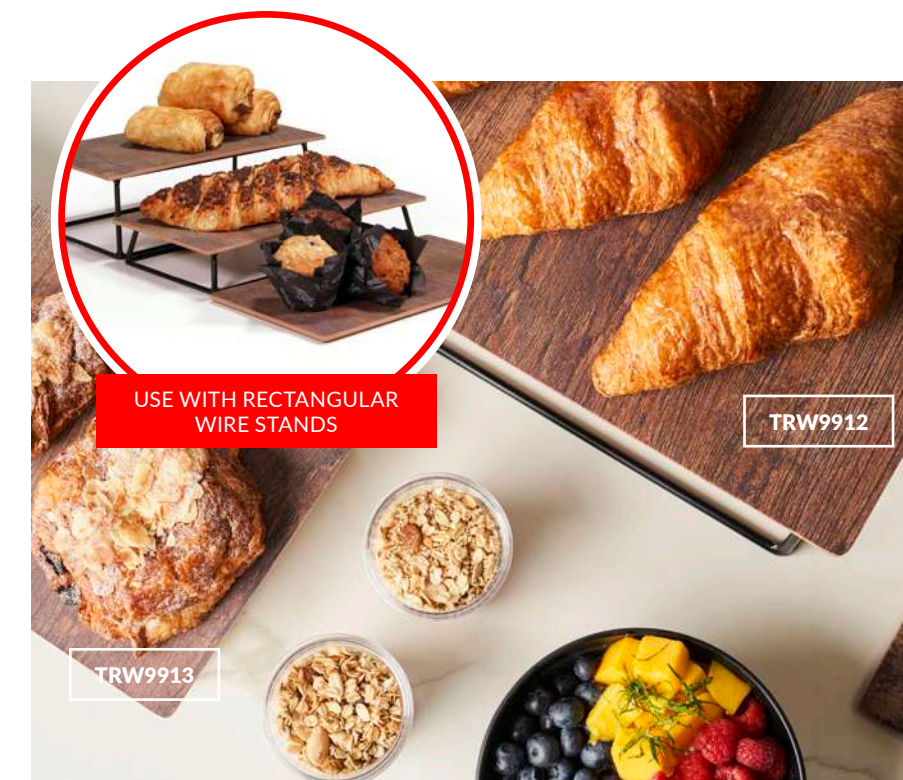

USE WITH RECTANGULAR WIRE STANDS