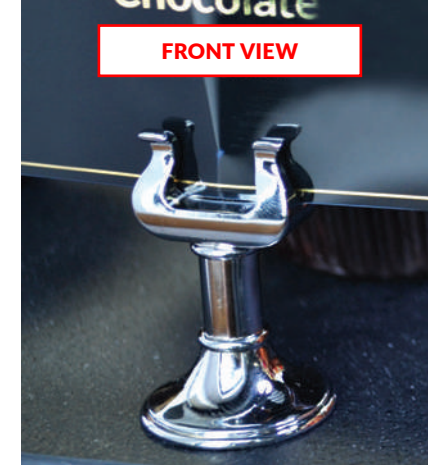

BUFFETWARE/
COUNTER DISPLAY

FOOD TO GO /
CATERING

TABLEWARE

DISPLAY
PROPS

1 Dividers

2 Garnish

3 Point of Sale

- MELAMINE
- GASTRONORM
- CAN BE STACKED
- EXTRA LARGE
- NEW PRODUCT
- REPLACE DISPOSABLES
- SILICONE FEET
- EASILY RECYCLED

Dalebrook®

www.dalebrook.com sales@dalebrook.com

+44 (0) 1376 510 101

TICKET PINS

Nylon Flat Top Pin
65mm
TK66 White
TKB66 Black
TKC66 Clear
Sold in packs of 10

Nylon Square Top Pin
65mm
TK661 White
TKB661 Black
Sold in packs of 10

TICKET CLAMPS

Black Polycarbonate Shelf Clamp
TKB61 50mm
Sold in packs of 10

CLAMPS IN TOP & BOTTOM

CLAMPS ONTO SHELF

TICKET STANDS

Nylon Ticket Holder
20 x 20 x 16mm
TK100 White
TKB100 Black
Sold in packs of 10

Zinc Alloy Spoon & Fork Ticket Clamp
TK30 58mm
Sold individually

Zinc Alloy Harp Ticket Stand
TK35 40mm
Sold in packs of 10