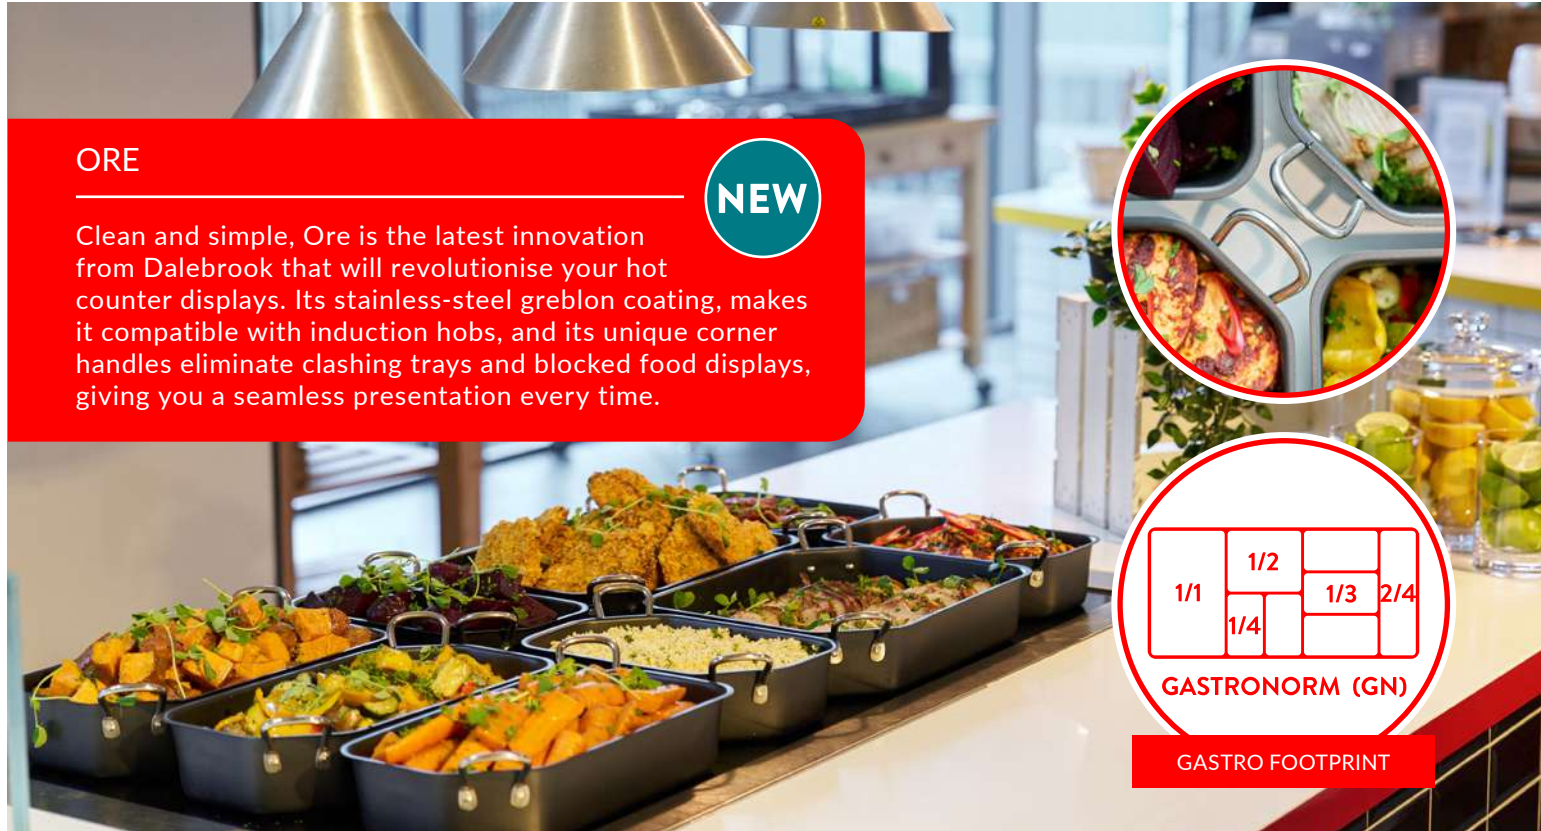

COUNTER DISPLAY & BUFFETWARE

- 1 Display Stands
- 2 Trays & Platters
- 3 Dishes
- 4 Bowls
- 5 Utensils

FOOD TO GO / CATERING

TABLEWARE

DISPLAY PROPS

- MF MELAMINE
- GN GASTRONORM
- CS CAN BE STACKED
- XL EXTRA LARGE
- NEW NEW PRODUCT
- RE USE REPLACE DISPOSABLES
- SF SILICONE FEET
- RECYCLE EASILY RECYCLED

Dalebrook

www.dalebrook.com sales@dalebrook.com

+44 (0) 1376 510 101

HOT COUNTER

ORE CS GN NEW