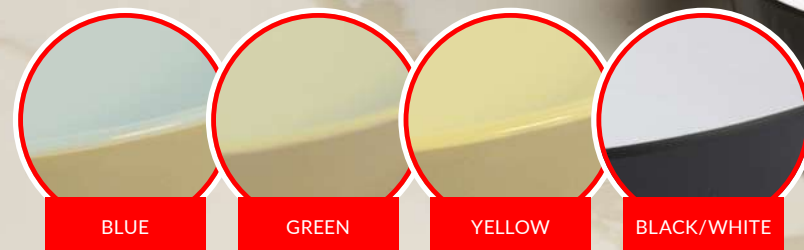

MAYFAIR

Simple and clean, Mayfair is a minimalistic Bento box. Available in three sizes, room service and poolside dining is covered. Much like our best selling Oasis range, the plate doubles as a lid for transporting food to the diners. Now available in the two tone black and white.