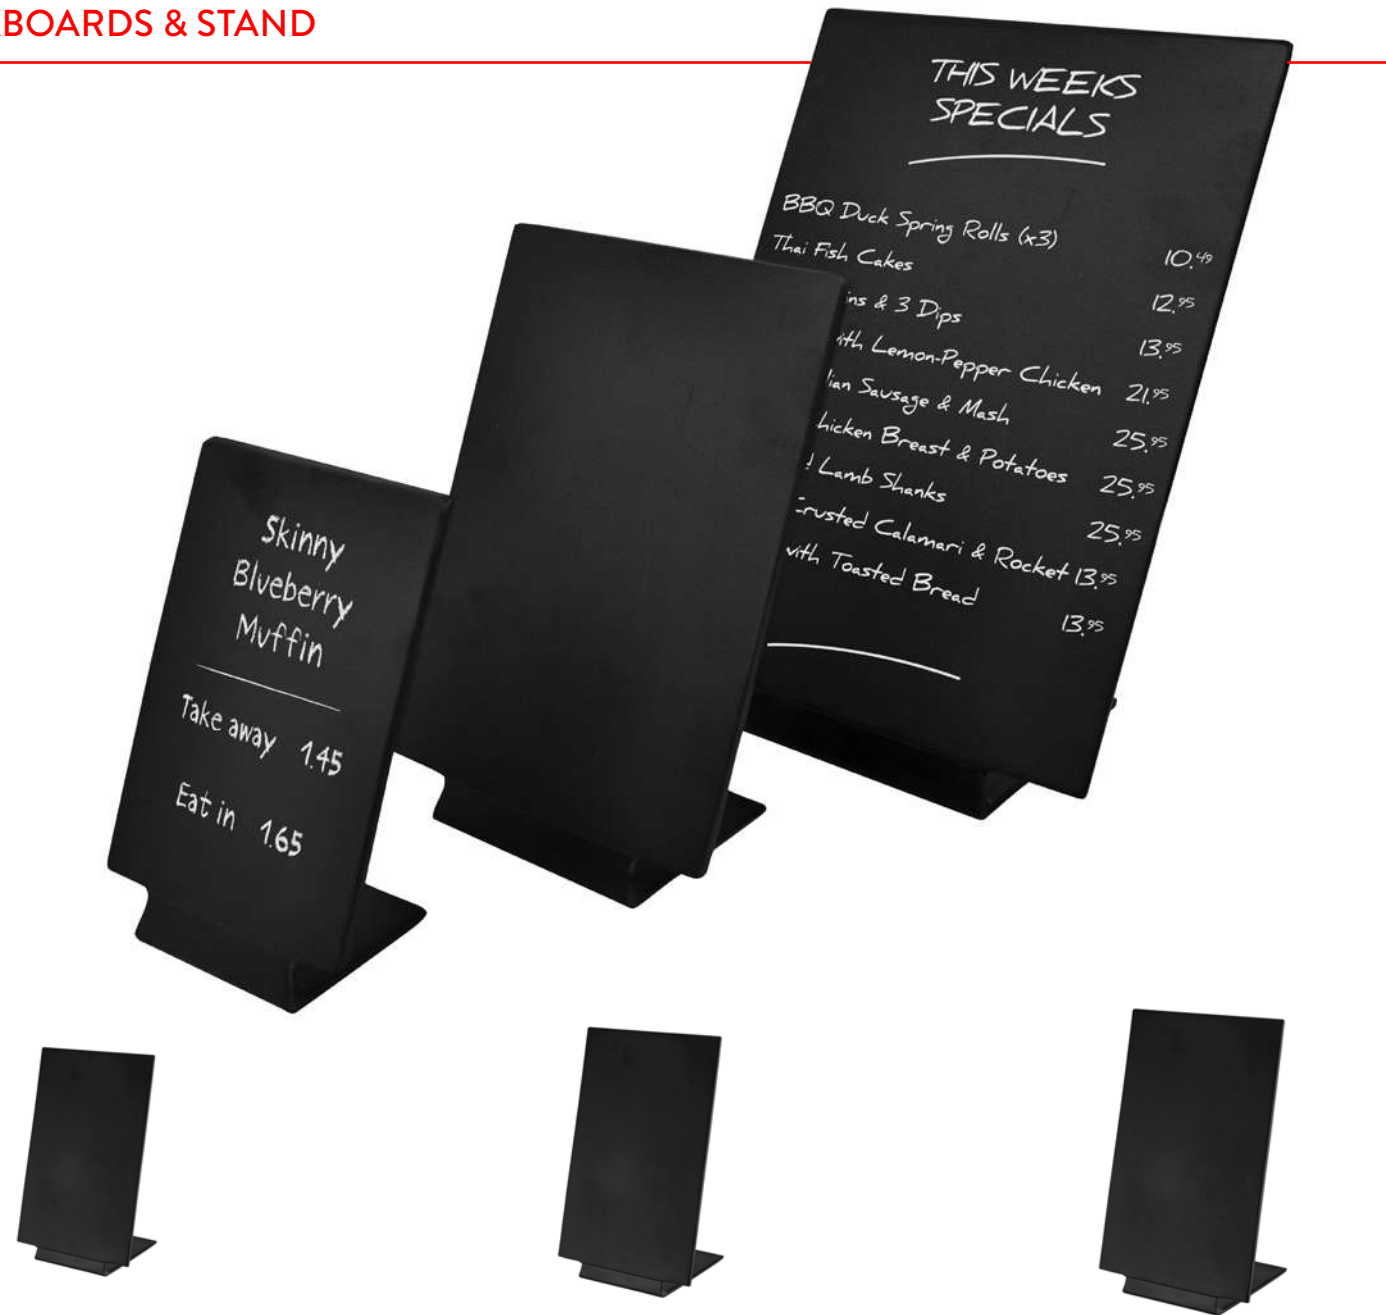

 FOOD TO GO /
CATERING

 TABLEWARE

 DISPLAY
PROPS

1 Dividers

2 Garnish

3 Point of Sale

CHALKBOARDS & STAND

Matt Finish Melamine Chalkboard
TKBM1600 148 x 105mm A6