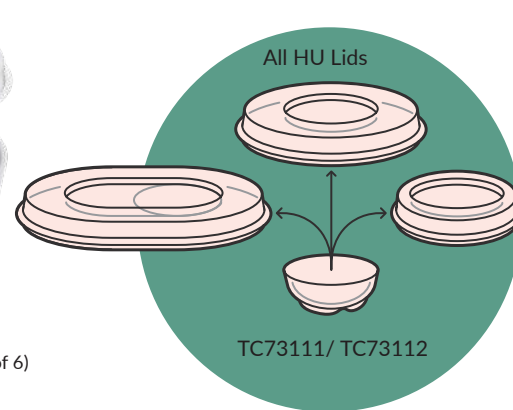

MAIN MENU

BUFFETWARE/
COUNTER DISPLAY

FOOD TO GO /
CATERING

1 Reusable Food to Go

2 Miniatures

3 Skewers & Cutlery

4 Catering Bowls

5 Catering Platters

TABLEWARE

DISPLAY
PROPS

- MELAMINE
- GASTRONORM
- CAN BE STACKED
- EXTRA LARGE
- NEW PRODUCT
- REPLACE DISPOSABLES
- SILICONE FEET
- EASILY RECYCLED

Dalebrook®

www.dalebrook.com sales@dalebrook.com

+44 (0) 1376 510 101

HU

30ml / 1oz

HU SAN Dip Pot (sold in packs of 24)
TC7311L Lid 77 dia. x19mm
TC73111 Pot 74 dia. x19mm

60ml / 2oz

HU SAN Dip Pot (sold in packs of 24)
TC7311L Lid 77 dia. x19mm
TC73112 Pot 74 dia. x27mm

285ml / 10oz

HU SAN Dessert Pot (sold in packs of 12)
TC7312L Lid 99 dia. x19mm
TC73122 Pot 94 dia. x60mm

235ml / 8oz

HU Pot & SAN Lid (sold in packs of 12)
TC7313L Lid 123 dia. x18mm
T73131 Pot 122 dia. x36mm

355ml / 12oz

HU Pot & SAN Lid (sold in packs of 12)
TC7313L Lid 123 dia. x18mm
T73132 Pot 122 dia. x50mm

478ml / 16oz

HU Pot & SAN Lid (sold in packs of 12)
TC7313L Lid 123 dia. x18mm
T73133 Pot 122 dia. x67mm

700ml / 23oz

HU Bowl & SAN Lid (sold in packs of 6)
TC7317L Lid 158 dia. x18mm
T73171 Bowl 150 dia. x60mm

1L / 33oz

HU Bowl & SAN Lid (sold in packs of 6)
TC7318L Lid 187 dia. x18mm
T73181 Bowl 185 dia. x60mm

700ml / 23oz

HU Bowl & SAN Lid (sold in packs of 12)
TC7315L Lid 190x153x18mm
T73151 Tray 190x149x45mm

1L / 33oz

HU Bowl & SAN Lid (sold in packs of 6)
TC7316L Lid 227x187x18mm
T73161 Tray 225x185x45mm

CLOSED LOOP SYSTEM

1

FOOD TO GO / CATERING - REUSABLE FOOD TO GO