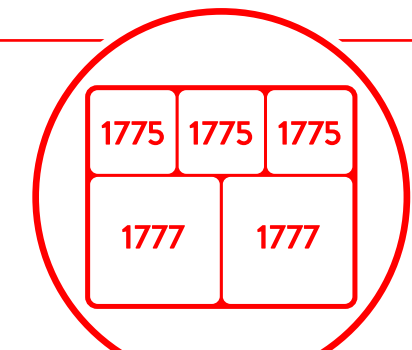

CREATE THE PERFECT
DISPLAY