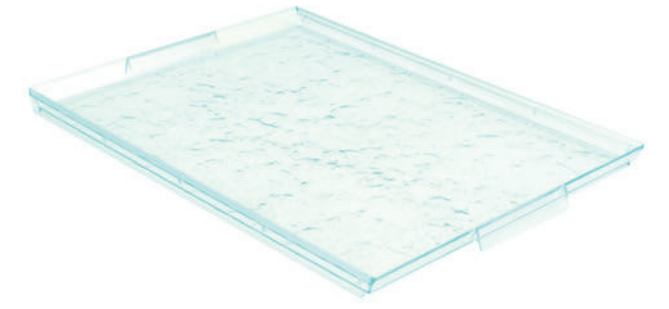

GLAZZ ATLAS