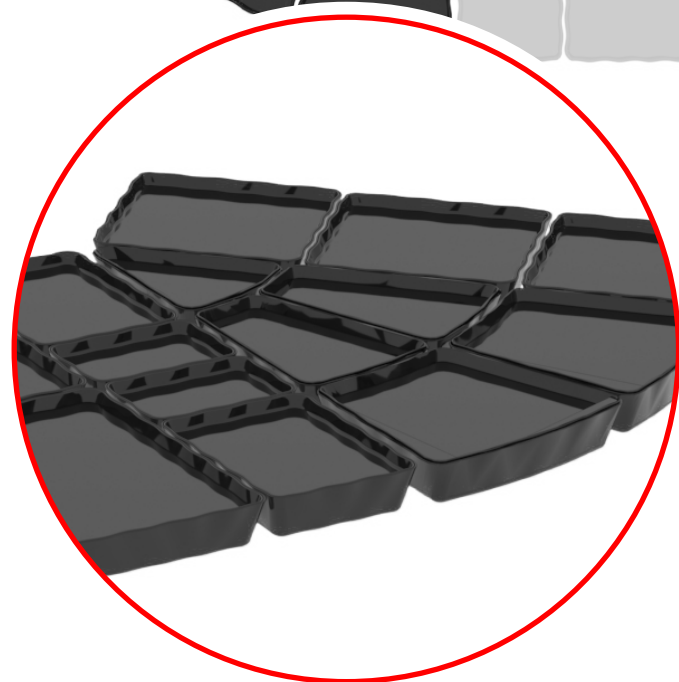

+44 (0) 1376 510 101

AALTO 360° TRAYS MF ☰ SF 840

Aalto Tray
TB2446 Tray 230x185x20mm 255ml
TB2436 Dish 244x200x60mm 1.3L

Aalto Tray
TB2447 Tray 270x198x20mm 380ml
TB2437 Dish 282x210x60mm 1.8L

Aalto Tray
TB2448 Tray 280x305x20mm 730ml
TB2438 Dish 286x315x60mm 2.8L