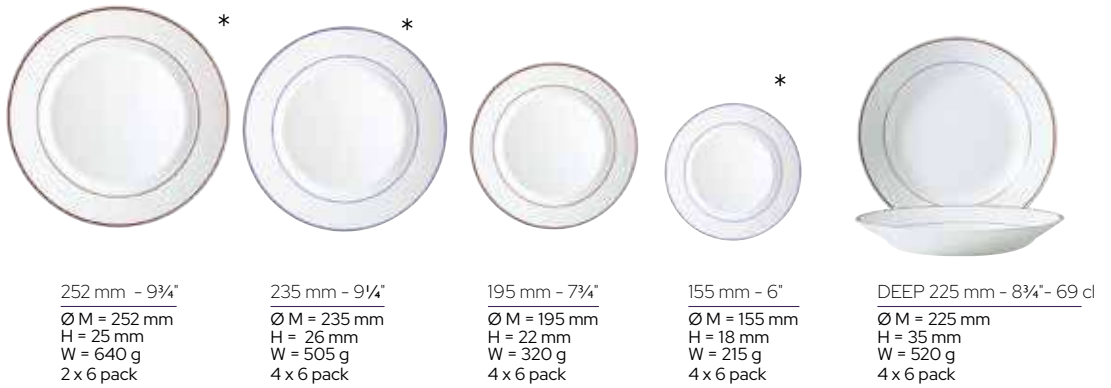

Filet Bordeaux / Filet Delft

ARCOROC OPAL

PERFECTLY STACKABLE / * CONTROLLED WEIGHT / PROFESSIONAL 2000 CYCLES

252 mm - 9¾"
Ø M = 252 mm
H = 25 mm
W = 640 g
2 x 6 pack

235 mm - 9¼"
Ø M = 235 mm
H = 26 mm
W = 505 g
4 x 6 pack

195 mm - 7¾"
Ø M = 195 mm
H = 22 mm
W = 320 g
4 x 6 pack

155 mm - 6"
Ø M = 155 mm
H = 18 mm
W = 215 g
4 x 6 pack

DEEP 225 mm - 8¾" - 69 cl
Ø M = 225 mm
H = 35 mm
W = 520 g
4 x 6 pack

<i>Filet Bordeaux</i>	P 3955	22589	22605	22548	22563
<i>Filet Delft</i>	P 3956	22597	22613	22555	22571

120 mm - 4¾"
31.5 cl - 11oz
Ø M = 120 mm
H = 47 mm
W = 200 g
6 x 6 pack

19 cl - 6¾ oz
Ø M = 105 mm
Ø W/O handle = 78 mm
H = 64 mm
W = 190 g
4 x 12 pack

51 cl - 18oz
Ø M = 132 mm
H = 74 mm
W = 265 g
6 x 6 pack