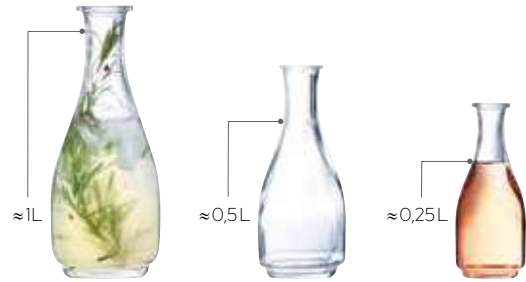

Carre

ARCOROC

GAUGED ITEM

≈1L

1 L - 35 oz
Ø M = 120 mm
H = 255 mm
W = 750 g

53675
6 pack

≈0,5L

0.5 L - 17½ oz
Ø M = 96 mm
H = 199 mm
W = 350 g

53673
12 pack

≈0,25L

0.25 L - 9 oz
Ø M = 62 mm
H = 162 mm
W = 205 g

53674
12 pack

Quadro

Luminarc

1,7 L + LID

Ø M = 163 mm
Ø w/o handle = 124 mm
H = 256 mm
W = 845 g

30629
6 pack

1,1 L + LID

Ø M = 125 mm
Ø w/o handle = 99 mm
H = 242 mm
W = 800 g

70361
6 pack