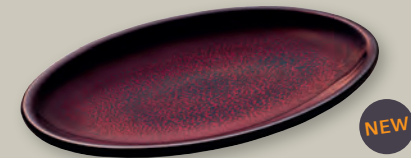

NEW

68-22-715
GLOW PLATTER OVAL 36CM

ART-NR: 7 01 2036 91 003000
SIZE: 36x24cm / 14.5x9.5"
WEIGHT: 1300g
HEIGHT: 3,5cm / 1.4"
PACK SIZE: 2