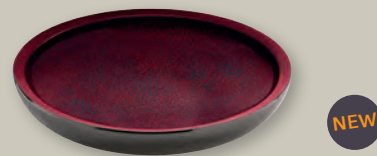

NEW

68-23-774
GLOW DIP DISH ROUND 9CM

ART-NR: 7 01 3509 91 003000
 SIZE: Ø9cm / Ø3.5"
 VOLUME: 0,07l / 2.4oz
 WEIGHT: 100g
 HEIGHT: 2,6cm / 1"
 PACK SIZE: 12

NEW

68-22-711
GLOW PLATE DEEP COUP ROUND 18CM

ART-NR: 7 01 1318 91 003000
 SIZE: Ø18cm / Ø6.8"
 VOLUME: 0,38l / 12.8oz
 WEIGHT: 490g
 HEIGHT: 4,1cm / 1.6"
 PACK SIZE: 2