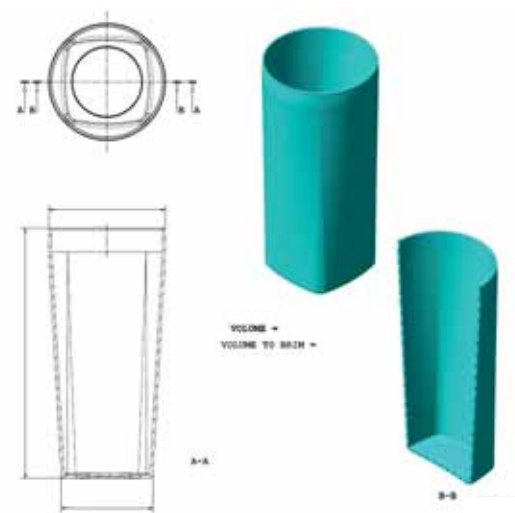

Bespoke Design

BBP can develop bespoke products for you or your customer from unique designed drinking/ serving vessels to personalised printing and decorating of our existing ranges.

We will take your concept from initial design to final production with full CAD & 3D model facilities and the option of SLA models for you and your customer to handle prior to full production.