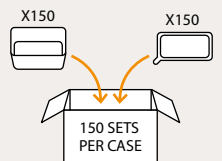

SPEED YOUR DELIVERY UP
the best packaging for your delivered meals

FastPac

100% Designed for Bumpy Roads

Starter Kit

FASTPAC COMBO FOOD SERVICE

RANGE

Base and lid in one case for more convenience

To help restaurants and small kitchens to work with Fastpac more easily we launch 3 combo boxes (base and lid in the same case) for more convenience.

Our new range in combo format, available in our 3 best seller Fastpac solutions, offers many significant advantages. This "All in one" solution, with 150 containers and 150 lids per case, enables space saving.

STACKABLE

TEMPERATURE
-18°C
+120°C

Discover more Delivery packaging best-sellers below & on-line: www.ascotwholesale.co.uk

COURSETYPE/ APPLICATION	DESCRIPTION	PICTURE	CODE	CAPACITY (ML)	DIM (CM) COMBO	DIM (CM) BASE	PACK/ CASE
MAIN COURSE	COMBO RECT. CONTAINER+CLEAR LID		HOTCOM78130	900	23 x17x5	23 X17X2	2X75 p.
	COMBO RECT.2COMP. CONTAINER+CLEAR LID		HOTCOM78229	900	23 x17x5	23 X17X2	2X75 p.
SIDE DISH	COMBO SQUARE CONTAINER+CLEAR LID		HOTCOM76116	500	16 x16x4	17 X17X2	3X50 p.