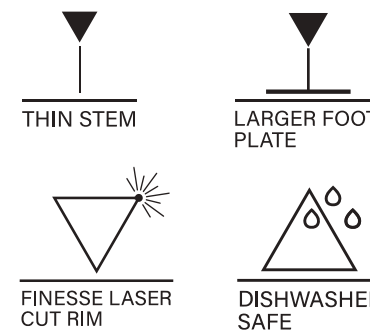

Features and Benefits

- Sophisticated and elegant design
- Perfect bowl shape to enhance the wine's taste experience
- Elegant stem of 6mm
- All items have a fine laser cut rim
- Enlarged foot plate on large wine glasses
- Dishwasher safe