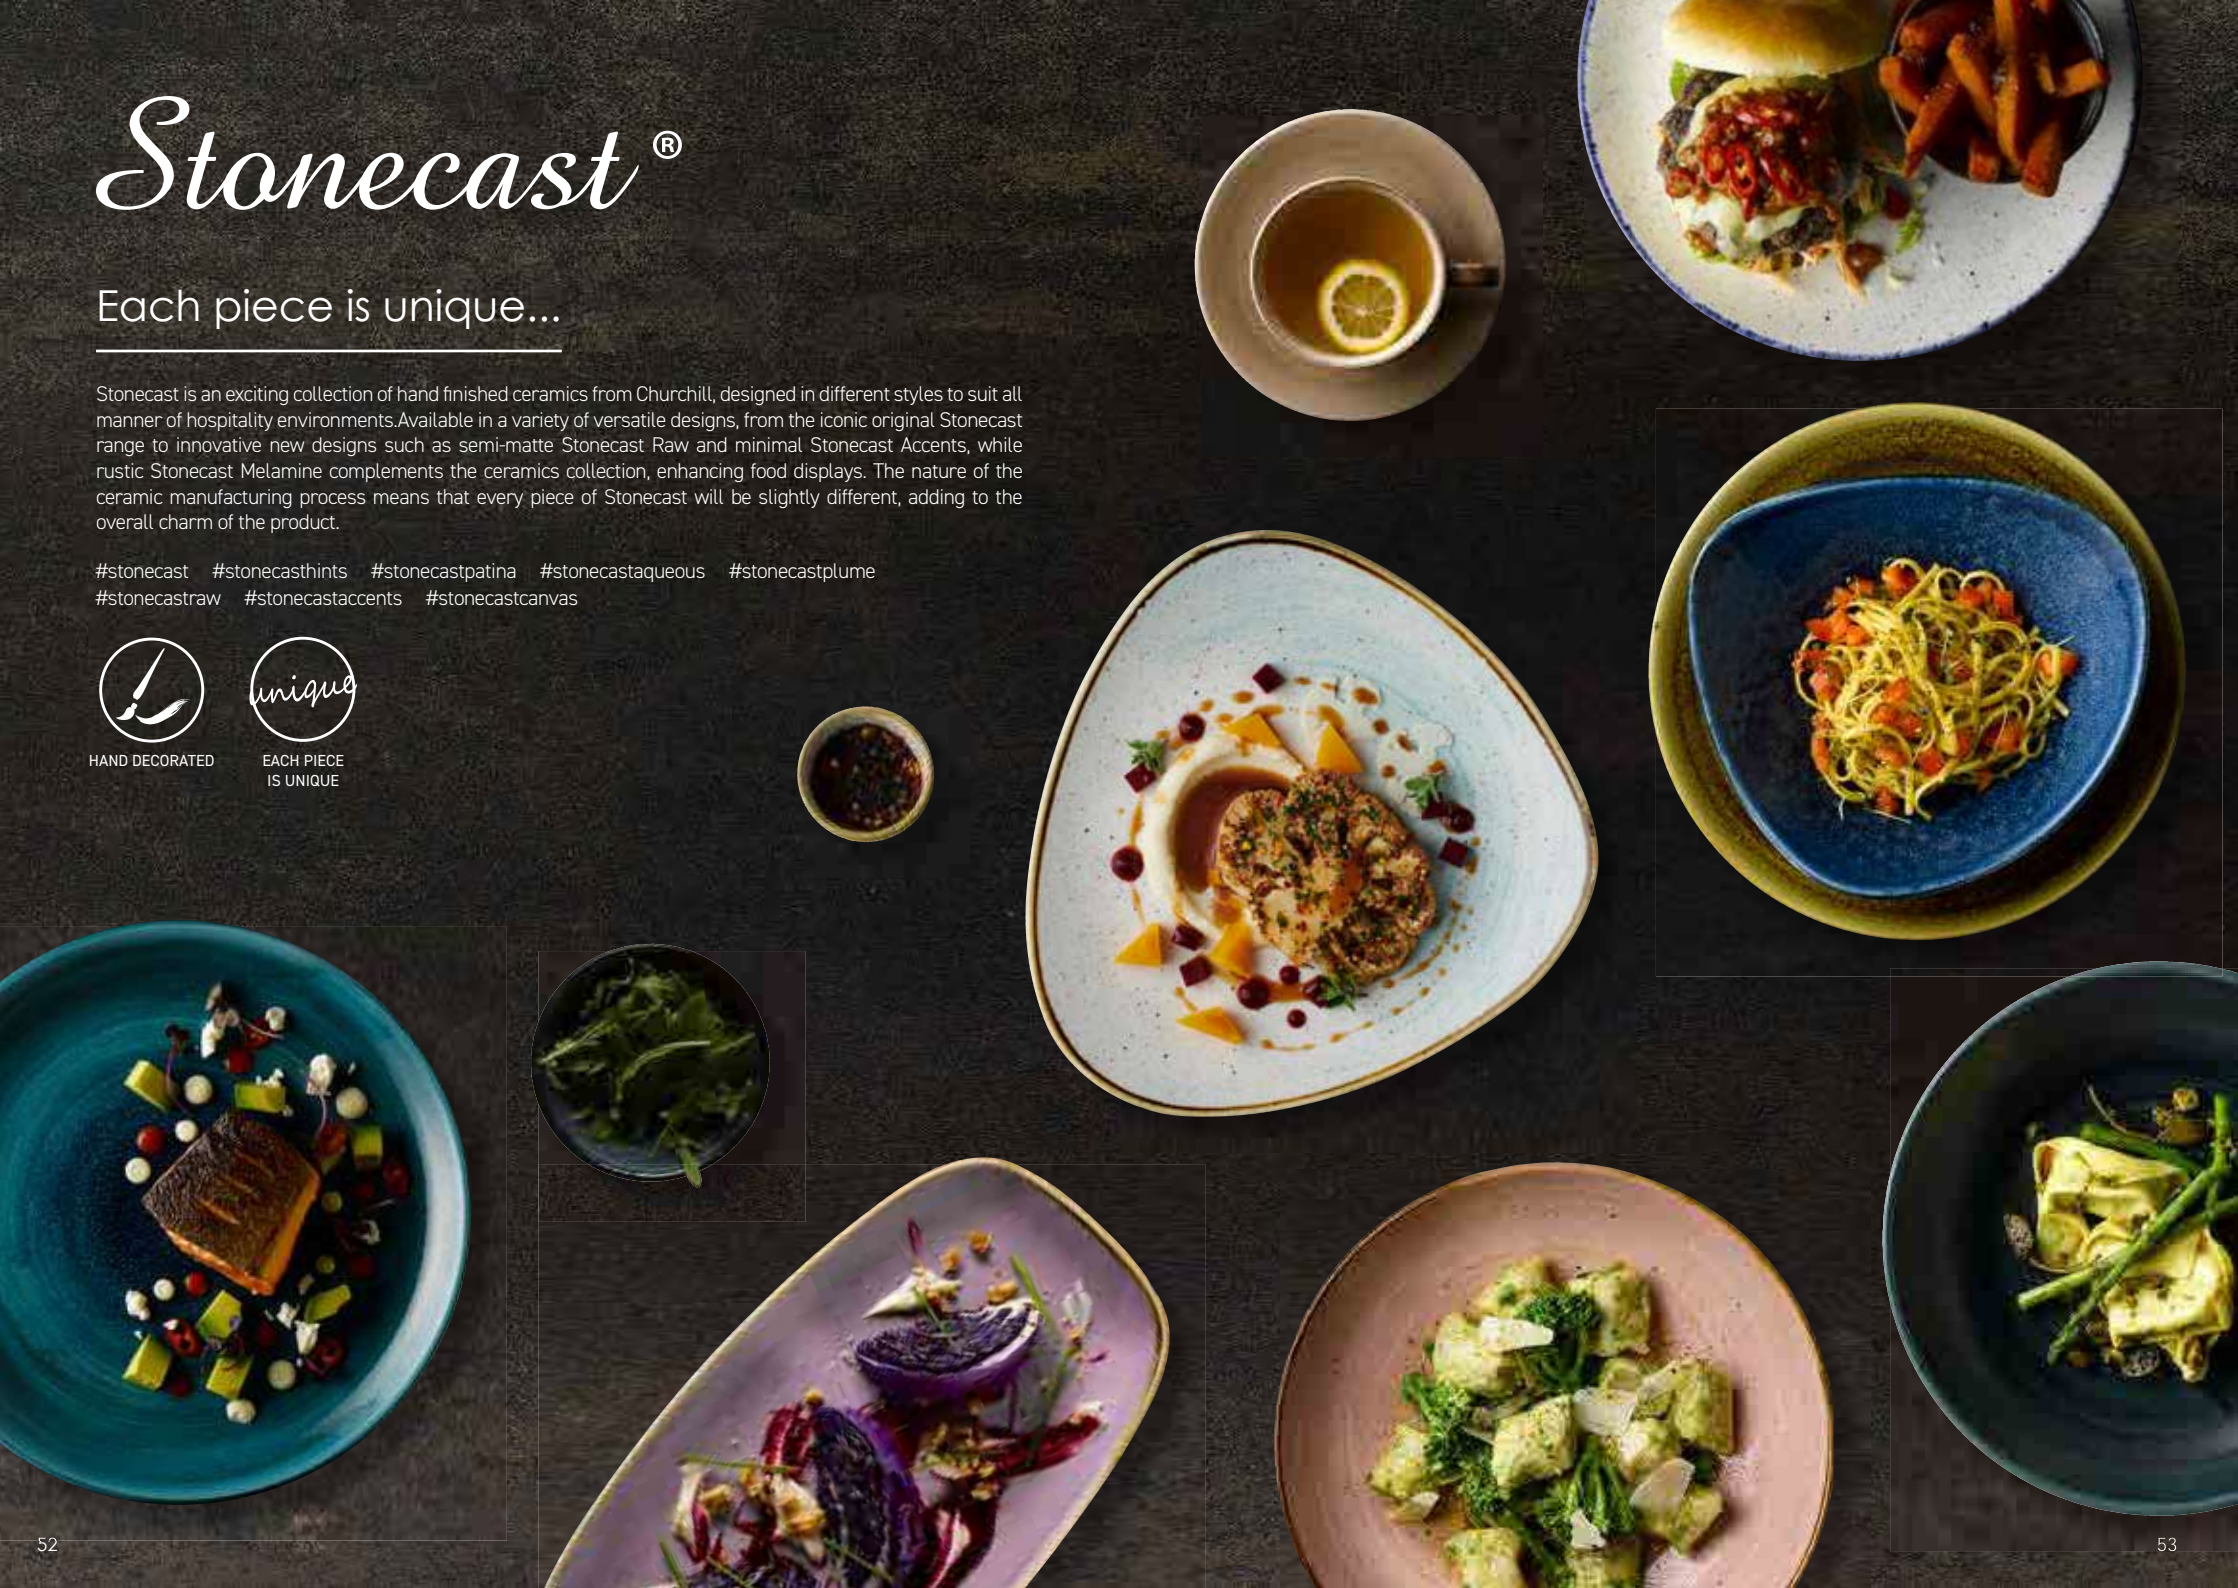

Stonecast®

Each piece is unique...

Stonecast is an exciting collection of hand finished ceramics from Churchill, designed in different styles to suit all manner of hospitality environments. Available in a variety of versatile designs, from the iconic original Stonecast range to innovative new designs such as semi-matte Stonecast Raw and minimal Stonecast Accents, while rustic Stonecast Melamine complements the ceramics collection, enhancing food displays. The nature of the ceramic manufacturing process means that every piece of Stonecast will be slightly different, adding to the overall charm of the product.

#stonecast #stonecasthints #stonecastpatina #stonecastaqueous #stonecastplume
#stonecastraw #stonecastaccents #stonecastcanvas

HAND DECORATED

EACH PIECE IS UNIQUE