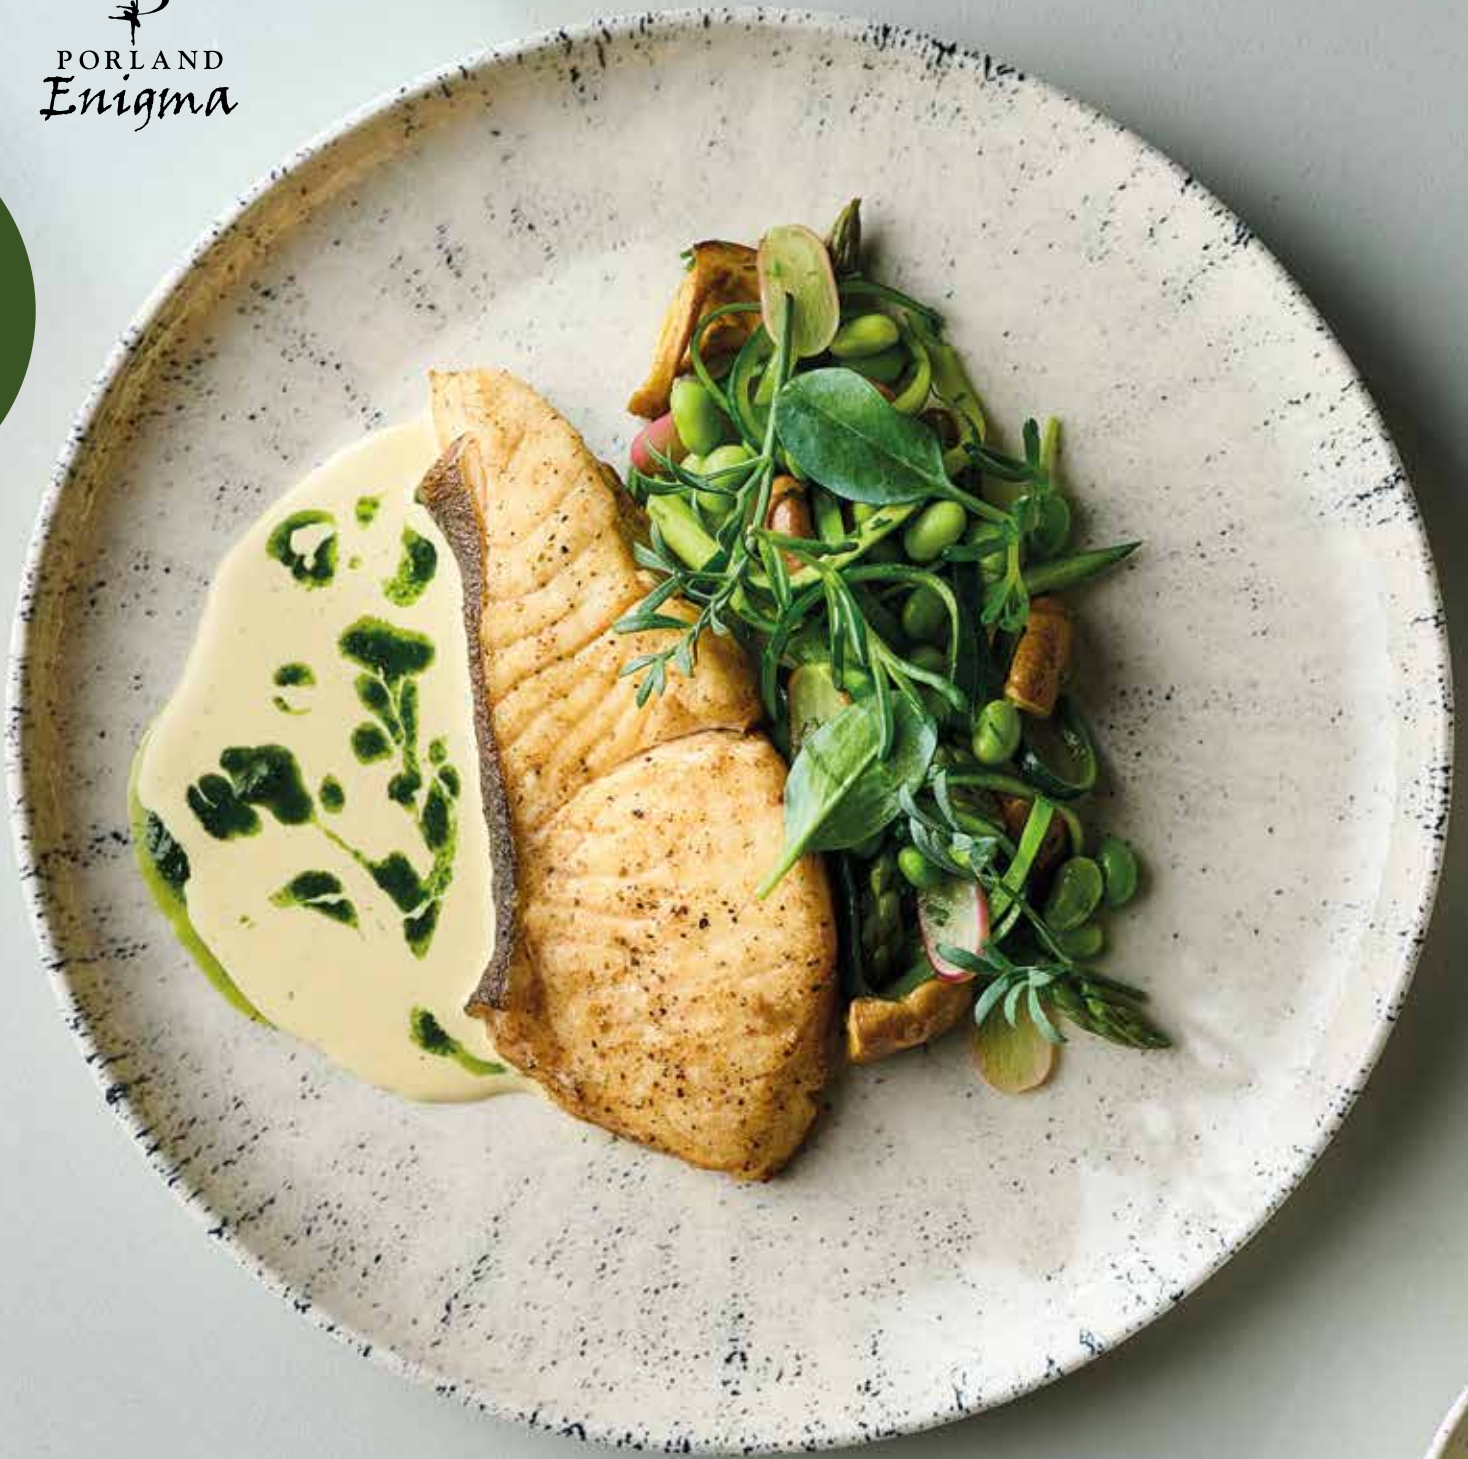

High-shine and semi-matte glazes create impressive visual effects, offering a breadth of choice to suit varied menus and interiors.

Drift

Reef

Wave

Ripple

Sand

Swirl

Drift Coupe Plates