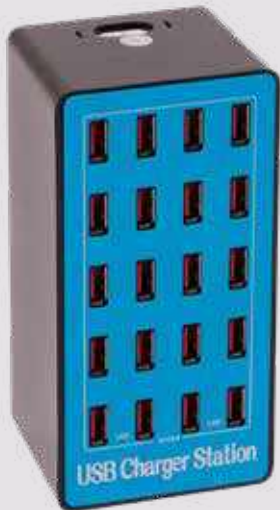

Accessories

NEW

Table Presentation

QI Wireless Charging Pad 6 in 1

CHARG06

Features:

- Supplied with UK Plug
- 6 Point charging capability for ease
(Just place the lamps on the pad and charging will commence)