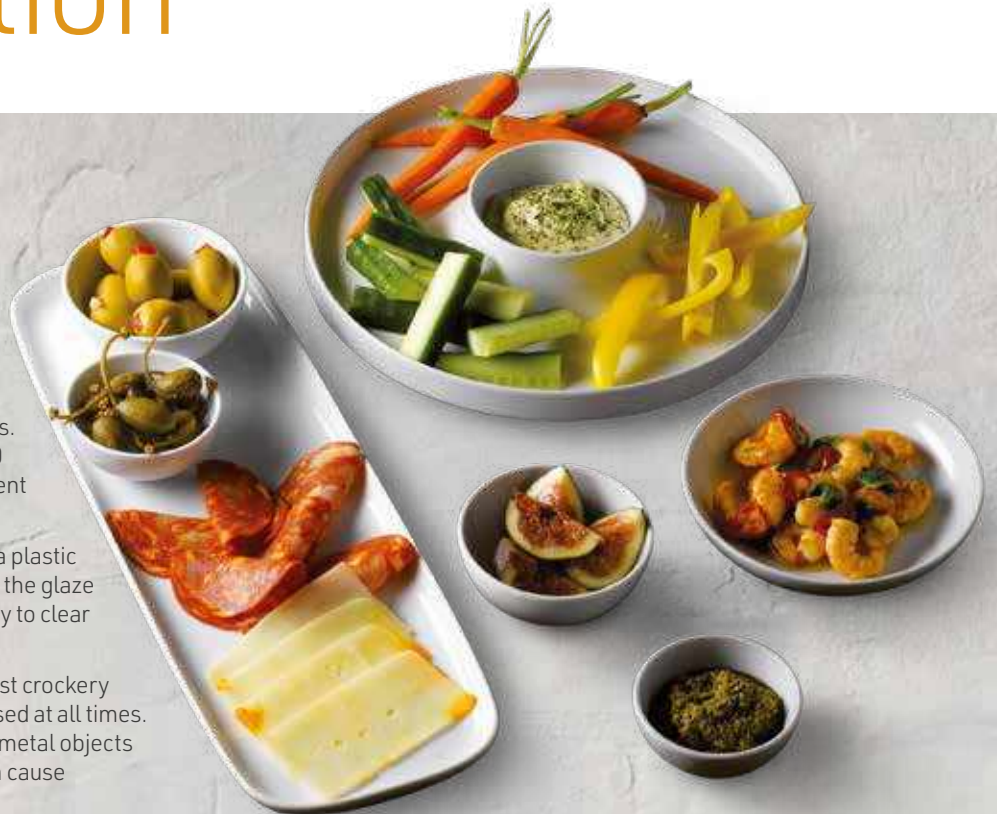

Product care information

Ceramic

All ceramic products are suitable for machine dishwashing.

It is important that the manufacturers washing guidelines be followed at all times. Excessive rinse temperatures i.e. above 60 degrees Celsius and overdosing of detergent will cause damage to the glaze surface.

If removing food residue prior to washing a plastic scraper should be used to avoid damaging the glaze surface. Never use metal utensils or cutlery to clear plates as this can cause metal marking.

Cutlery should never be washed in amongst crockery and specialist cutlery baskets should be used at all times. Do not machine wash crockery with other metal objects such as baking sheets and pans as this can cause metal marking.

Use rubber or plastic mats on stainless steel surfaces and shelving in order to reduce the potential for metal marking.