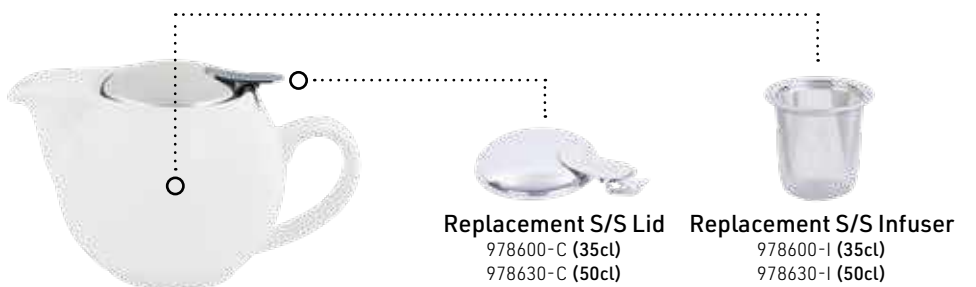

Mix and Match

To create striking combinations

Bevande

- Sage: 978373
- Slate: 978374
- Stone: 978376
- Breeze: 978378
- Mist: 978383
- Maize: 978381
- Aqua: 978380
- Raven: 978375
- Rosso: 978372
- Bianco: 978371

- Sage: 978423
- Slate: 978424
- Stone: 978426
- Breeze: 978428
- Mist: 978433
- Maize: 978431
- Aqua: 978430
- Raven: 978425
- Rosso: 978422
- Bianco: 978421

- Sage: 978503
- Slate: 978504
- Stone: 978506
- Breeze: 978508
- Mist: 978513
- Maize: 978511
- Aqua: 978510
- Raven: 978505
- Rosso: 978502
- Bianco: 978501

- Sage: 978603
- Slate: 978604
- Stone: 978606
- Breeze: 978608
- Mist: 978613
- Maize: 978611
- Aqua: 978610
- Raven: 978605
- Rosso: 978602
- Bianco: 978601

- Sage: 978633
- Slate: 978634
- Stone: 978636
- Breeze: 978638
- Mist: 978643
- Maize: 978641
- Aqua: 978640
- Raven: 978635
- Rosso: 978632
- Bianco: 978631

Saucer
(for Intorno Mug)
Pk: (6) 14cm / 5 1/2"

- Sage: 978393
- Slate: 978394
- Stone: 978396
- Breeze: 978398
- Mist: 978403
- Maize: 978401
- Aqua: 978400
- Raven: 978395
- Rosso: 978392
- Bianco: 978391