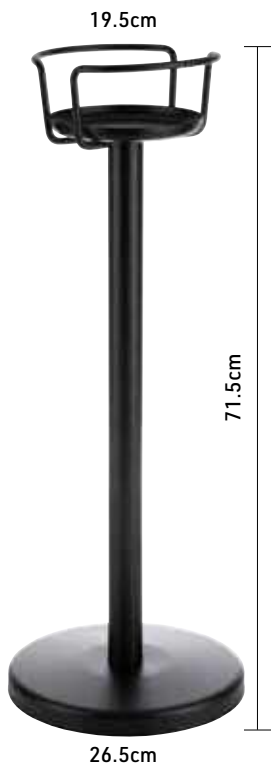

Hammered Bottle Cooler
(includes removable drip tray)
36130 Pk: (1) 37 x 23cm / 14¹/₂" x 9" (8 Ltr)

Moscow Mule Bottle Cooler
Antique Hammered Copper look
(Stainless Steel)
93330 Pk: (1) 21 x 20cm / 8¹/₃" x 8" (5 Ltr)