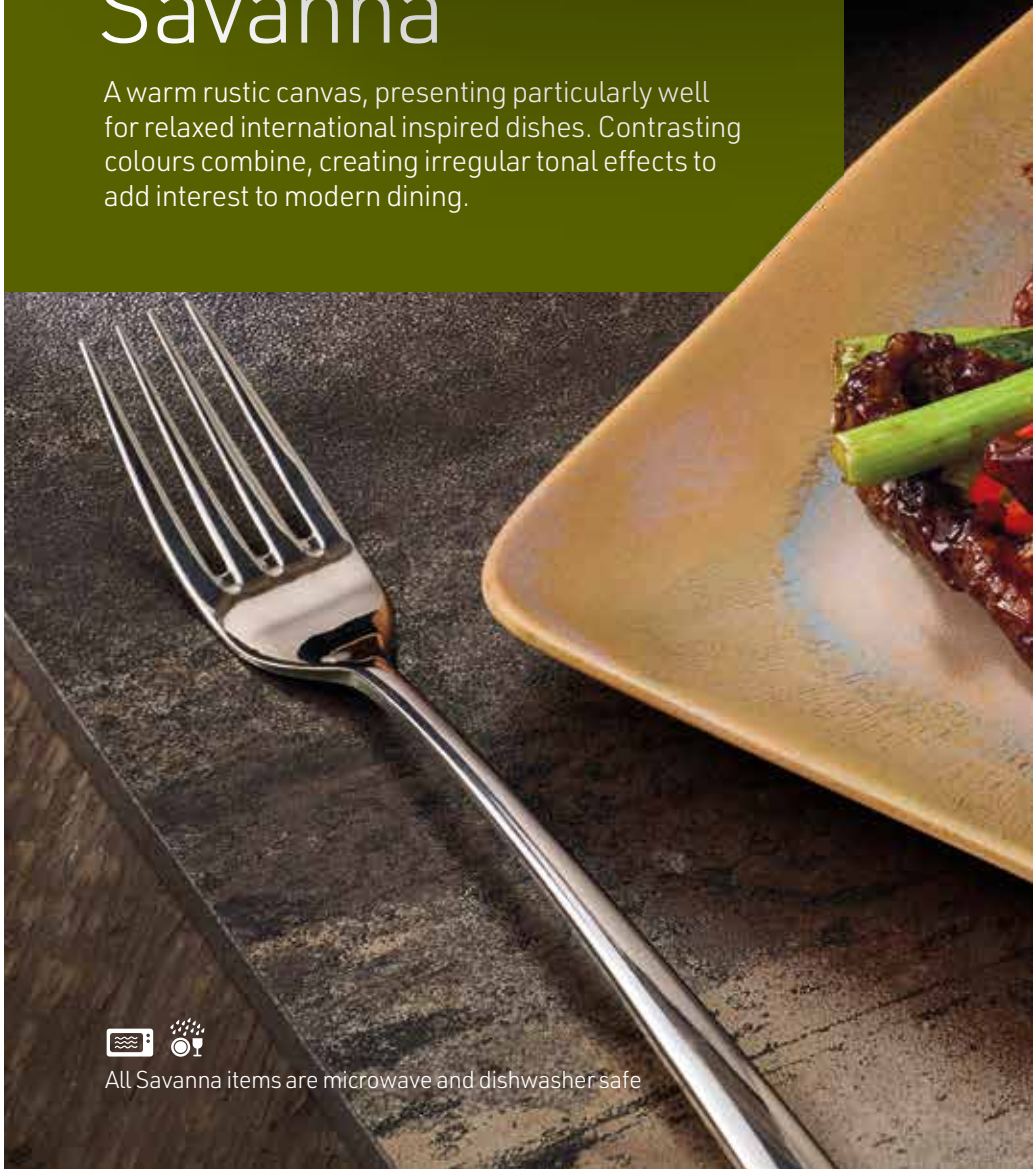

Savanna Coupe Bowl

17DC28SA Pk: (6) 27cm / 10¹/₂"

(62cl / 21oz)

Savanna

A warm rustic canvas, presenting particularly well for relaxed international inspired dishes. Contrasting colours combine, creating irregular tonal effects to add interest to modern dining.