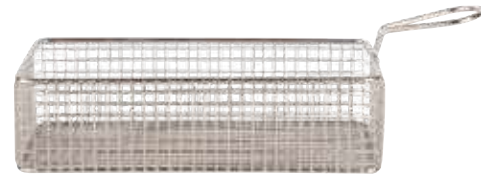

CB0020 Pk:(6) 13 x 18cm / 5" x 7"

6 Slice Chrome Toast Rack

CB0031 Pk:(1) 14 x 7cm / 5 1/2" x 2 3/4"

Chip Basket
CB0001 Pk: (6)
8 x 7.5cm / 3" x 3"

Service Basket
CB0003 Pk: (6)
9 x 9cm / 3 1/2" x 3 1/2"

Square Basket
CB0007 Pk: (12)
9.5 x 9.5 x 6cm