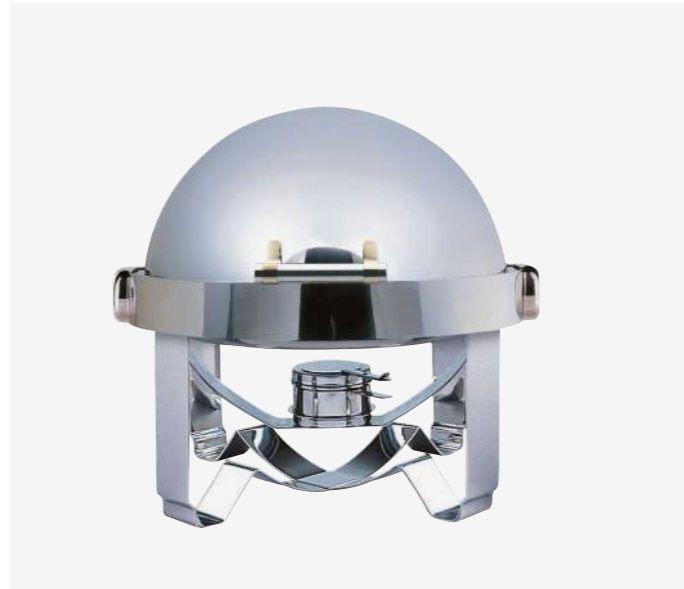

SDM / SDL-R14S
Round S/Steel Legs
Stainless Steel
Medium 40 × 40 cm / 4L
Large 46 × 43.6 cm / 6L