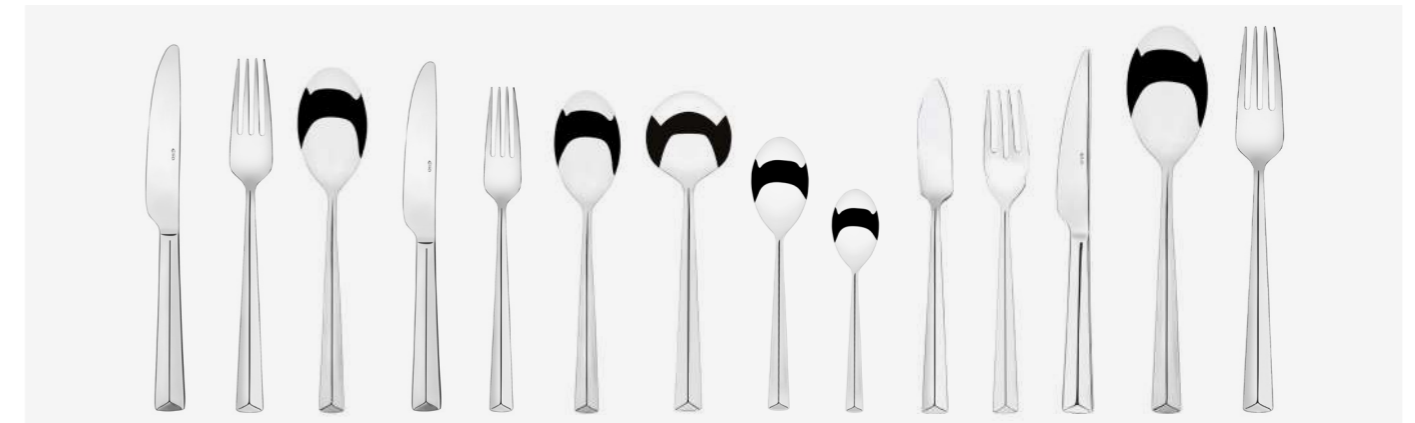

Jester

For a unique design to uplift any table setting, Elia's Jester cutlery is a brilliant choice. With its attractive curves and featuring a distinctive spherical tip, this collection really stands out. Crafted from 18% Chrome for a long-lasting shine and 10% Nickel to help prevent corrosion, each piece of Jester cutlery has been highly polished to a mirror finish. Featuring a wide range of accessory items to enable continuity when dining, Jester is an ideal selection from the Elia cutlery collection.

18/10 Stainless Steel - 16 Piece Cutlery Range

ITEM	SPECIFICATION	INNER BOX QTY.	OUTER BOX QTY.
Table Knife	Solid 1 Piece	1 doz.	20 doz.
Table Fork	4.0mm	1 doz.	20 doz.
Table Spoon	4.0mm	1 doz.	20 doz.
Dessert Knife	Solid 1 Piece	1 doz.	20 doz.
Dessert Fork	4.0mm	1 doz.	20 doz.
Dessert Spoon	4.0mm	1 doz.	20 doz.
Soup Spoon	4.0mm	1 doz.	20 doz.

Lavino

A twist on a classic, Elia's Lavino cutlery is a unique and eye catching range. This pattern benefits from a line detailing down the centre of each piece, with a subtle triangular accent. Finished in 18/10 Stainless Steel to an exceptional mirror shine and a heavy gauge, a selection of matching service items is available as part of the collection.