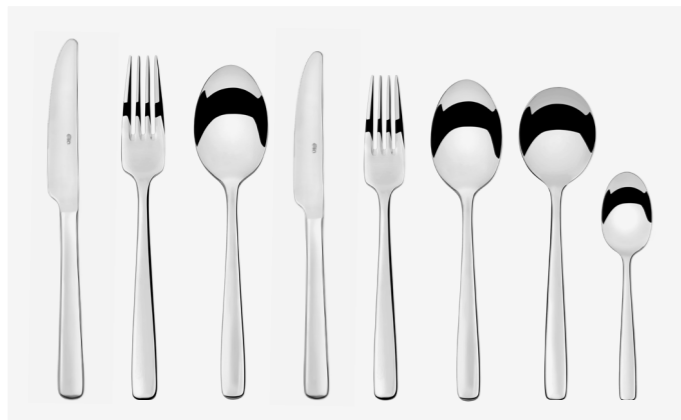

18/10 Stainless Steel - 8 Piece Cutlery Range

ITEM	SPECIFICATION	INNER BOX QTY.	OUTER BOX QTY.
Table Knife	Solid 1 Piece	1 doz.	20 doz.
Table Fork	4.0mm	1 doz.	20 doz.
Table Spoon	4.0mm	1 doz.	20 doz.
Dessert Knife	Solid 1 Piece	1 doz.	20 doz.
Dessert Fork	3.5mm	1 doz.	20 doz.
Dessert Spoon	3.5mm	1 doz.	20 doz.
Soup Spoon	3.5mm	1 doz.	20 doz.
Tea Spoon	3.0mm	1 doz.	20 doz.

Revenue

To add to their contemporary cutlery collection, Elia is pleased to welcome Revenue. A timeless design sure to lift any table setting. A classic silhouette reinterpreted into a new style, Revenue's profile is curvaceous with an elegant base that exudes pure modernity. Finished in 18/10 Stainless Steel with rolled edges and proportioned forms. Elia are pleased to offer Revenue as a refreshing addition to the market.