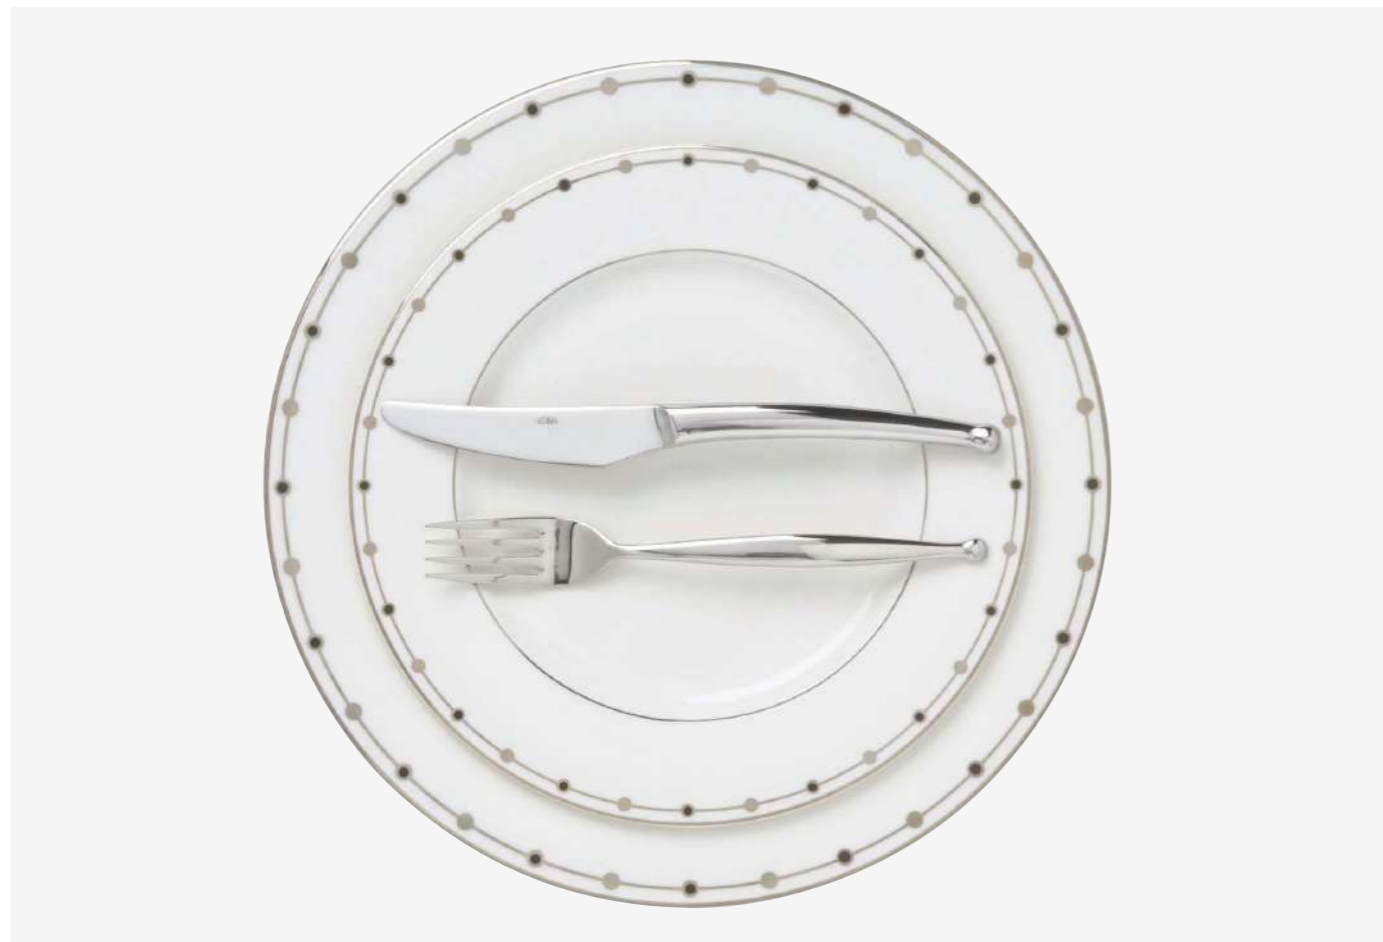

Jester

Elia's Jester range has the benefit of being perfectly at home both in a modern or traditional setting. With its beautiful real Platinum and shining black design, it is understated sophistication at its finest. This stunning Fine Bone China range has a delicate decoration but it is undoubtedly of strong and durable construction. A gorgeous backdrop to any display of fine cuisine. Elia cutlery is available to complement the Jester Fine Bone China collection. Not suitable for use in micro-wave ovens, hand wash recommended.