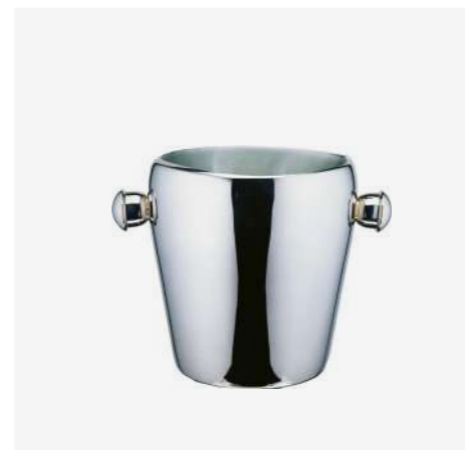

Classic Cooler - 18/10 Stainless Steel

WBD-17S
Deluxe Belly Shaped
Stainless Steel
Ø195mm / 170mm

WBD-20S
Deluxe Belly Shaped
Stainless Steel
Ø215mm / 200mm

*Fits with WBS-60DN Stand
pictured opposite*

Curved Cooler - 18/10 Stainless Steel