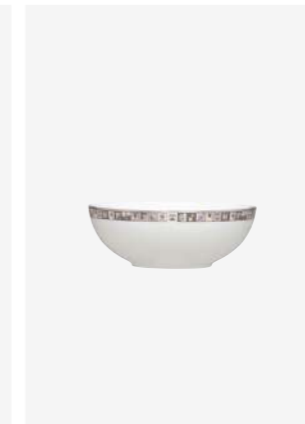

BK-OTB-145
Oatmeal / Cereal Bowl
50cl / 145mmØ
6pcs