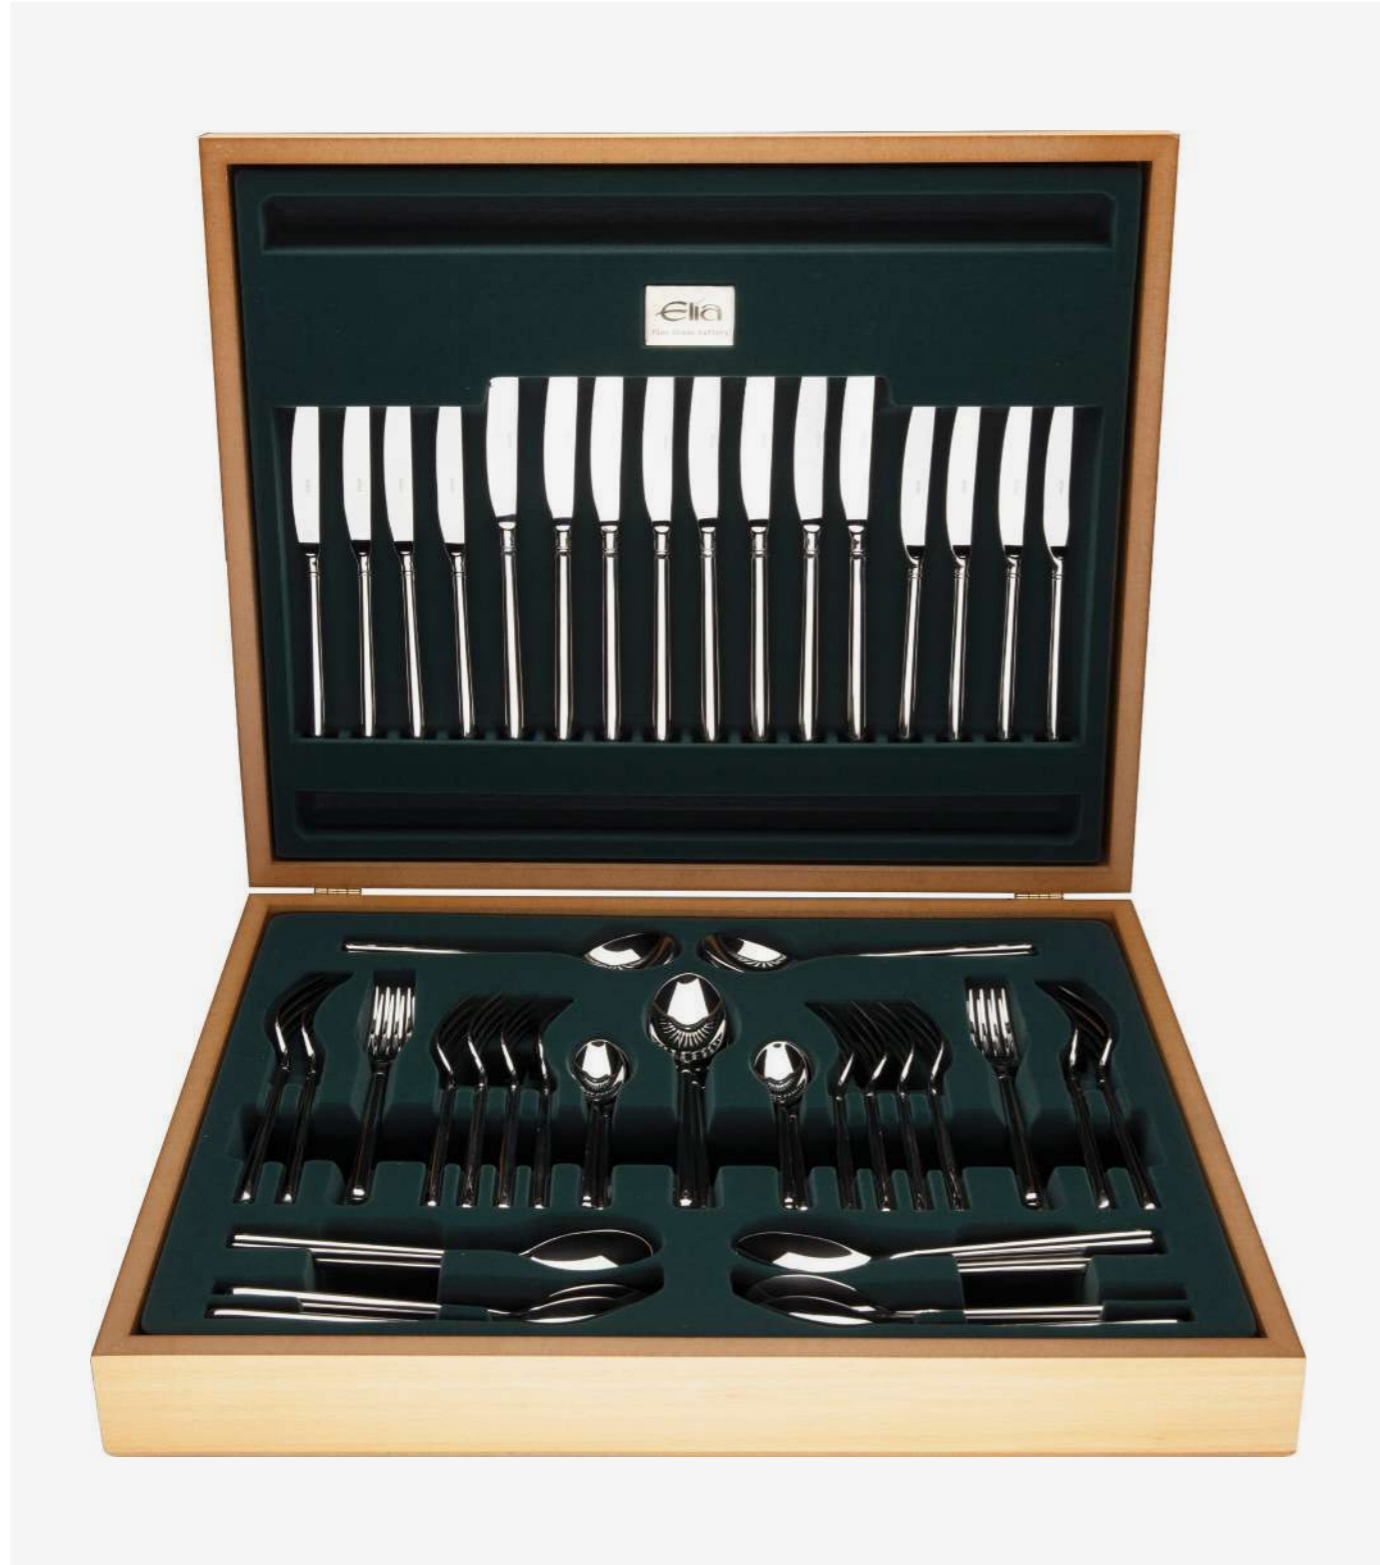

Beechwood Green

A beautiful way to present and store your contemporary Elia cutlery, this canteen has a smooth beechwood finish with a luxurious green velvet interior. This stylish canteen with its modern design is the perfect solution to keep your Elia cutlery safe whilst not in use. The beechwood canteen can accommodate most slim handle cutlery patterns in 44 or 60 piece sets. Due to the unique shape of Elia cutlery, specific designs can only be stored in certain canteens. Contact our Sales team for further advice on your ideal canteen option.