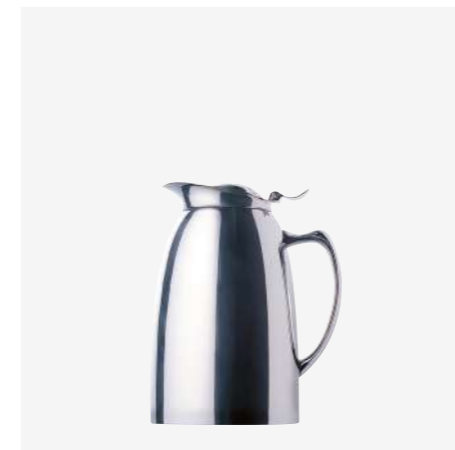

SCV-1800SM
Slimline Vacuum Server
Stainless Steel
1.8L

Beverage / Gravy Servers - 18/10 Stainless Steel

JDT-600C
Triangular Vacuum Server
Stainless Steel
0.6L

JDT-1000C
Triangular Vacuum Server
Stainless Steel
1.0L