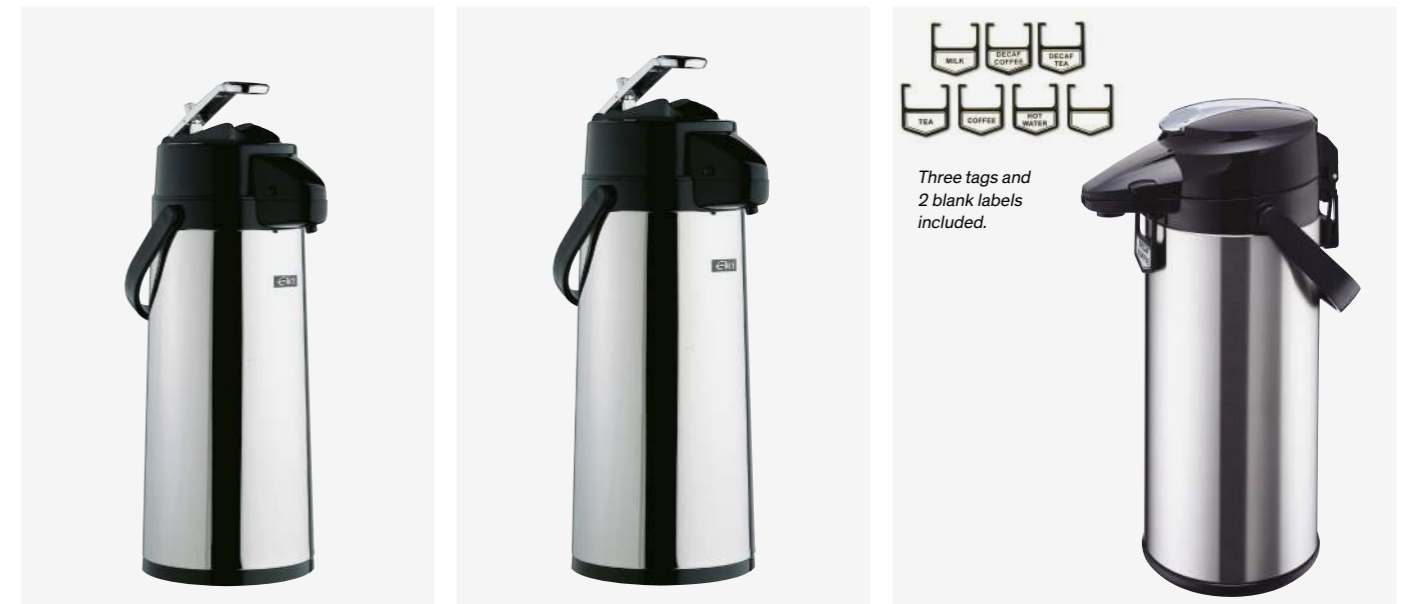

BDL-1900S
Airpot Lever-Type Dispenser
Stainless Steel
1.9L

BDL-2500S
Airpot Lever-Type Dispenser
Stainless Steel
2.5L

Three tags and
2 blank labels
included.

BGH-22SL
Airpot Lever-Type with Tags
Satin Stainless Steel
2.2L