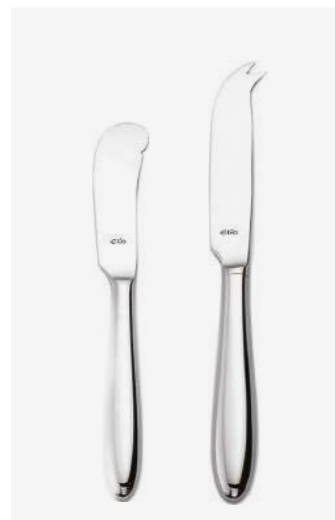

SIENA G CBS

Siena Cheese & Butter Knife Set