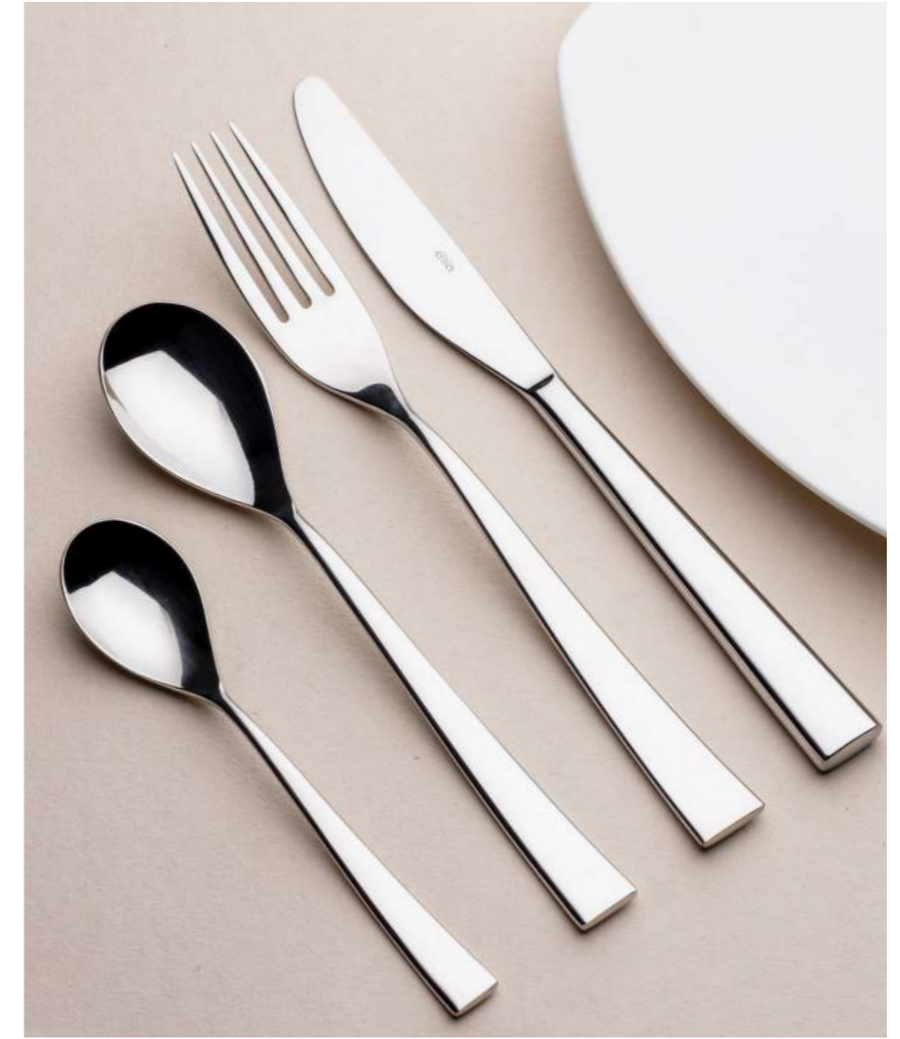

Safina

Featuring an ergonomic design with a generous gauge, this pattern from Elia owes its charm to its streamlined design and elegantly angular handle, adding a contemporary feel to an otherwise classic design. Expertly crafted to an exceptionally high specification in the highest quality 18/10 Stainless Steel and polished to smooth mirror finish.