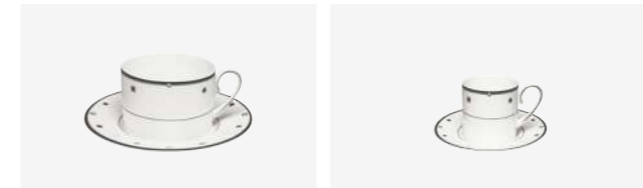

Shadow Fine Bone China

BS-PTL-190
Bread Plate
190mmØ
6pcs

BS-PTL-240
Salad / Dessert Plate
240mmØ
6pcs

BS-PTL-273
Dinner Plate
273mmØ
6pcs

BS-PTL-300
Oversized Dinner Plate
300mmØ
1pc

BS-TEC-024
Tea Cup
24cl
6pcs