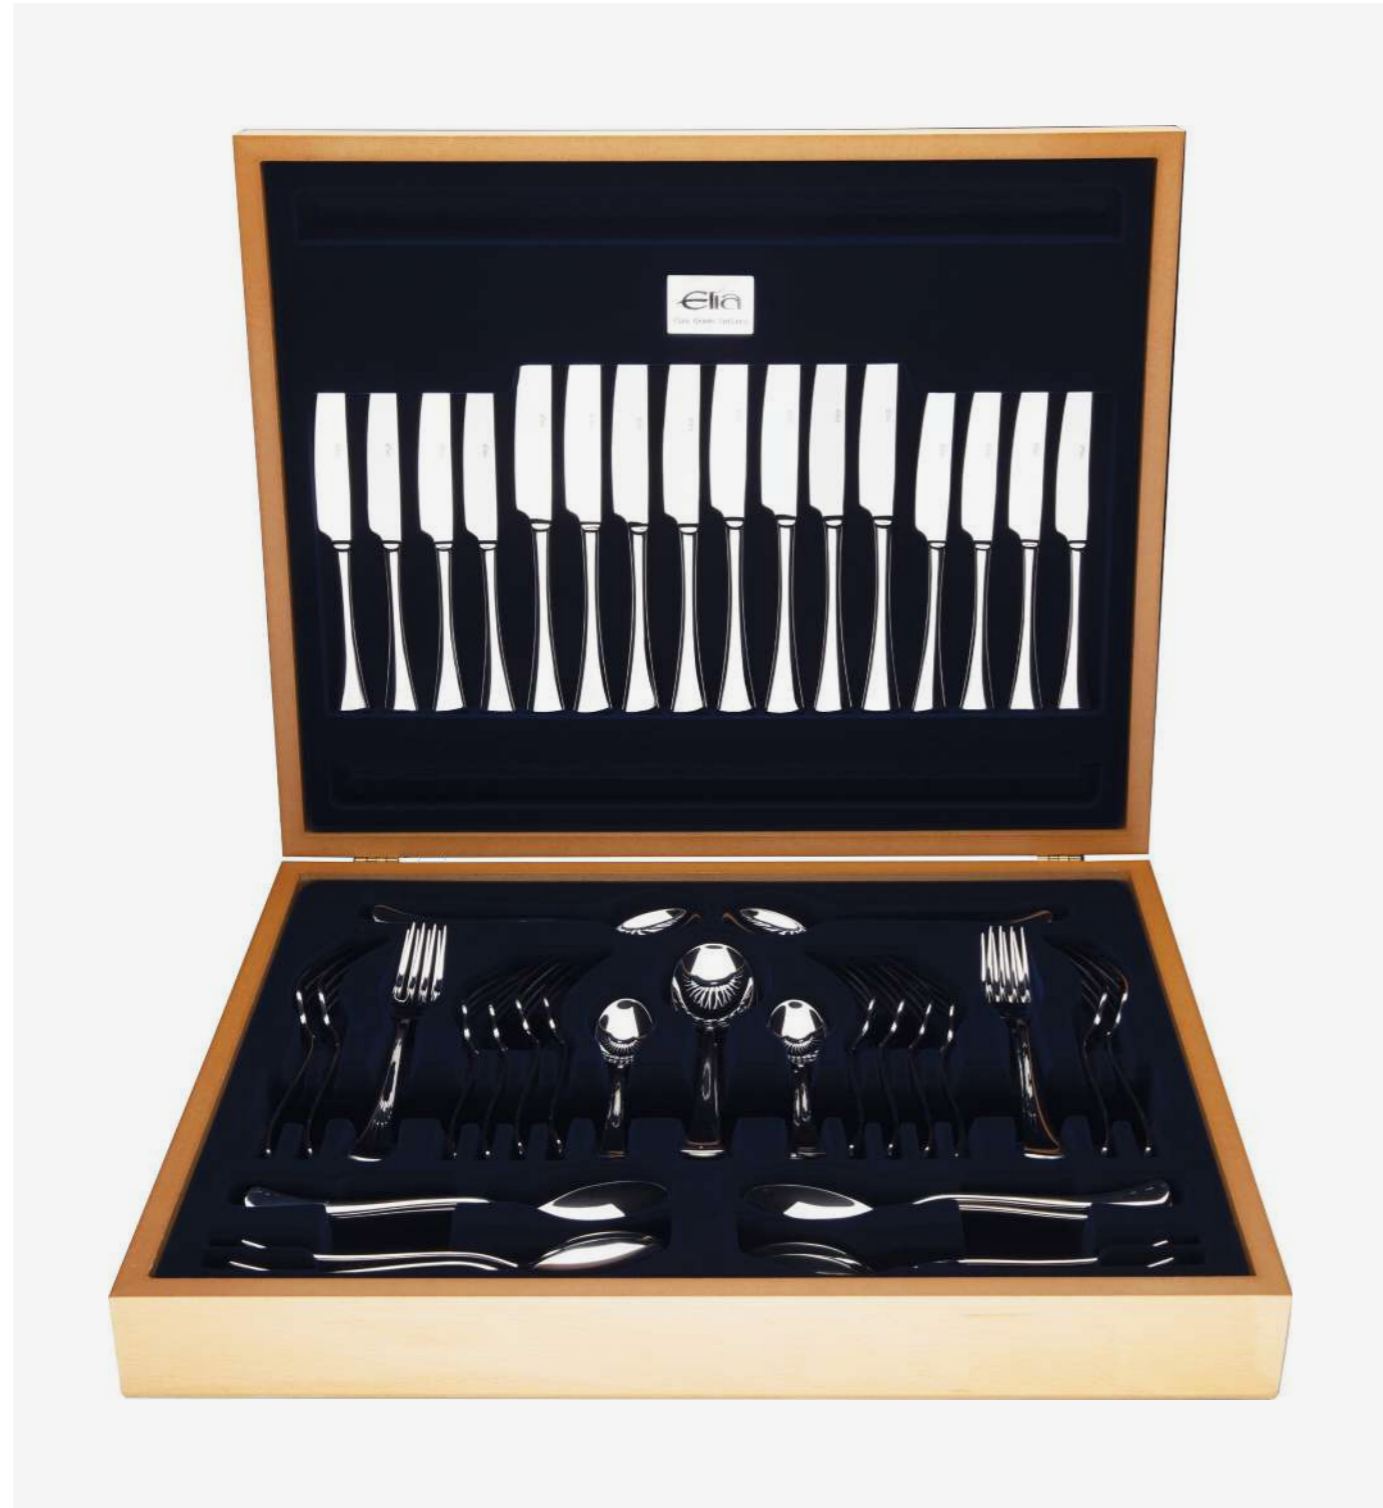

44 or 60pc Canteen - Slim

EJL-60NW

Beechwood / Green

Beechwood Blue

A beautiful way to present and store your contemporary Elia cutlery, these canteens have a smooth beechwood finish with a luxurious blue velvet interior. These stylish canteens with its modern design are the perfect solution to keep your Elia cutlery safe whilst not in use. The beechwood canteen can accommodate most cutlery patterns in 44 or 60 piece sets. Due to the unique shape of Elia cutlery, specific designs can only be stored in certain canteens. Contact our Sales team for further advice on your ideal canteen option.