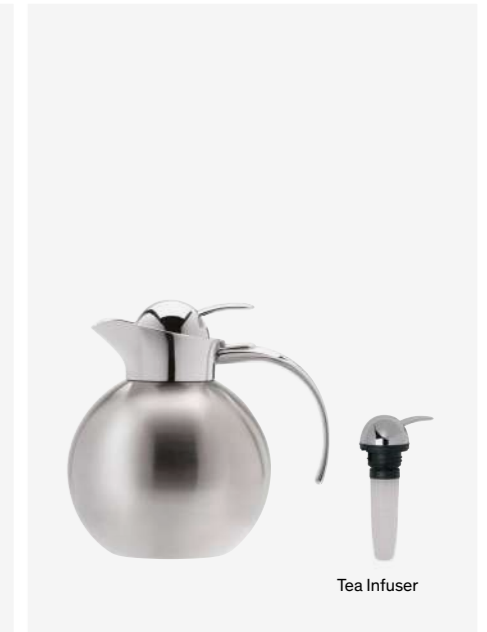

JFT-1200S
Deluxe Jug with Infuser
Satin Stainless Steel
1.2L