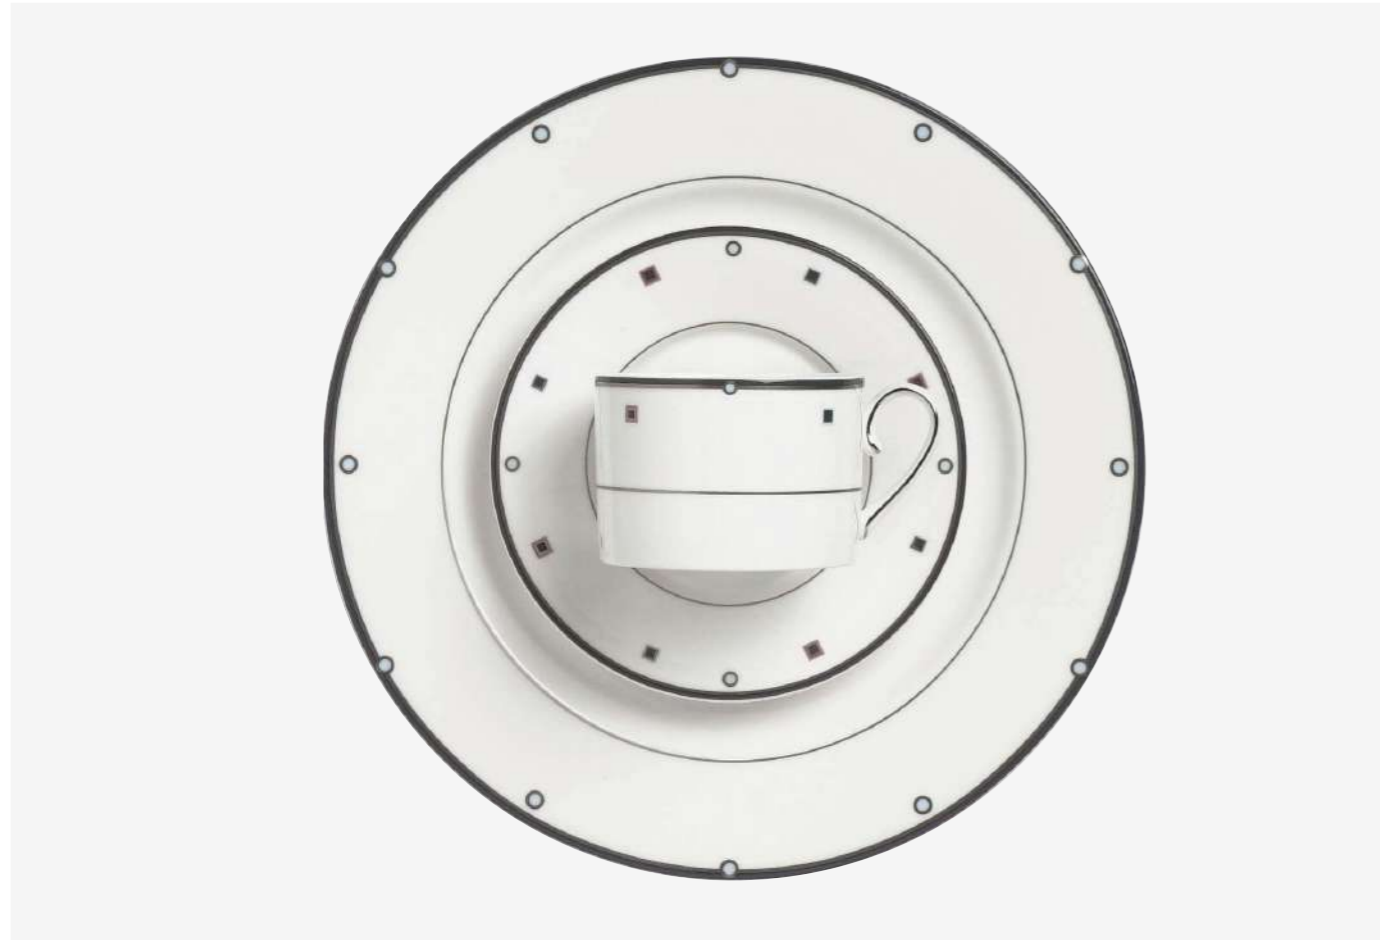

BM-TES-155
Tea Saucer
155mmØ
6pcs

BM-CFC-012
Coffee Cup
12cl
6pcs

BM-CFS-120
Coffee Cup Saucer
120mmØ
6pcs

Shadow

Made from the highest quality Fine Bone China, the Shadow range is bursting with character and charm. Featuring real Platinum, midnight blue and a hint of pink, Shadow is stylish and elegant. Expertly crafted from a minimum 50% bone ash content, this range benefits from both beauty and strength. Not suitable for use in microwave ovens, hand wash recommended.