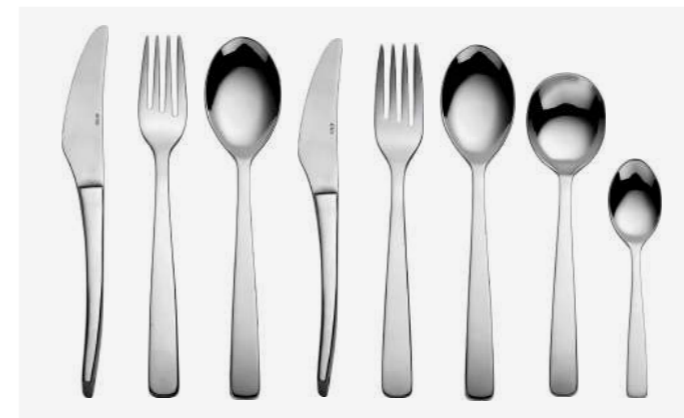

18/10 Stainless Steel - 8 Piece Cutlery Range

ITEM	SPECIFICATION	INNER BOX QTY.	OUTER BOX QTY.
Table Knife	Vertical Solid	1 doz.	20 doz.
Table Fork	3.5mm	1 doz.	20 doz.
Table Spoon	3.5mm	1 doz.	20 doz.
Dessert Knife	Vertical Solid	1 doz.	20 doz.
Dessert Fork	3.0mm	1 doz.	20 doz.
Dessert Spoon	3.0mm	1 doz.	20 doz.
Soup Spoon	3.0mm	1 doz.	20 doz.
Tea Spoon	2.5mm	1 doz.	20 doz.