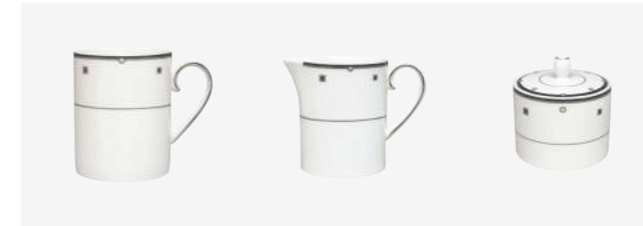

BS-TEC-155
Tea Cup Saucer
155mmØ
6pcs

BS-CFS-120
Coffee Cup Saucer
120mmØ
6pcs

BS-MUG-030
Mug
30cl
6pcs

BS-CMJ-020
Cream Jug
20cl
1pc

BS-CSB-025
Covered Sugar Bowl
25cl
1pc