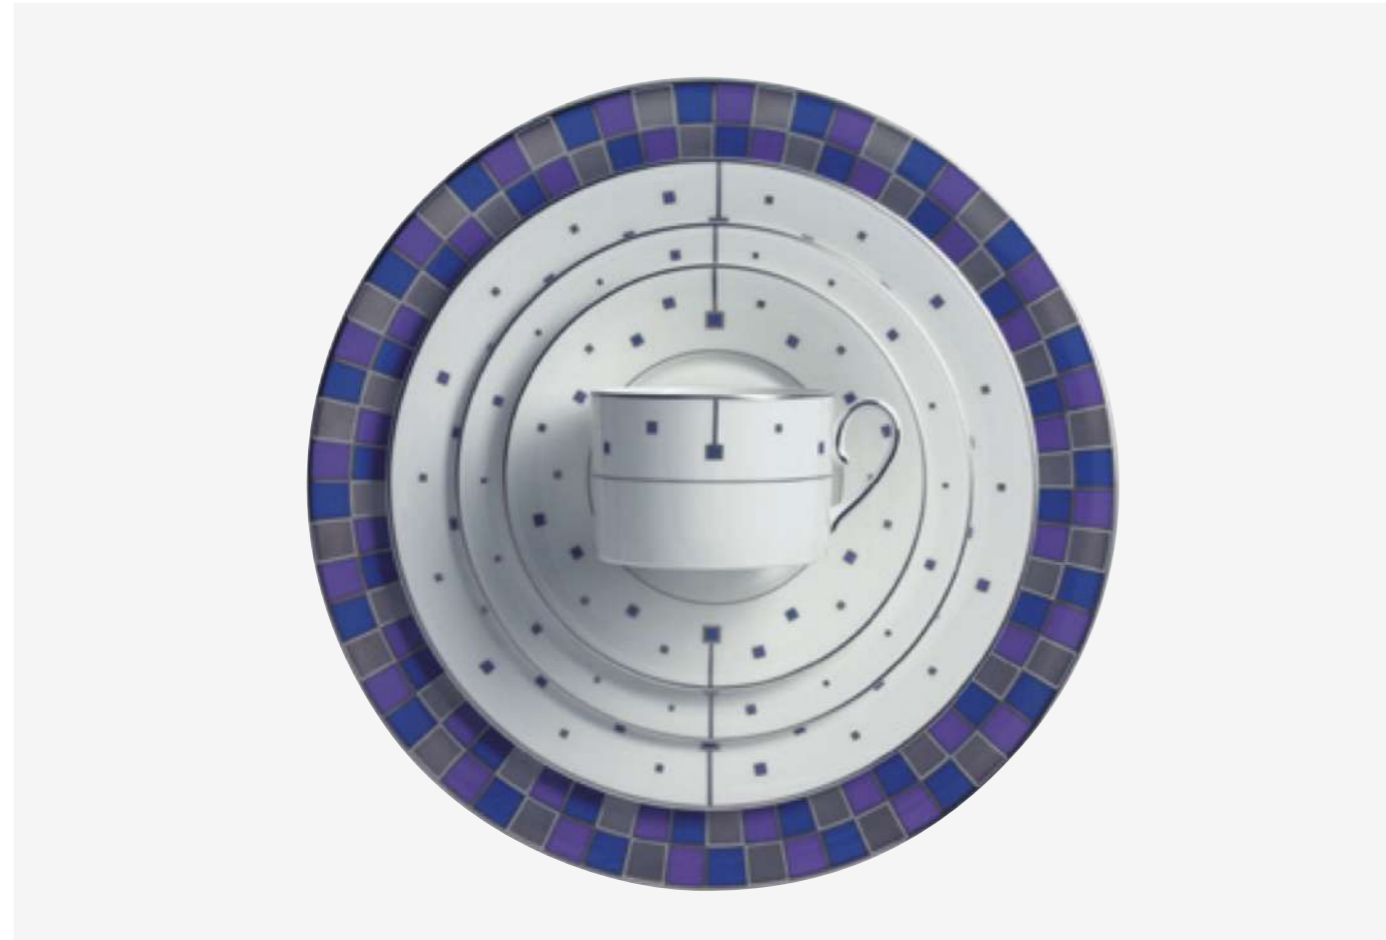

Virtu

Virtu is a stunning collection featuring a beautiful combination of real Platinum edging, royal blue and striking lilac. The geometric design and use of colours give it a contemporary feel. Made from Fine Bone China, this range is light and translucent yet strong and durable. The presentation plate adds an unforgettable impact to any dining setting and the white glaze and luxurious feel of the chinaware ensures the ultimate dining enjoyment. Not suitable for use in microwave ovens, hand wash recommended.