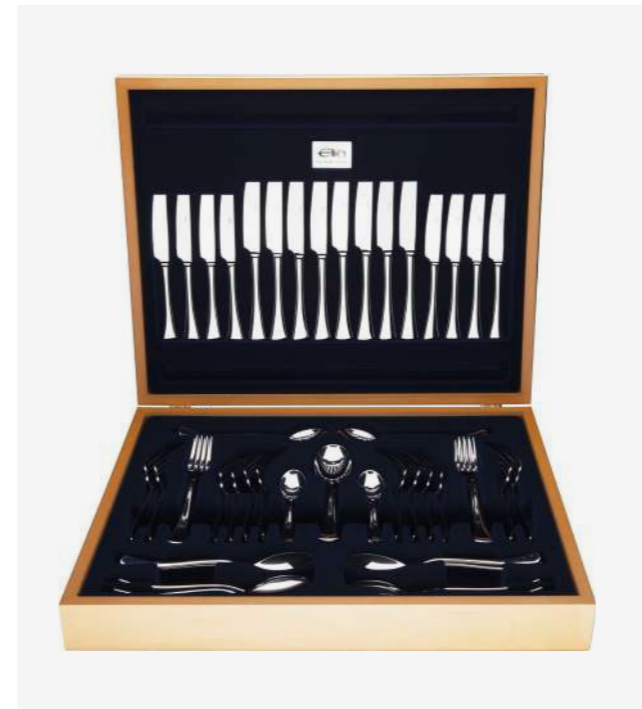

44 or 60pc Canteen - Medium / Wide

ECM-60D

Beechwood / Blue

Beechwood / Blue