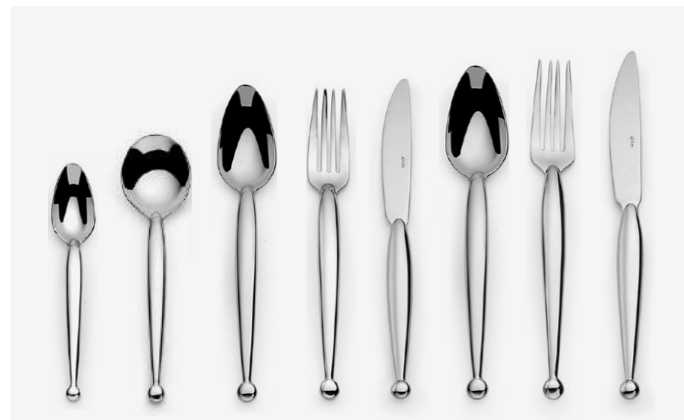

18/10 Stainless Steel - 8 Piece Cutlery Range

ITEM	SPECIFICATION	INNER BOX QTY.	OUTER BOX QTY.
Table Knife	Solid 1 Piece	1 doz.	20 doz.
Table Fork	5.0mm	1 doz.	20 doz.
Table Spoon	5.0mm	1 doz.	20 doz.
Dessert Knife	Solid 1 Piece	1 doz.	20 doz.
Dessert Fork	4.0mm	1 doz.	20 doz.
Dessert Spoon	4.0mm	1 doz.	20 doz.
Soup Spoon	4.0mm	1 doz.	20 doz.
Tea Spoon	3.5mm	1 doz.	20 doz.

18/10 Stainless Steel - 8 Piece Cutlery Range

ITEM	SPECIFICATION	INNER BOX QTY.	OUTER BOX QTY.
Table Knife	Solid 1 Piece	1 doz.	20 doz.
Table Fork	6.0mm	1 doz.	20 doz.
Table Spoon	6.0mm	1 doz.	20 doz.
Dessert Knife	Solid 1 Piece	1 doz.	20 doz.
Dessert Fork	5.0mm	1 doz.	20 doz.
Dessert Spoon	5.0mm	1 doz.	20 doz.
Soup Spoon	5.0mm	1 doz.	20 doz.
Tea Spoon	4.0mm	1 doz.	20 doz.

Majester

With its spectacular shape and heavy gauge, this range really lives up to its name. Voluptuous curves taper to a striking sphere at the tip of each piece. Majester is formed from the highest quality 18/10 Stainless Steel and polished to a smooth mirror finish. Such a luxurious feel in the hand and aesthetically pleasing form deserves a special place at the dining table.

18/10 Stainless Steel - 8 Piece Cutlery Range

ITEM	SPECIFICATION	INNER BOX QTY.	OUTER BOX QTY.
Table Knife	Solid 1 Piece	1 doz.	20 doz.
Table Fork	Forged	1 doz.	20 doz.
Table Spoon	Forged	1 doz.	20 doz.
Dessert Knife	Solid 1 Piece	1 doz.	20 doz.
Dessert Fork	Forged	1 doz.	20 doz.
Dessert Spoon	Forged	1 doz.	20 doz.
Soup Spoon	Forged	1 doz.	20 doz.
Tea Spoon	Forged	1 doz.	20 doz.