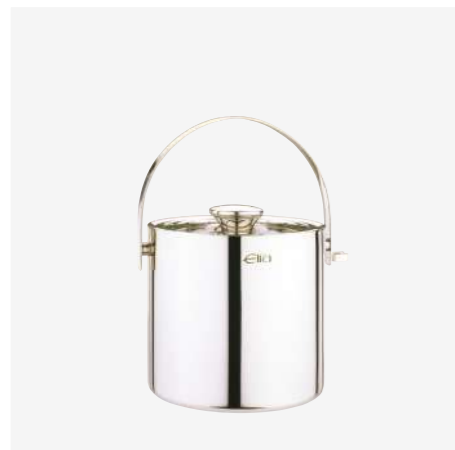

Insulated

Insulated Ice Pail - 18/10 Stainless Steel

SIB-2000S
Double Wall with Tongs
Stainless Steel
2.0L