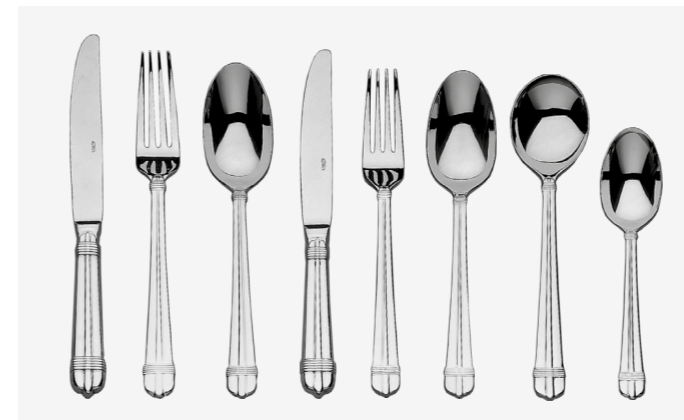

18/10 Stainless Steel - 8 Piece Cutlery Range

ITEM	SPECIFICATION	INNER BOX QTY.	OUTER BOX QTY.
Table Knife	2 Piece Hollow	1 doz.	20 doz.
Table Fork	4.0mm	1 doz.	20 doz.
Table Spoon	4.0mm	1 doz.	20 doz.
Dessert Knife	2 Piece Hollow	1 doz.	20 doz.
Dessert Fork	4.0mm	1 doz.	20 doz.
Dessert Spoon	4.0mm	1 doz.	20 doz.
Soup Spoon	4.0mm	1 doz.	20 doz.
Tea Spoon	3.0mm	1 doz.	20 doz.