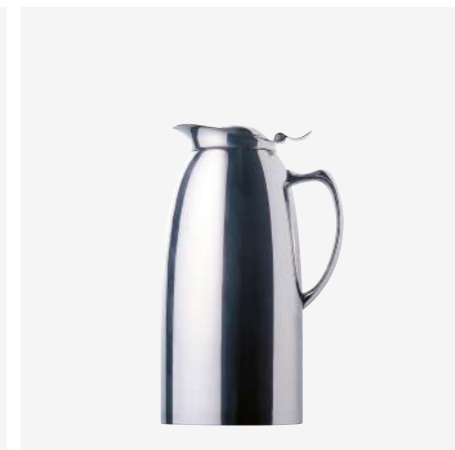

SCD-600ST
Insulated Beverage Server
Stainless Steel
0.6L