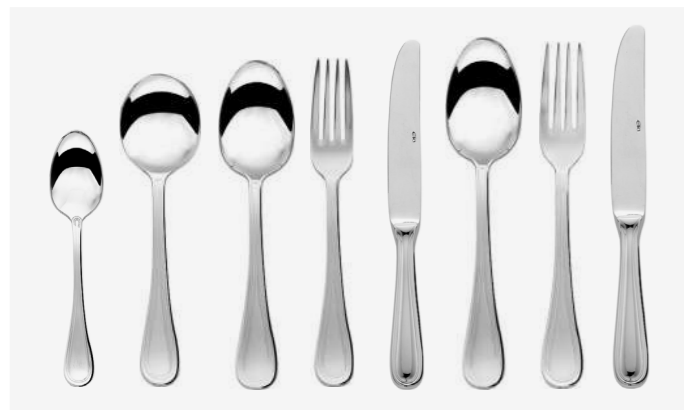

18/10 Stainless Steel - 10 Piece Cutlery Range

ITEM	SPECIFICATION	INNER BOX QTY.	OUTER BOX QTY.
Table Knife H	1 Piece Hollow	1 doz.	20 doz.
Table Knife	Solid 1 Piece	1 doz.	20 doz.
Table Fork	3.0mm	1 doz.	20 doz.
Table Spoon	3.0mm	1 doz.	20 doz.
Dessert Knife H	1 Piece Hollow	1 doz.	20 doz.
Dessert Knife	Solid 1 Piece	1 doz.	20 doz.
Dessert Fork	2.8mm	1 doz.	20 doz.
Dessert Spoon	2.8mm	1 doz.	20 doz.
Soup Spoon	2.8mm	1 doz.	20 doz.
Tea Spoon	2.5mm	1 doz.	20 doz.

Ribbon

The shapely silhouette of this range perfectly complements the fine ribbon-like detail that graces the edge of each piece. Crafted from 18/10 Stainless Steel, Ribbon is meticulously polished to a perfect mirror finish. With a generous gauge for a wonderful feel in the hand, this range also features fish items and a choice of solid or hollow handle knives.