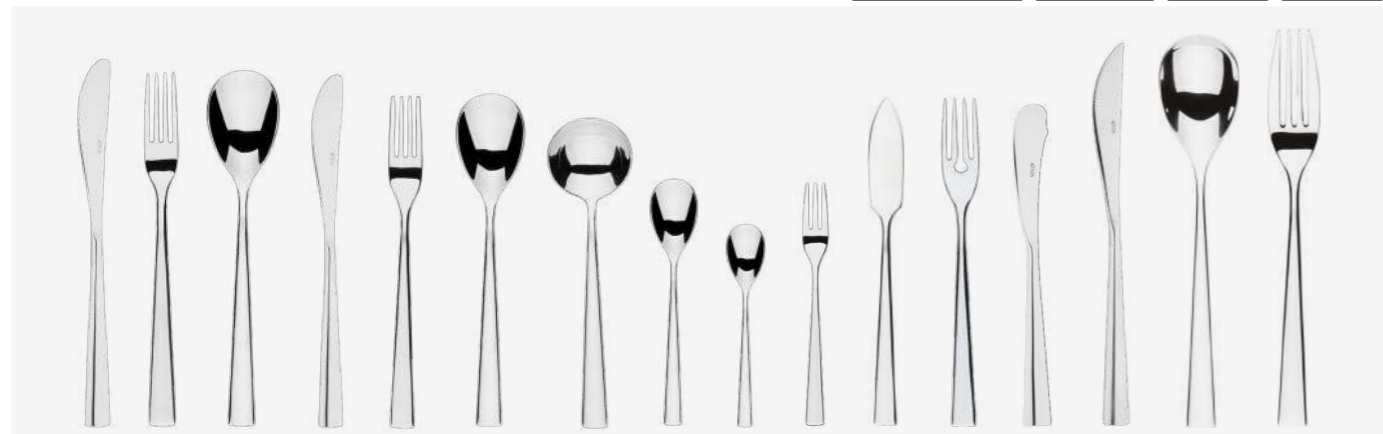

18/10 Stainless Steel - 16 Piece Cutlery Range

ITEM	SPECIFICATION	INNER BOX QTY.	OUTER BOX QTY.
Table Knife	Solid 1 Piece	1 doz.	20 doz.
Table Fork	5.0mm	1 doz.	20 doz.
Table Spoon	5.0mm	1 doz.	20 doz.
Dessert Knife	Solid 1 Piece	1 doz.	20 doz.
Dessert Fork	4.5mm	1 doz.	20 doz.
Dessert Spoon	4.5mm	1 doz.	20 doz.
Soup Spoon	4.5mm	1 doz.	20 doz.

ITEM	SPECIFICATION	INNER BOX QTY.	OUTER BOX QTY.
Tea Spoon	3.5mm	1 doz.	20 doz.
Coffee Spoon	3.5mm	1 doz.	20 doz.
Fruit Fork	3.8mm	1 doz.	20 doz.
Fish Knife	4.5mm	6 pcs.	20 packs.
Fish Fork	4.5mm	6 pcs.	20 packs.
Butter Knife	Solid 1 Piece	6 pcs.	20 packs.
Steak Knife	Solid 1 Piece	6 pcs.	20 packs.
Serving Spoon	5.0mm	2 pcs.	20 packs.
Serving Fork	5.0mm	2 pcs.	20 packs.