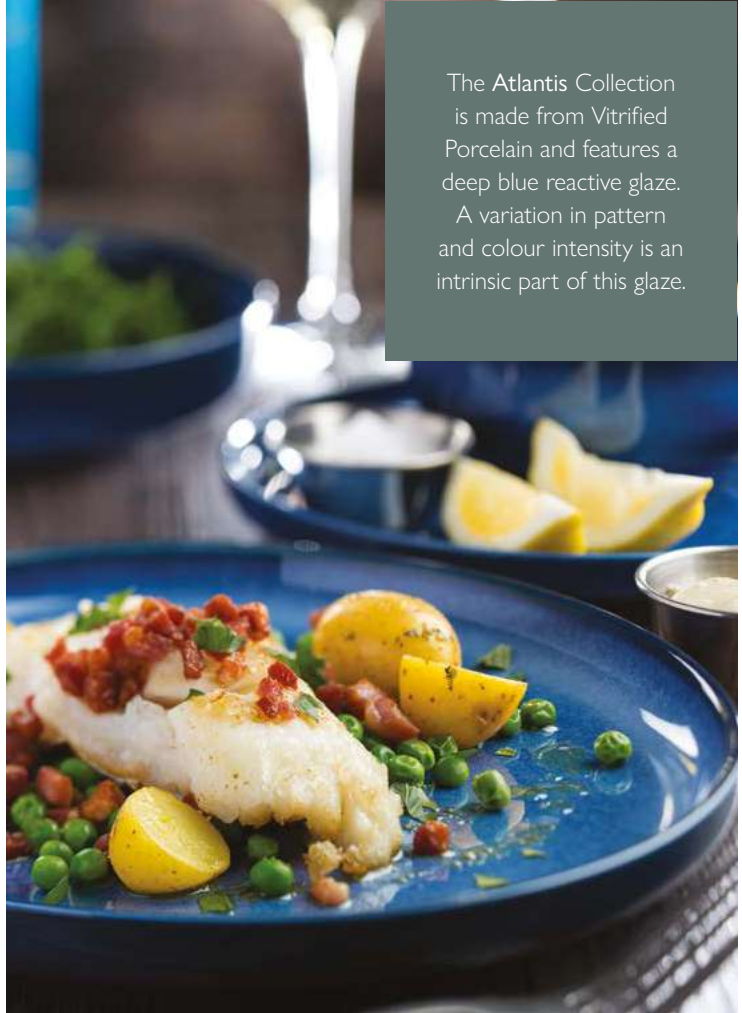

Parade Marshmallow Walled Dip Pot
DW0165 3" (8cm) Box of 6

ATLANTIS Vitrified Porcelain

Atlantis Coupe Bowl
CT7122 8" (20cm) Box of 6

5
YEAR

Atlantis Plates
CT7121 8" (20cm) Box of 6

5
YEAR

Atlantis Plates
CT7120 10" (25.5cm) Box of 6