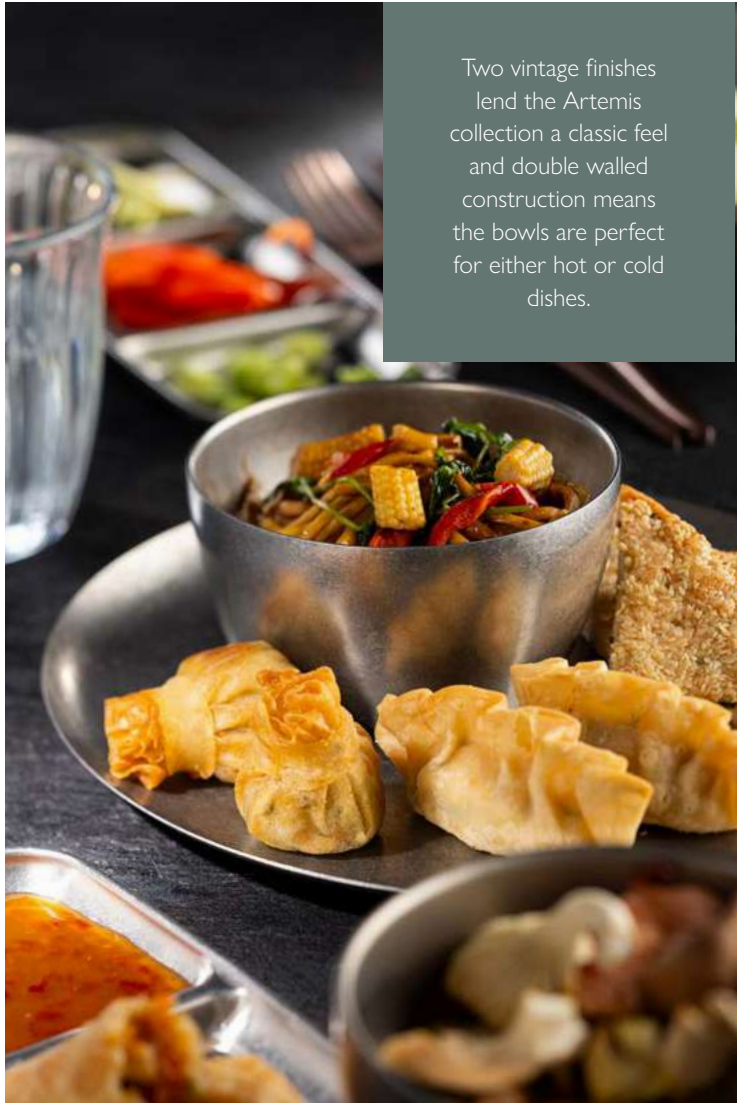

new

Artemis Double Walled Bowl - Rumbled Steel
F81001 4.75" (12cm) Box of 6

new

Artemis Double Walled Bowl - Rumbled Steel
F81000 7" (18cm) Box of 6

new

Artemis Oval Platter - Rumbled Steel
F81003 12 x 7" (30 x 18cm) Box of 6