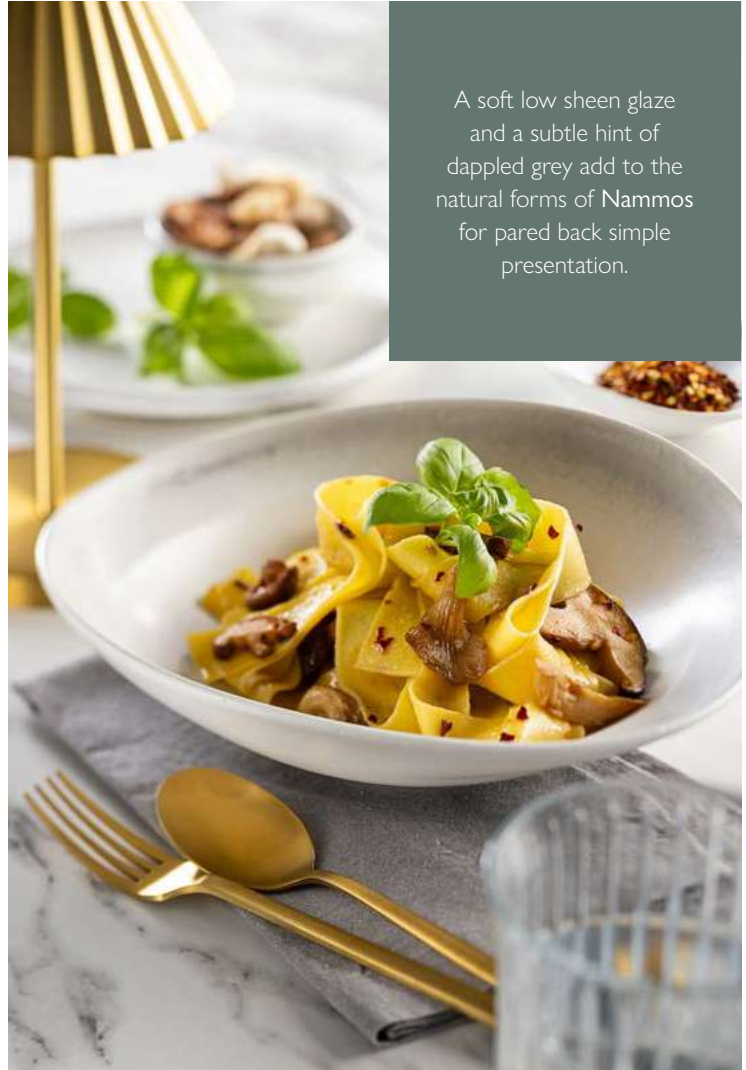

A soft low sheen glaze and a subtle hint of dappled grey add to the natural forms of Nammos for pared back simple presentation.

new