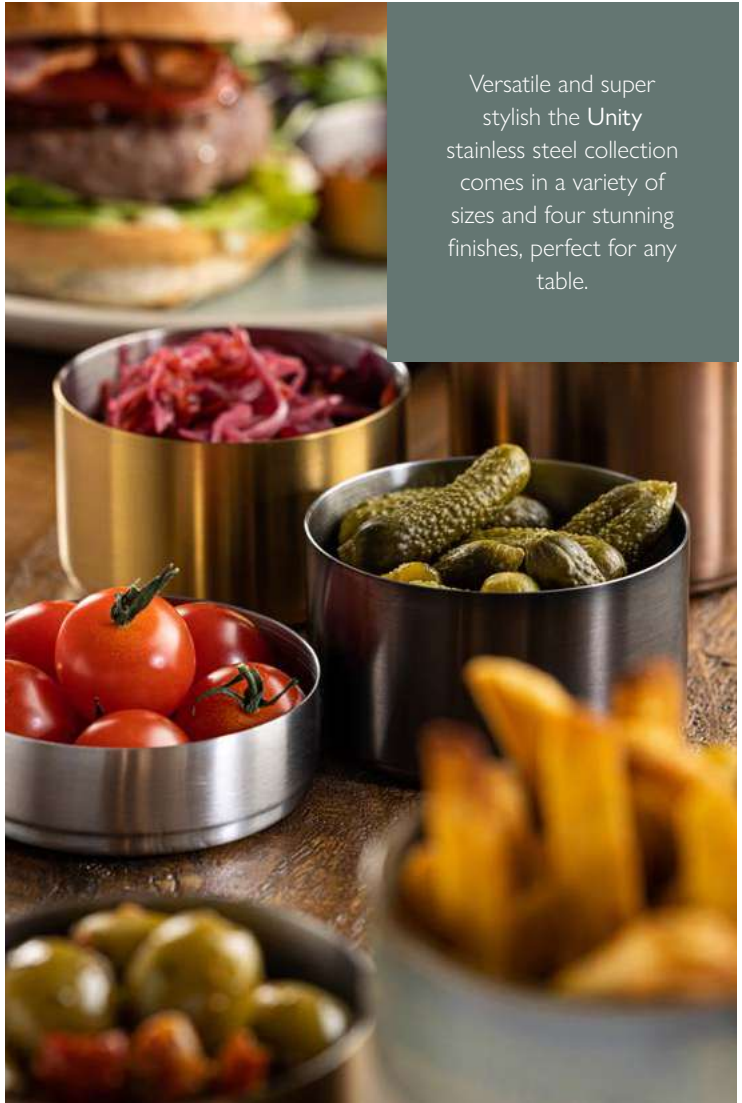

Versatile and super stylish the Unity stainless steel collection comes in a variety of sizes and four stunning finishes, perfect for any table.