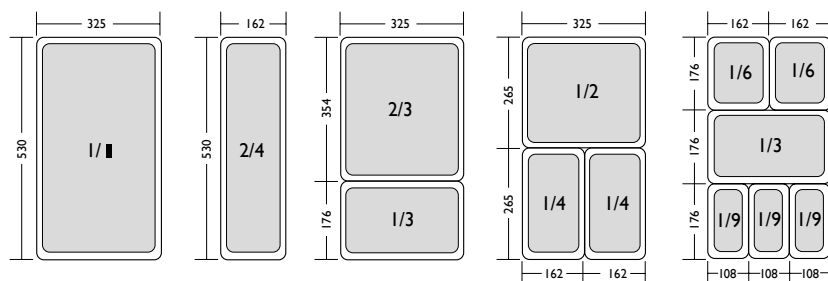

Gastronorm sizing guide:

Food pans available in standard Gastronorm sizes.

CREATIVE TABLE

Creative Table includes an array of products all of which require different care to ensure you keep them at their best. See below for information on how to look after your Creative Table products.