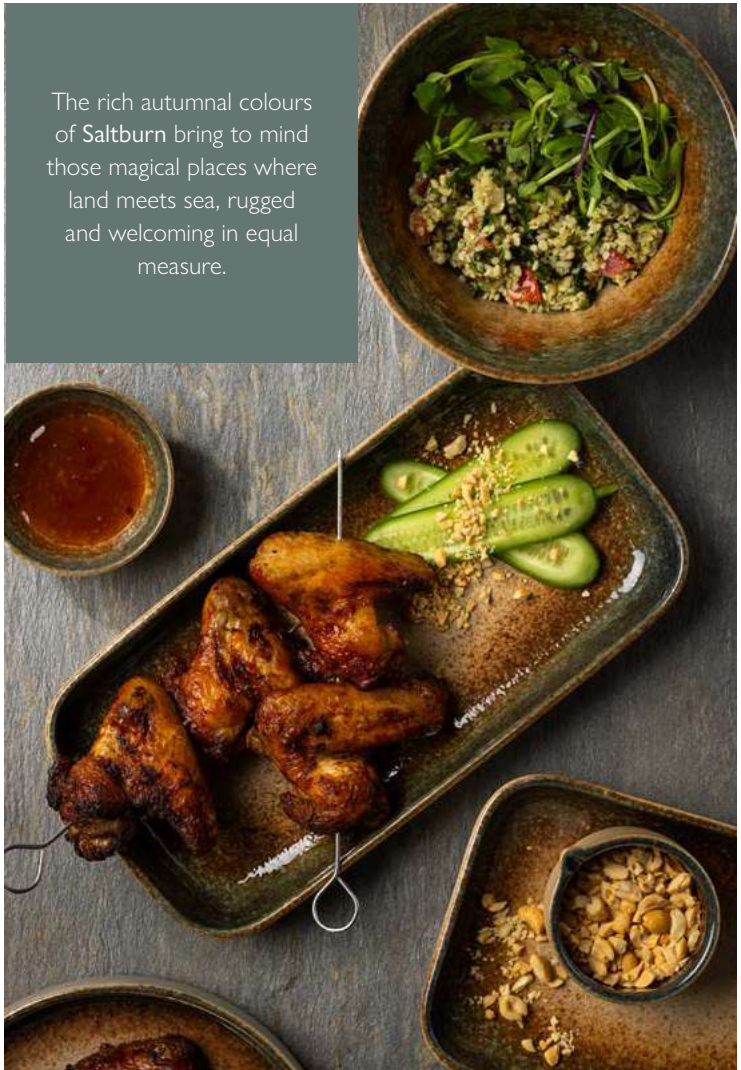

Saltburn Bowl
CT7522 6.5" (16cm) Box of 6

The rich autumnal colours of Saltburn bring to mind those magical places where land meets sea, rugged and welcoming in equal measure.

Vitrified Porcelain **SALTBURN**