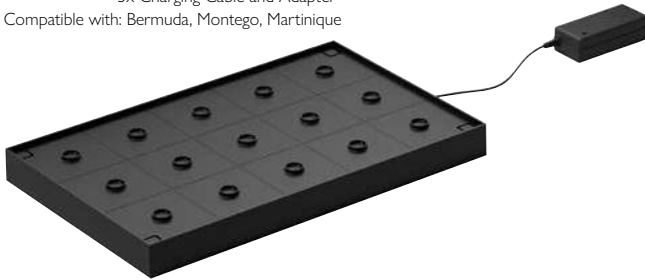

Multi-Contact Charging Shelf (6)

H1100C 18.5 x 11.5 x 1.5" (47 x 29 x 4cm)

for EU plug see code **H1110C**

Sold Individually or Box of 3

Box Contains: 3 x Charging Shelf
3 x Pack of Connecting Poles
3x Charging Cable and Adapter

Compatible with: Bermuda, Montego, Martinique