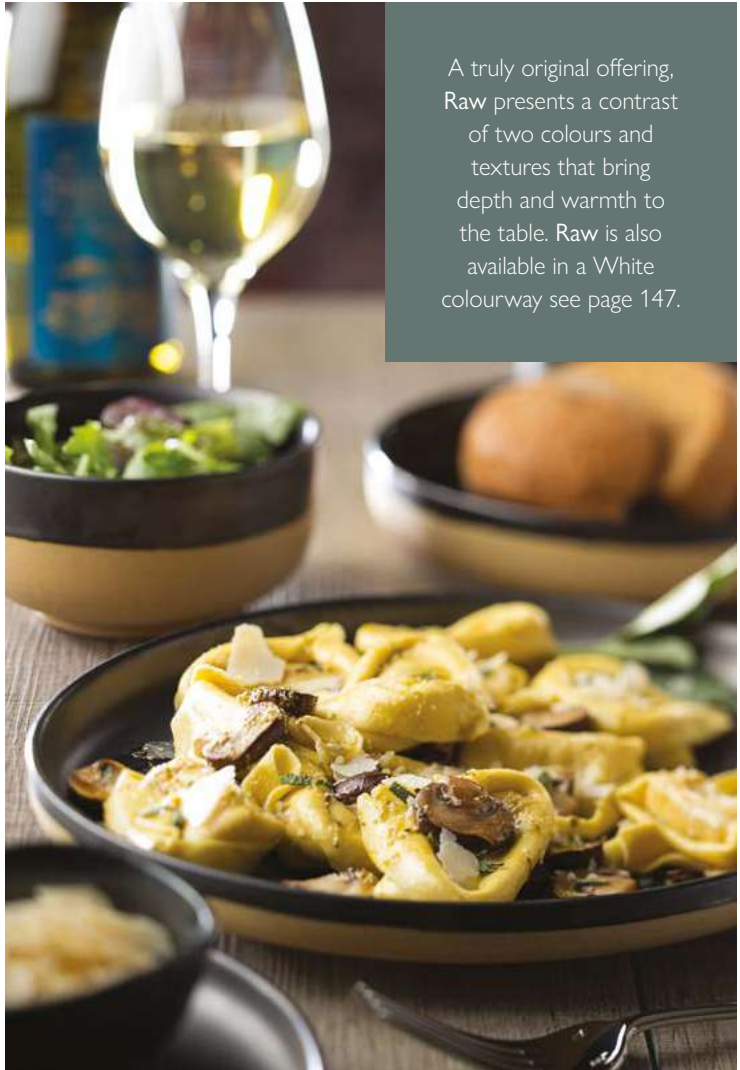

A truly original offering, Raw presents a contrast of two colours and textures that bring depth and warmth to the table. Raw is also available in a White colourway see page 147.

MOONSTONE Vitrified Porcelain