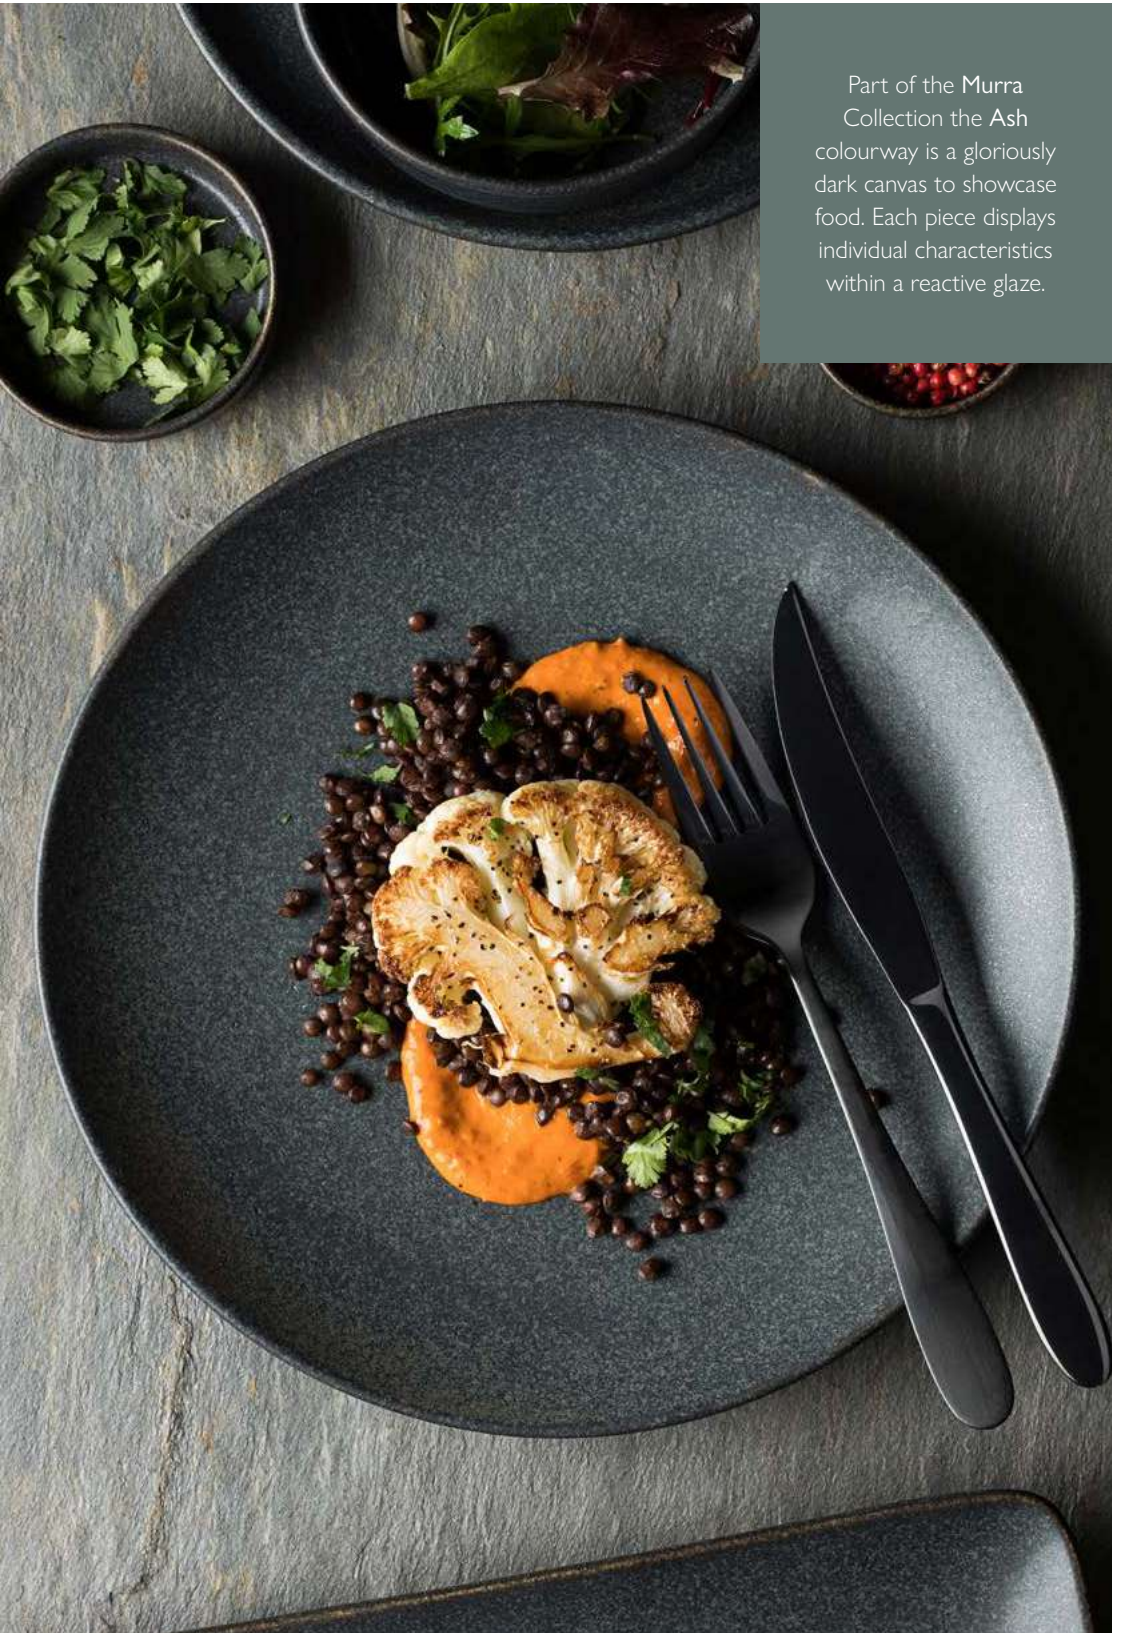

Part of the Murra Collection the Ash colourway is a gloriously dark canvas to showcase food. Each piece displays individual characteristics within a reactive glaze.