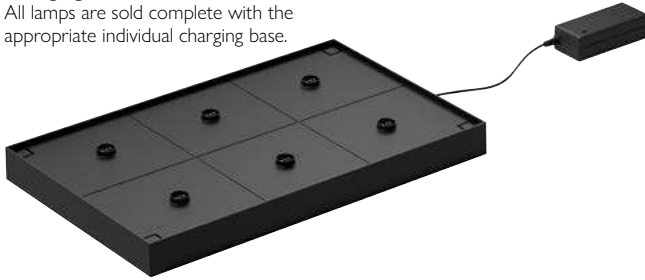

Charging Base

All lamps are sold complete with the appropriate individual charging base.