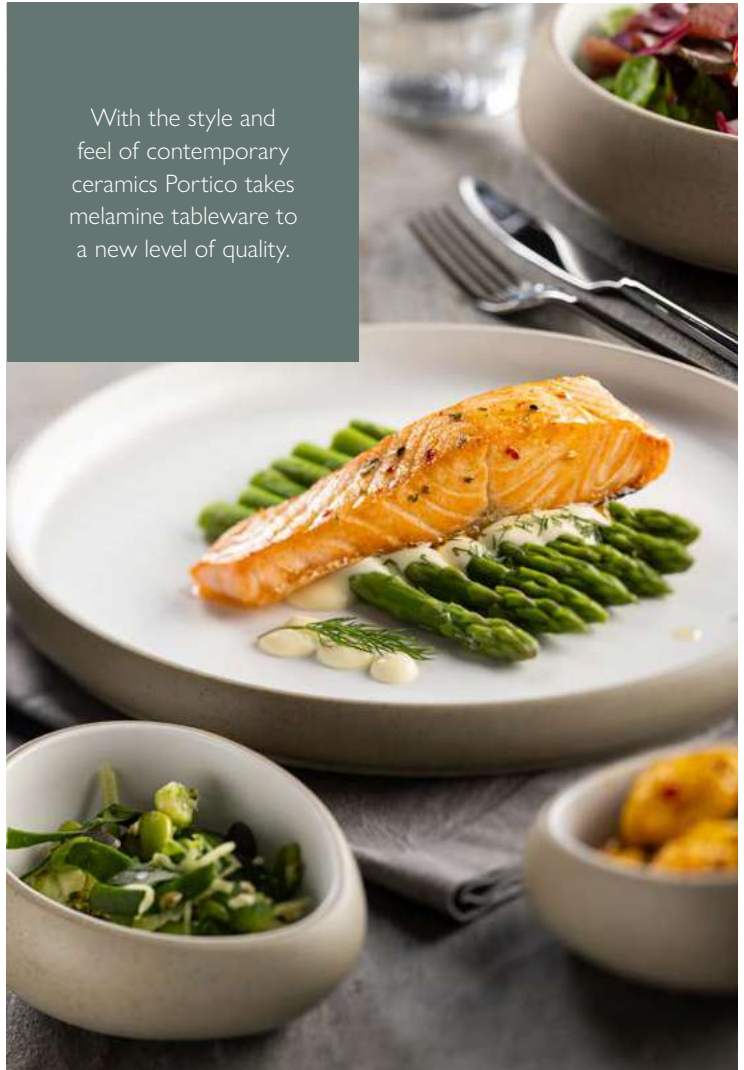

With the style and feel of contemporary ceramics Portico takes melamine tableware to a new level of quality.

new

Portico Bowls

CT5209 5.5" (14.5cm) Box of 6
CT5210 7" (18cm) Box of 6