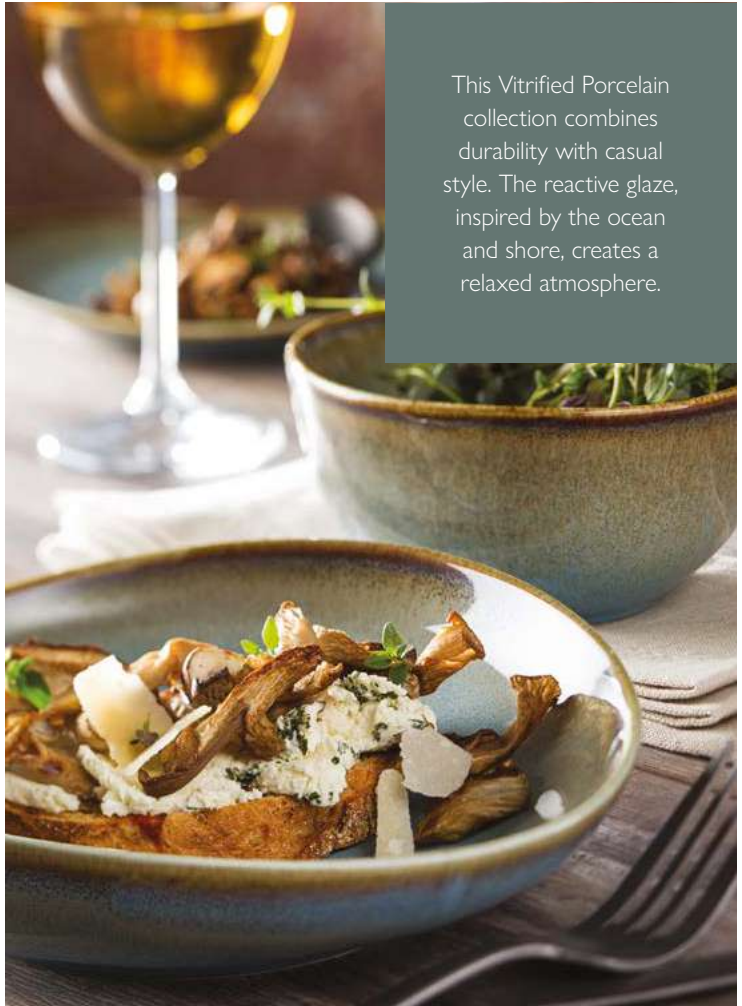

This Vitrified Porcelain collection combines durability with casual style. The reactive glaze, inspired by the ocean and shore, creates a relaxed atmosphere.

AZURE Vitrified Porcelain