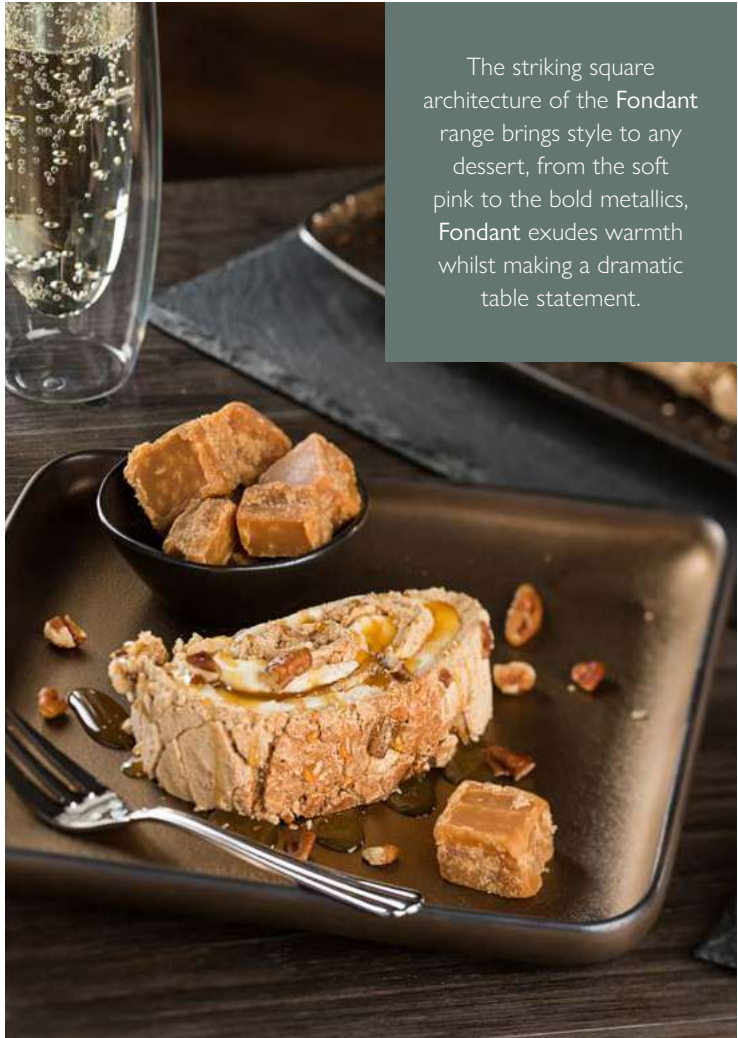

Etna Oval Plate
CT6742 11.75" (30cm) Box of 6

Etna Plate
CT6739 8" (20cm) Box of 6

FONDANT Vitrified Porcelain

Fondant Plate Gold
CT7151 8" (20cm) Box of 6

Fondant Plate Pink
CT7153 8" (20cm) Box of 6

The striking square architecture of the Fondant range brings style to any dessert, from the soft pink to the bold metallics, Fondant exudes warmth whilst making a dramatic table statement.