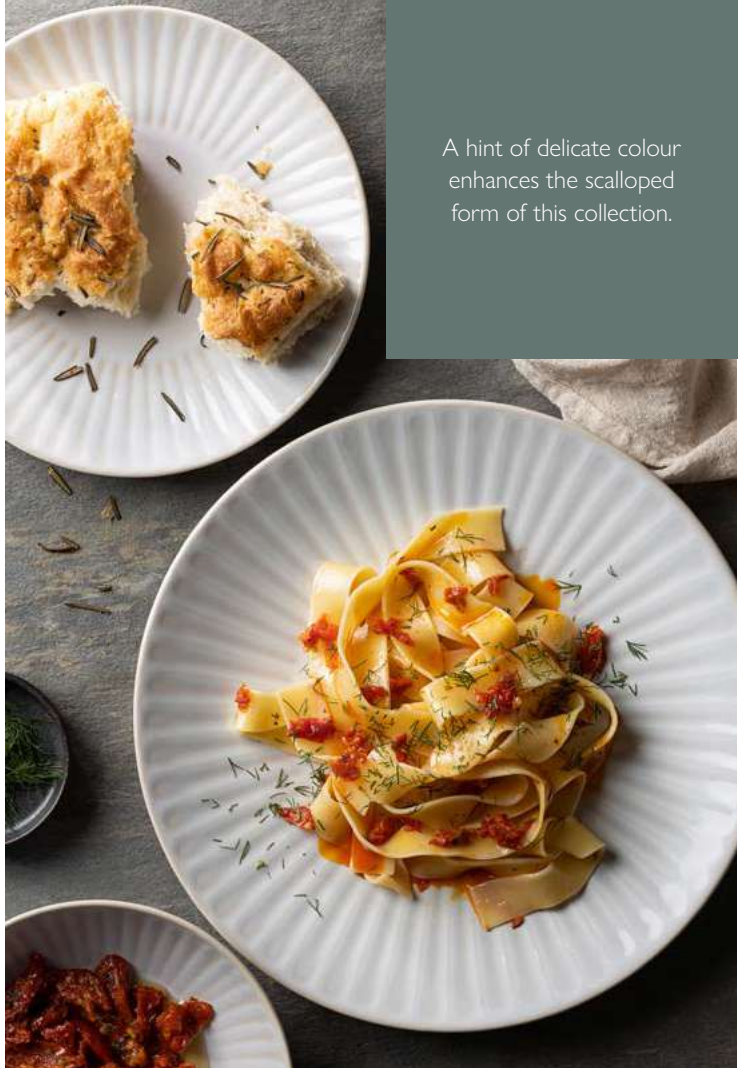

VENUS Superior Stoneware

A hint of delicate colour enhances the scalloped form of this collection.