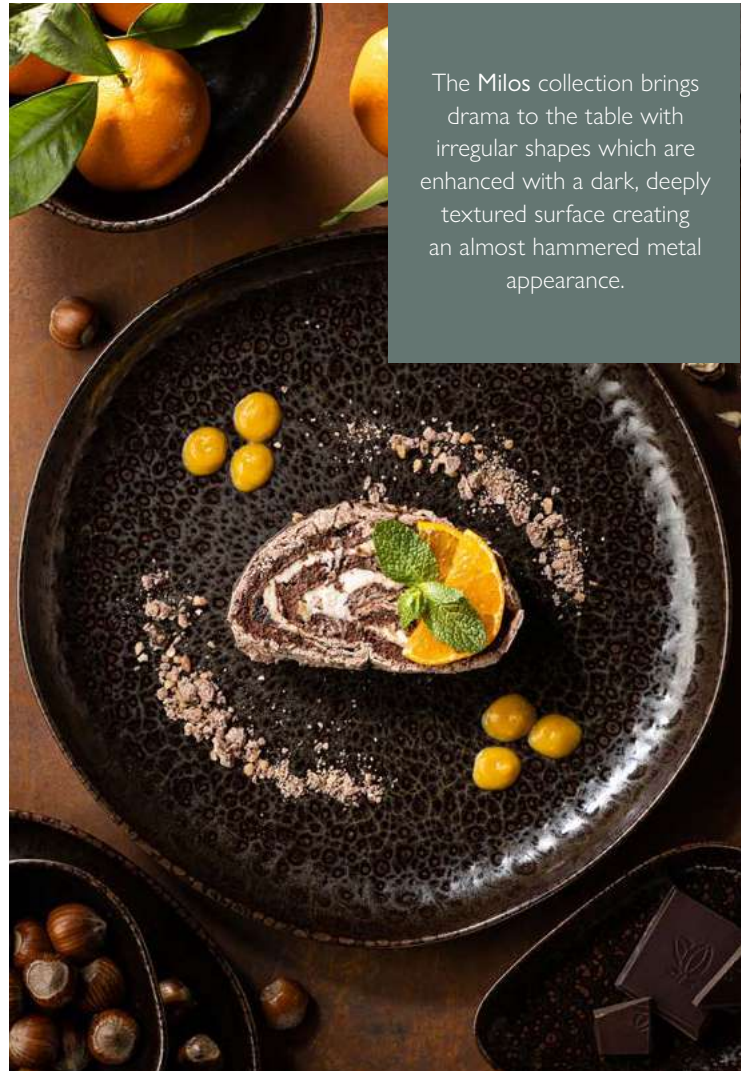

The Milos collection brings drama to the table with irregular shapes which are enhanced with a dark, deeply textured surface creating an almost hammered metal appearance.