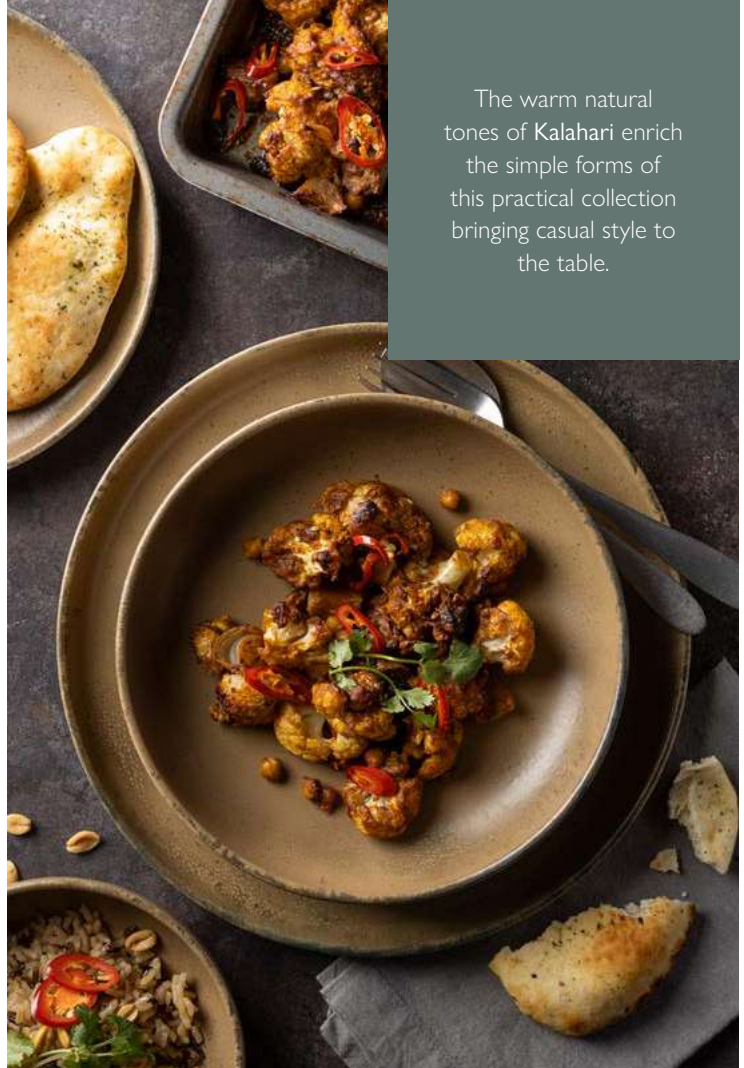

The warm natural tones of Kalahari enrich the simple forms of this practical collection bringing casual style to the table.