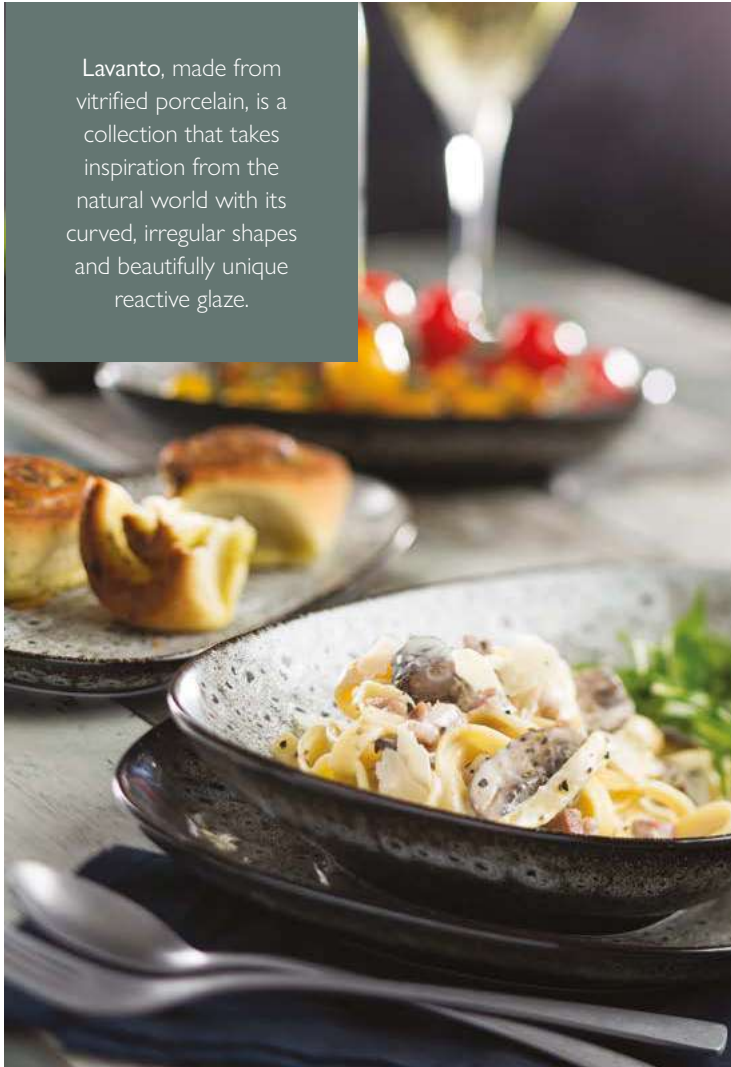

5
YEAR

Allium Sand Plate
CT5000 10.5" (27cm) Box of 6

5
YEAR

Allium Sand Plate
CT5002 8.5 (21cm) Box of 6

LAVANTO Vitrified Porcelain

Lavanto, made from vitrified porcelain, is a collection that takes inspiration from the natural world with its curved, irregular shapes and beautifully unique reactive glaze.