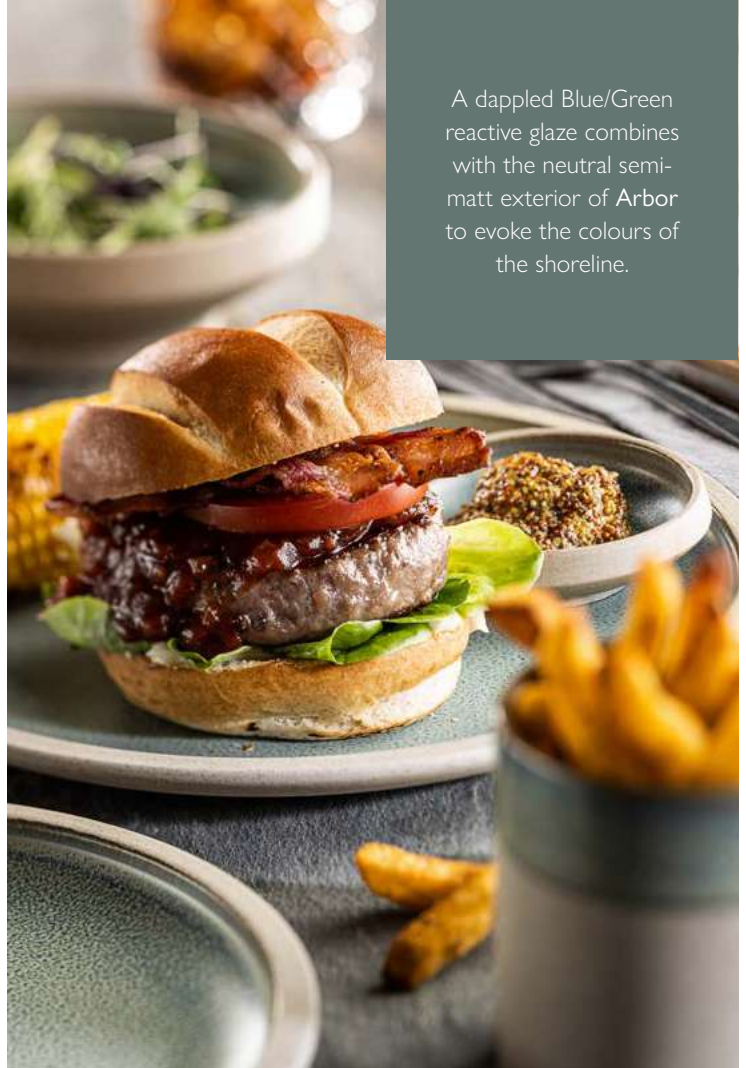

A dappled Blue/Green reactive glaze combines with the neutral semi-matt exterior of Arbor to evoke the colours of the shoreline.