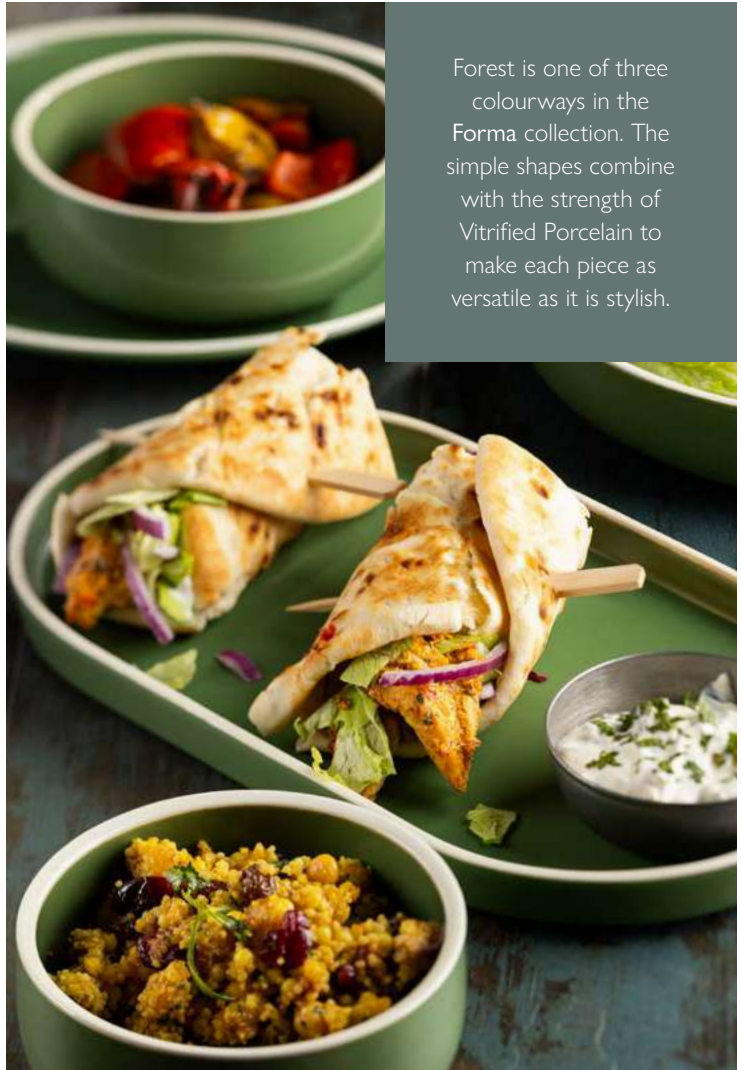

Forest is one of three colourways in the Forma collection. The simple shapes combine with the strength of Vitrified Porcelain to make each piece as versatile as it is stylish.