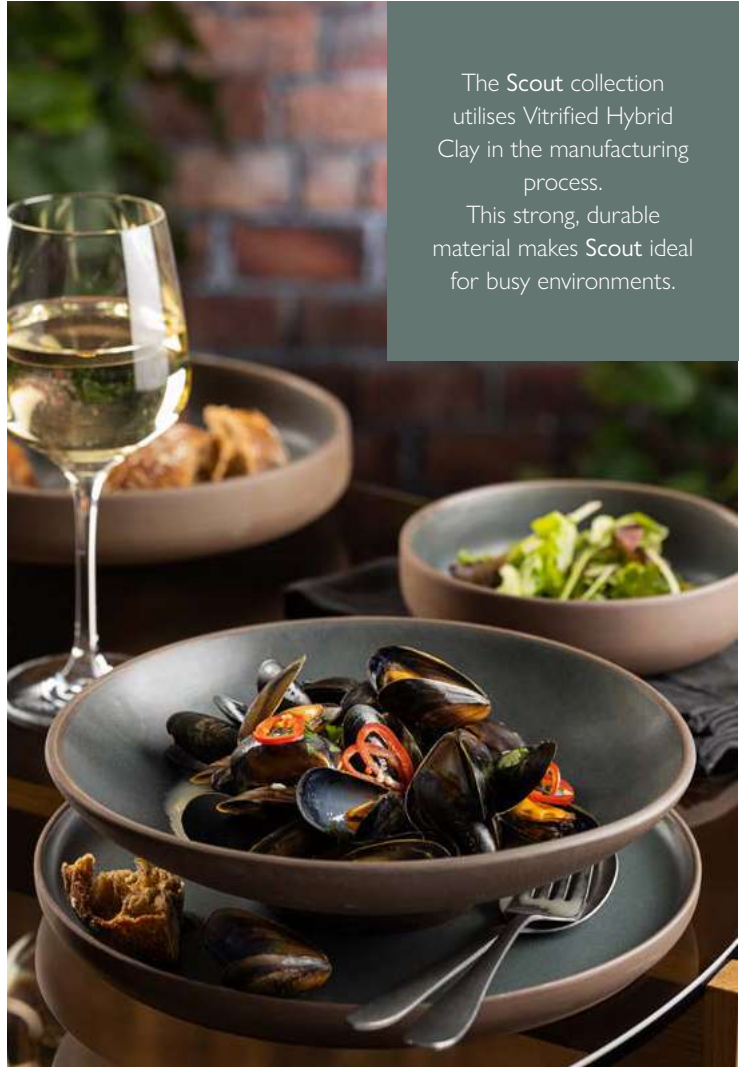

The Scout collection utilises Vitrified Hybrid Clay in the manufacturing process.

This strong, durable material makes Scout ideal for busy environments.